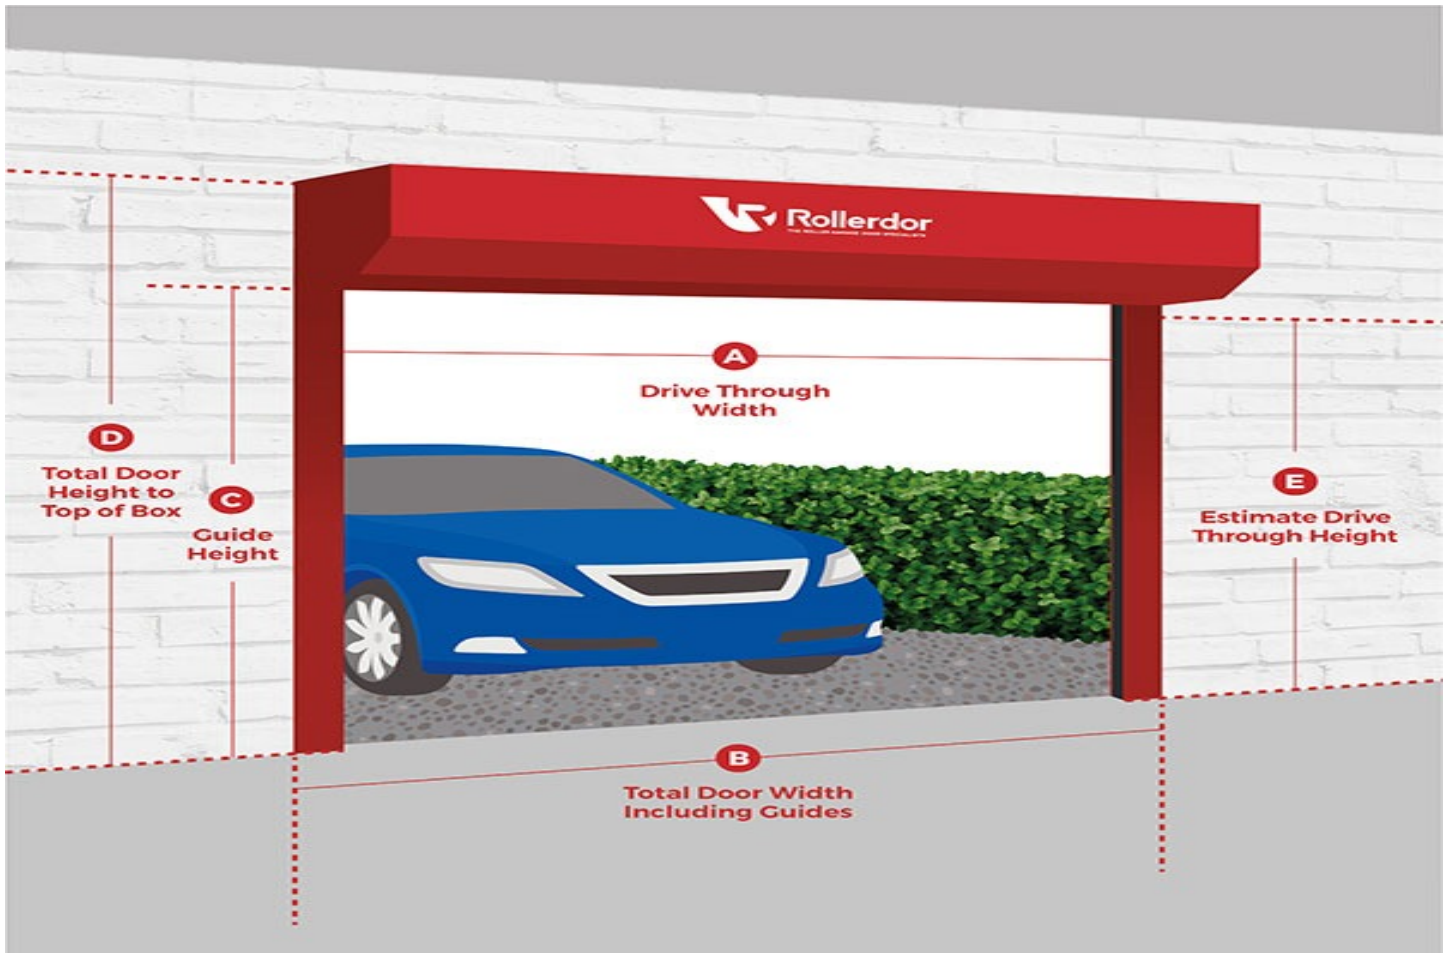

Hi David Hamilton,

Customer Ref:6th Jan

Thanks for enquiring with Tradedor. We've created a quote for you, the reference number is 4481.

If you would like to continue or amend this quote please call us on 01603 743215 or reply back to this email, with all correspondence please remember to include the following reference number

Order details:

Name	Quantity	Price
Novoferm Up and Over Door	1	756.42
	Subtotal	£ 756.42
	VAT	£ 151.28
	Total	£ 907.70

Please be aware all finished door sizes work to a tolerance of up to +/- 6mm please take this into consideration when checking your dimensions