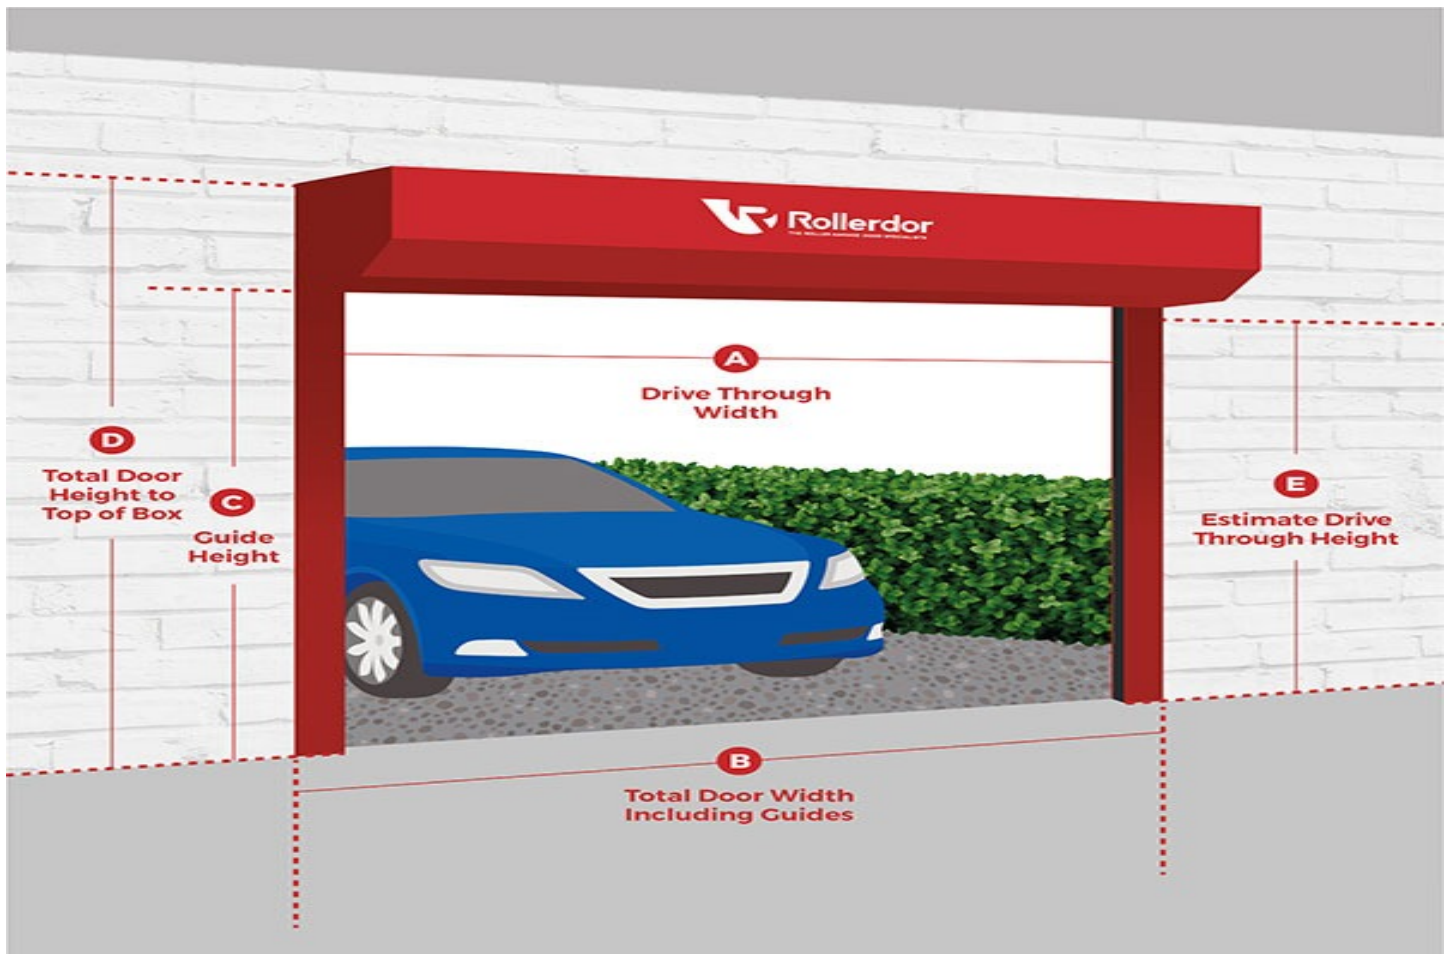

Please be aware all finished door sizes work to a tolerance of up to +/- 6mm please take this into consideration when checking your dimensions

Tradedor Components Specifications

Quantity: 1

Accessories: Hold to Run Control

Hold to Run Control Options: RD3X2 Genesis Receiver Box

Customer Reference: Oakley Homes Plot 20 replacement box

Notes: Invoice to be credited upon return of faulty item. Control unit has constant power to motor terminals.