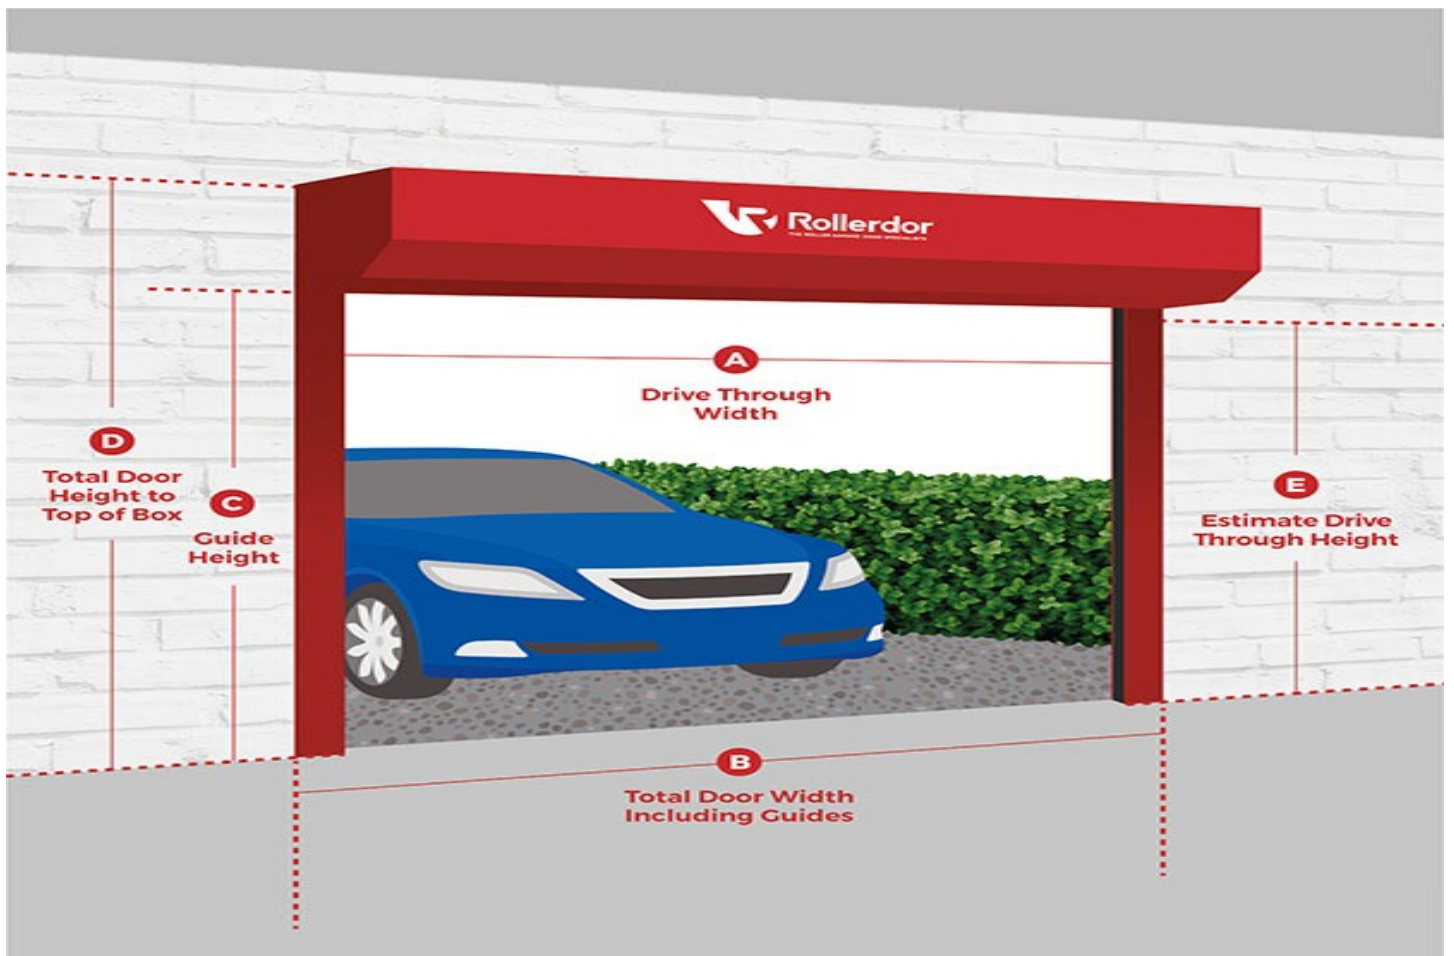

Hi David Preston,

Customer Ref:UKROLL 1 of 3

Thanks for enquiring with Tradedor. We've created a quote for you, the reference number is 4416.

If you would like to continue or amend this quote please call us on 01603 743215 or reply back to this email, with all correspondence please remember to include the following reference number

Order details:

Name	Quantity	Price
Teckentrup Auto Trend Sectional Door	1	1,401.42
Teckentrup Auto Trend Sectional Door	1	1,401.42
Teckentrup Auto Trend Sectional Door	1	1,436.62
	Subtotal	£ 4,239.46
	VAT	£ 847.88
	Total	£ 5,087.34

Please be aware all finished door sizes work to a tolerance of up to +/- 6mm please take this into consideration when checking your dimensions