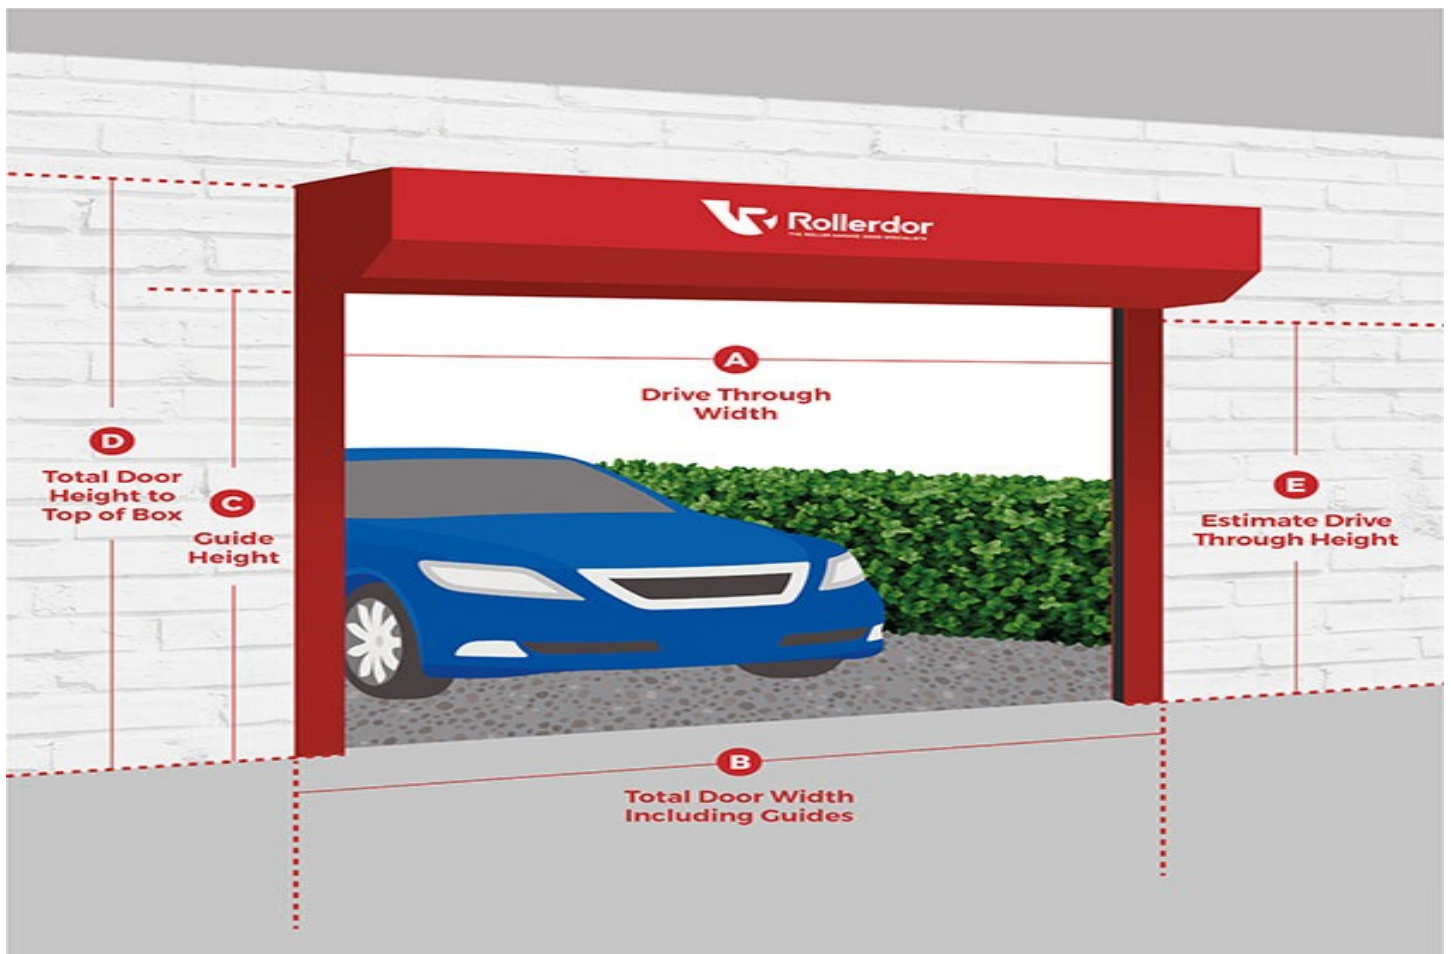

Hi David Preston,

Customer Ref:UKROLL 1 of 3

Thanks for enquiring with Tradedor. We've created a quote for you, the reference number is 4416.

If you would like to continue or amend this quote please call us on 01603 743215 or reply back to this email, with all correspondence please remember to include the following reference number

Order details:

Name	Quantity	Price
Teckentrup Auto Trend Sectional Door	1	1,401.42
Teckentrup Auto Trend Sectional Door	1	1,401.42
Teckentrup Auto Trend Sectional Door	1	1,401.42
	Subtotal	£ 4,204.26
	VAT	£ 840.84
	Total	£ 5,045.10

Please be aware all finished door sizes work to a tolerance of up to +/- 6mm please take this into consideration when checking your dimensions