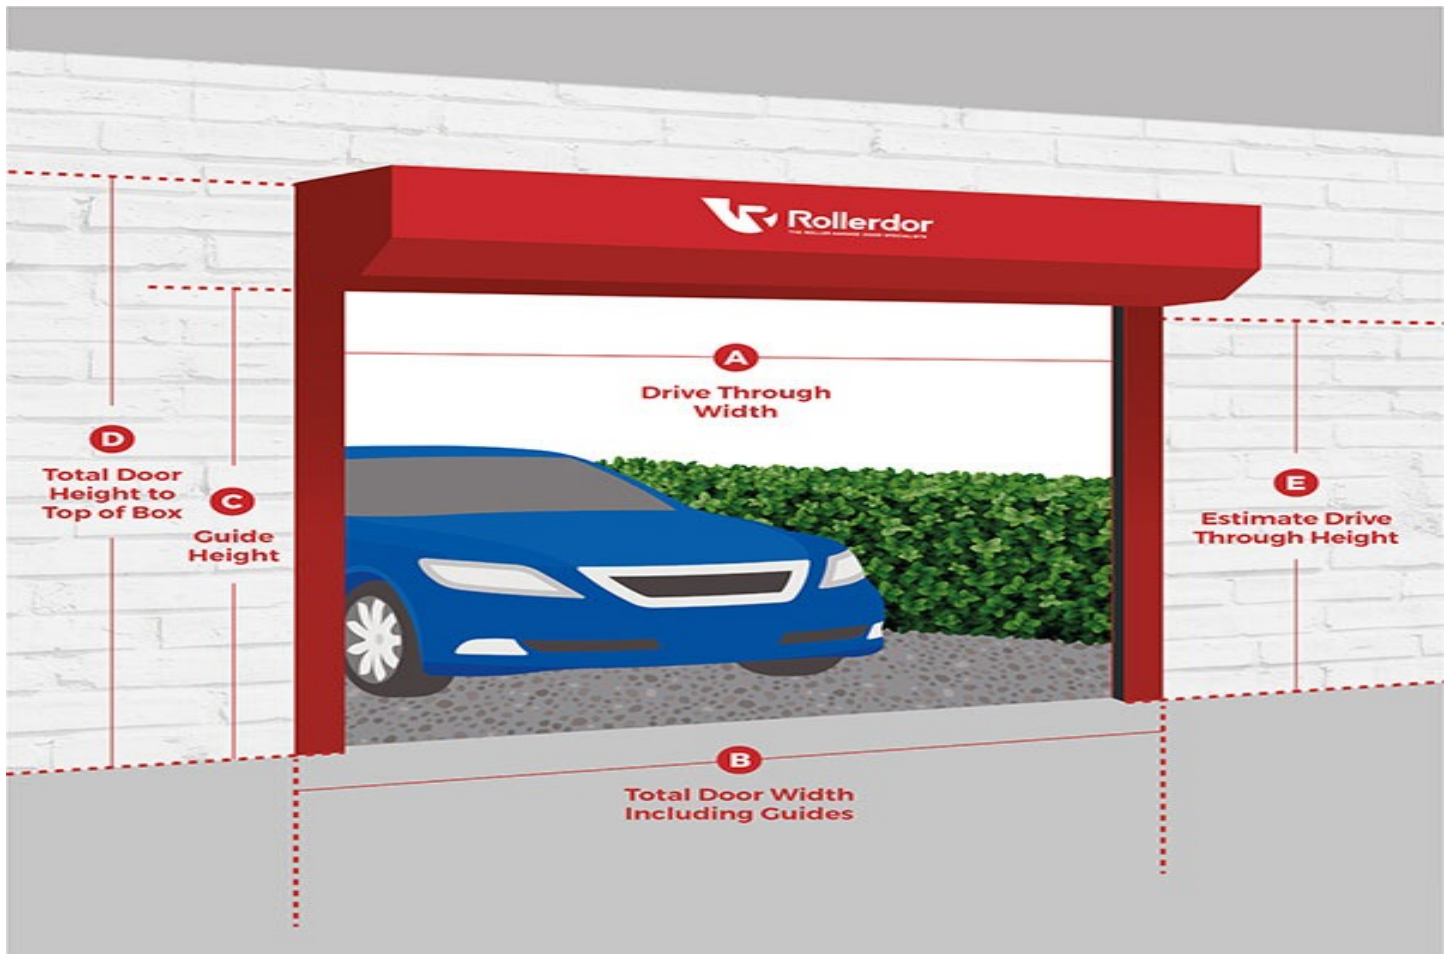

Customer REF: John Black

Order details:

Name	Quantity	Price
Rollerdor Components	1	2.08
1 X EL77BPC Endlocks for the 77 Slat		
1 X EL55BPC Endlocks for the 55 Slat		
	Subtotal	£ 2.08
	VAT	£ 0.42
	Total	£ 2.50