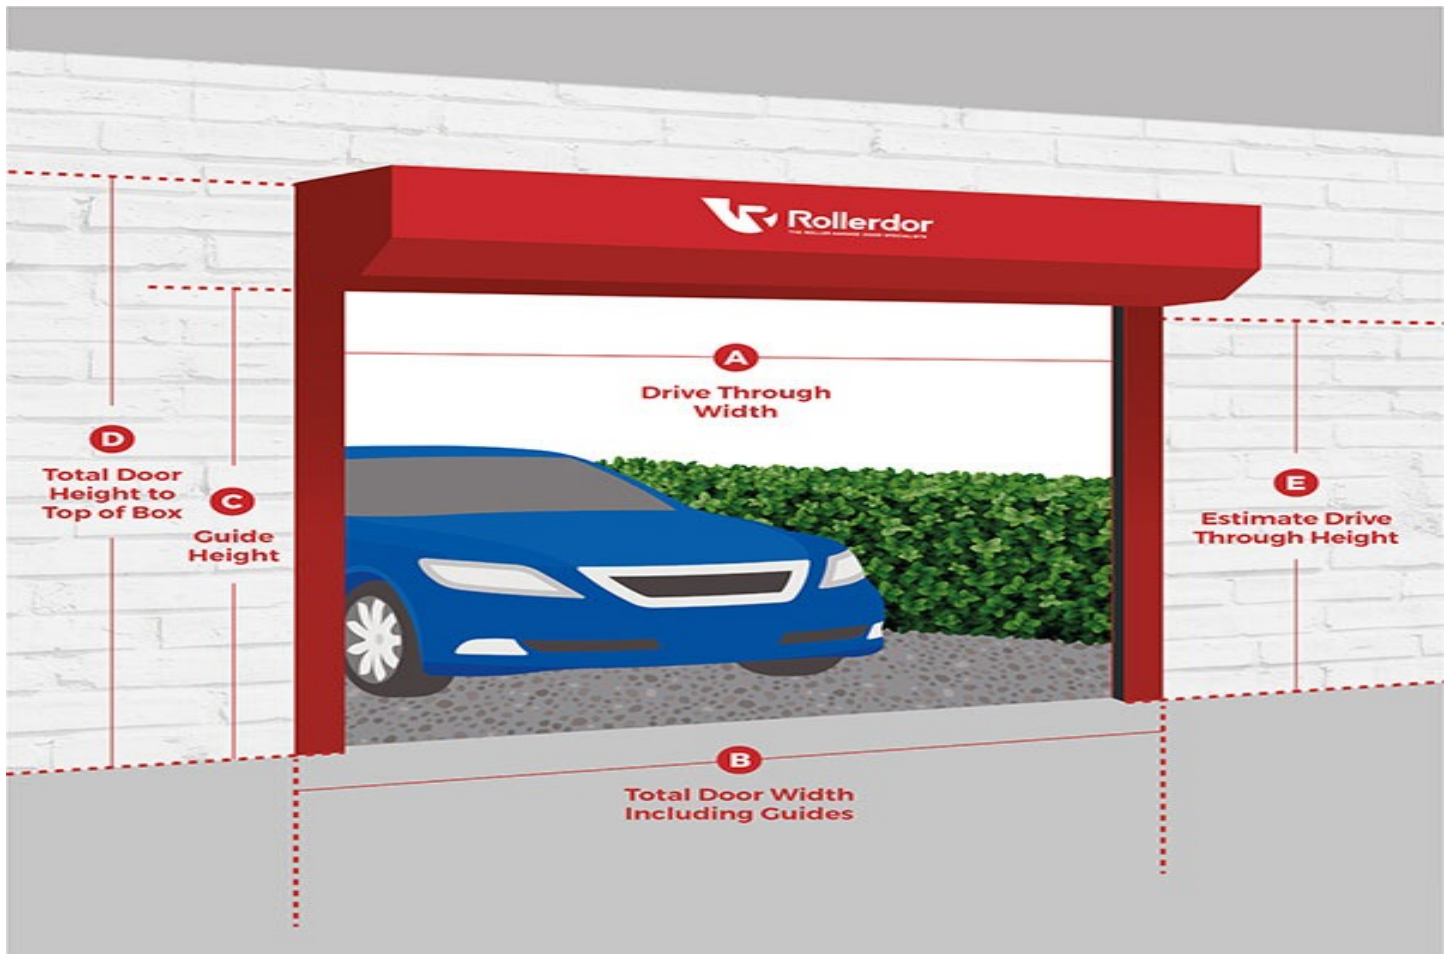

Please be aware all finished door sizes work to a tolerance of up to +/- 6mm please take this into consideration when checking your dimensions

Rollerdor Components Specifications

Quantity: 1

Accessories: Safety Edge Accessories