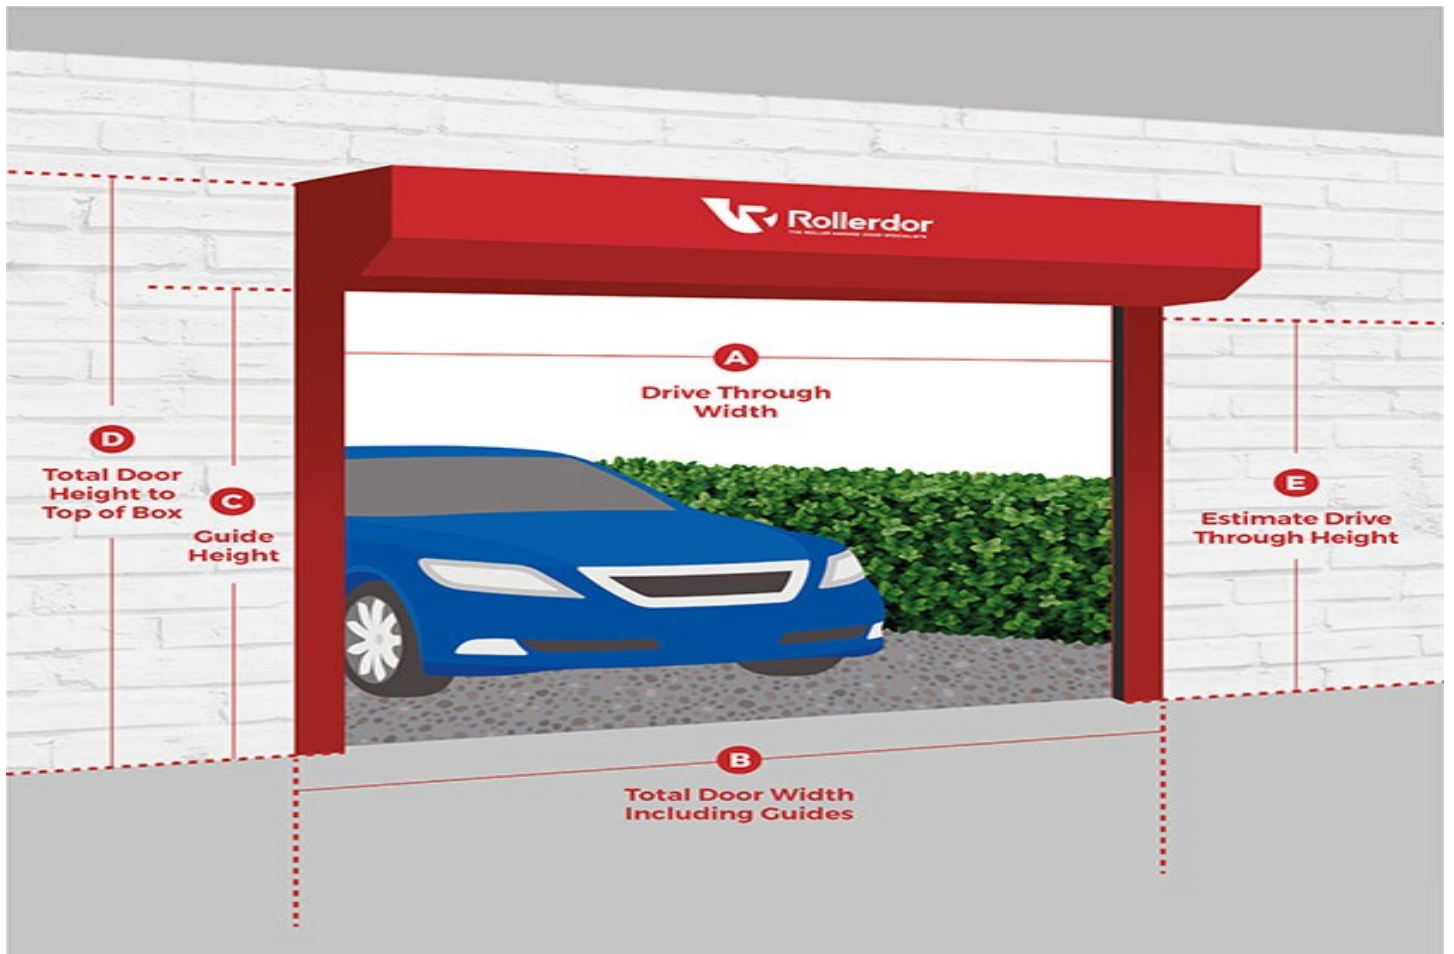

Customer REF: ORD2025122220910

Order details:

Name	Quantity	Price
Rollerdor Components	1	29.17
16 X EL55BPC Endlocks for the 55 Slat		
2 X Qty 1 Pair IGP55 Push Fit Inlet Guide		
	Subtotal	£ 29.17
	VAT	£ 5.83
	Total	£ 35.00