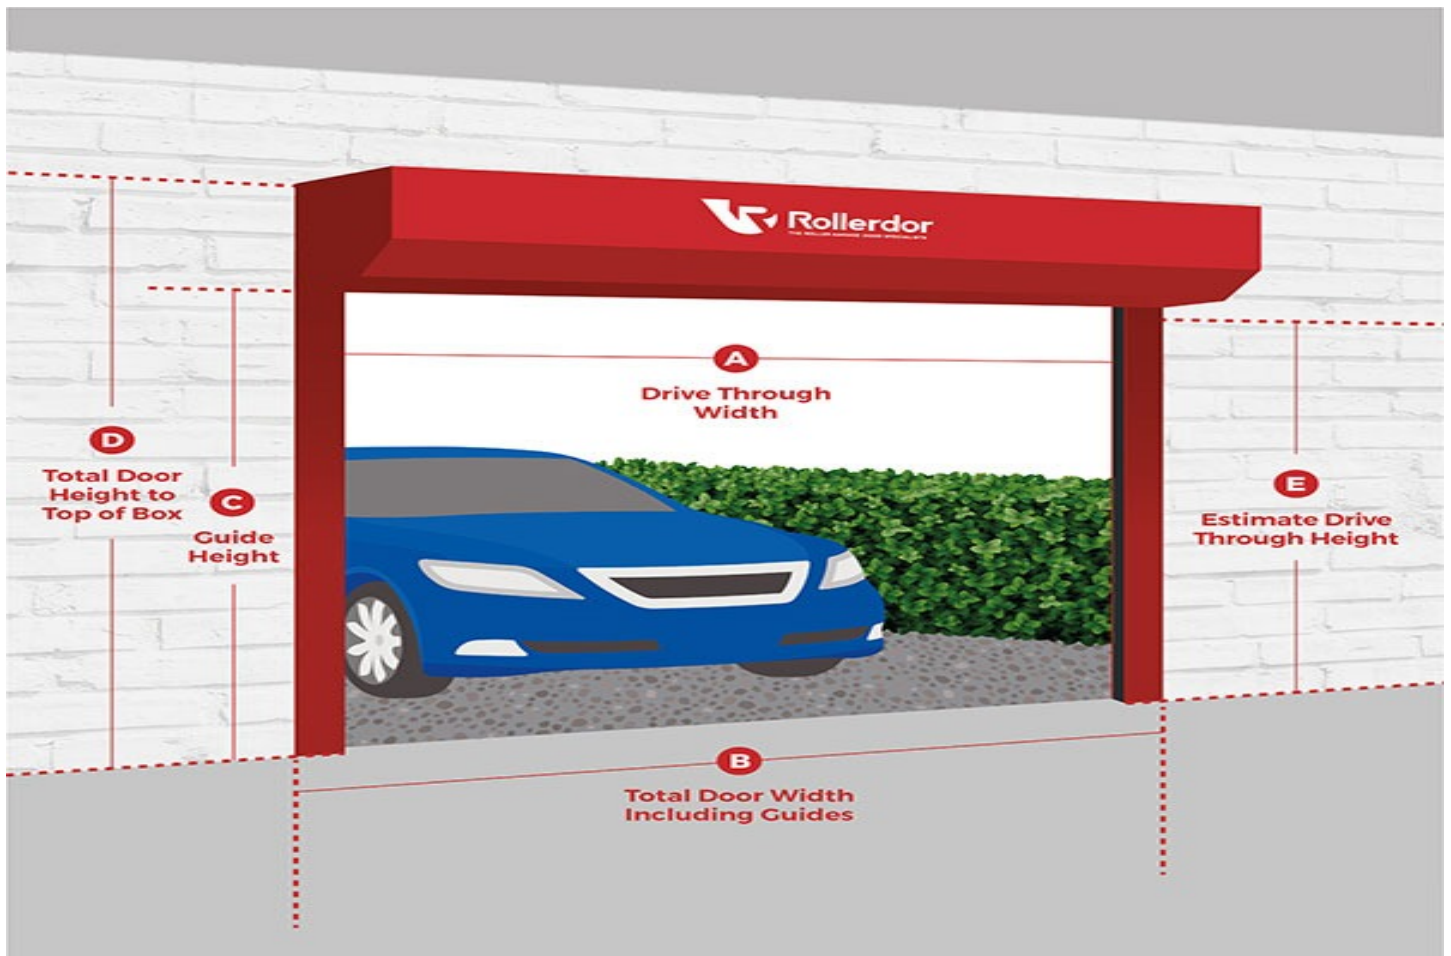

Customer REF: ORD20251222123014

Order details:

Name	Quantity	Price
Rollerdor Components	1	16.25
1 X RD1 White Handset for the RD3X2 control System		
	Subtotal	£ 16.25
	VAT	£ 3.25
	Total	£ 19.50

Please be aware all finished door sizes work to a tolerance of up to +/- 6mm please take this into consideration when checking your dimensions