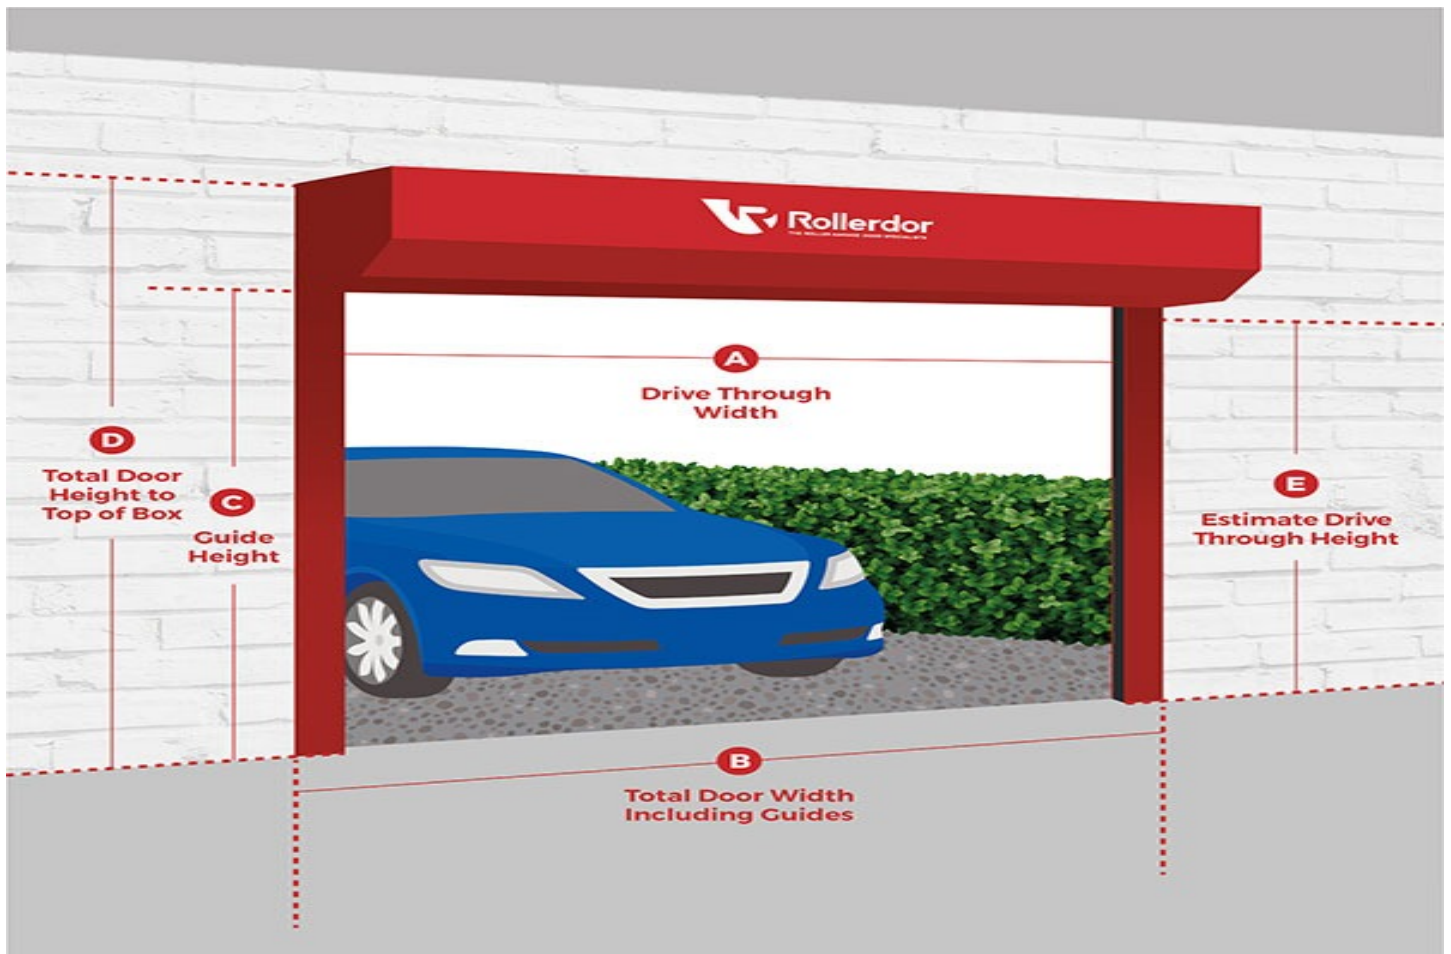

Hi Andrew Hobson,

Customer Ref:

Thank you for purchasing your garage door from Tradedor, we've included the details of your order below.

If there is an issue with this order please call us on 01603 743215 or reply back to this email, with all correspondence please remember to include the following reference number 4233 and we will be happy to help.

Customer REF:

Order details:

Name	Quantity	Price
Rollerdor Components	1	0.00
Subtotal		£ 779.13
VAT		£ 155.82
Total		£ 934.95

Please be aware all finished door sizes work to a tolerance of up to +/- 6mm please take this into consideration when checking your dimensions