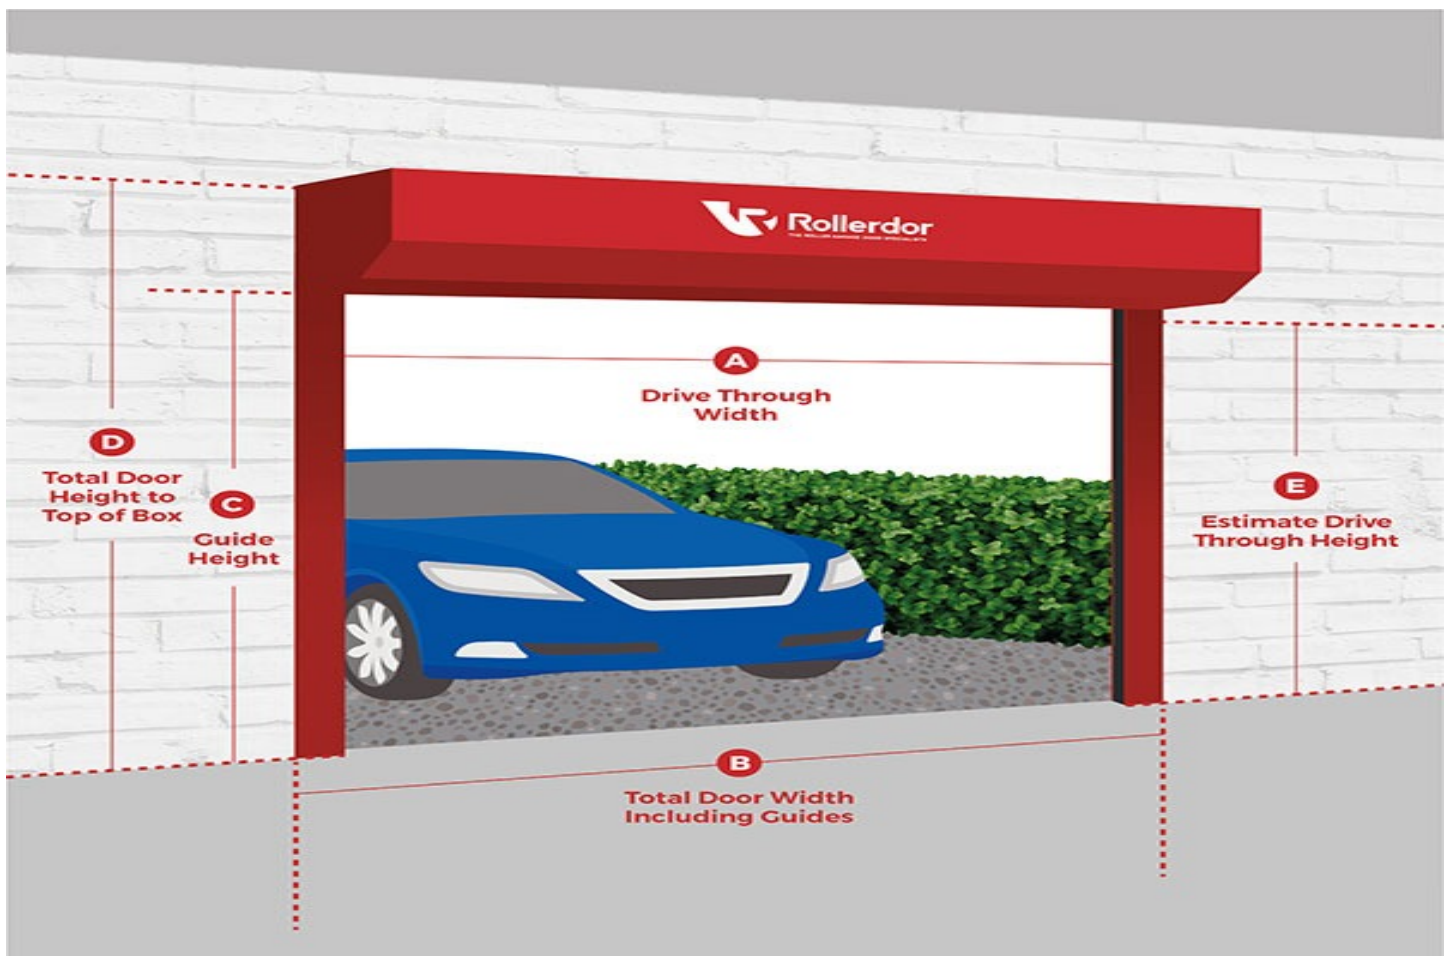

Hi Iain Bint,

Customer Ref: Motor

Thank you for purchasing your garage door from Tradedor, we've included the details of your order below.

If there is an issue with this order please call us on 01603 743215 or reply back to this email, with all correspondence please remember to include the following reference number 4261 and we will be happy to help.

Customer REF: Motor

Order details:

Name	Quantity	Price
Rollerdor Components	1	56.25
1 X RD50NM Standard 50Nm Motor		
	Subtotal	£ 112.50
	VAT	£ 22.50
	Total	£ 135.00

Please be aware all finished door sizes work to a tolerance of up to +/- 6mm please take this into consideration when checking your dimensions