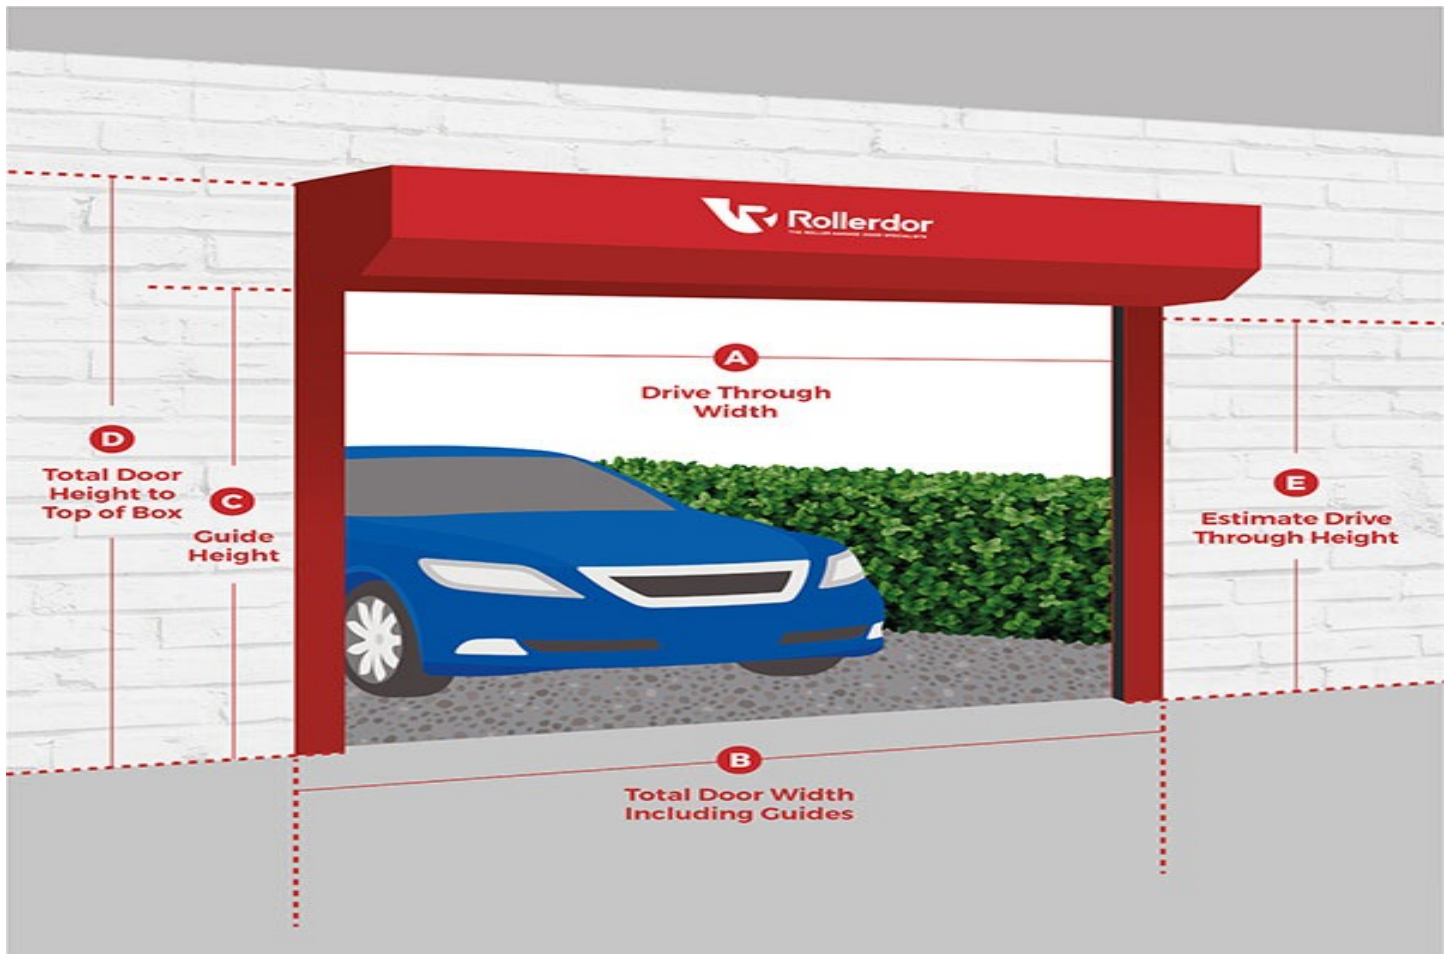

Customer REF: ORD20251218083614

Order details:

| Name | Quantity | Price |
|---|----------|---------|
| Rollerdor Components | 1 | 32.50 |
| 2 X RD2 Black Handset with Leather Strap for RD2X2 and RD4X2 Control System | | |
| | Subtotal | £ 32.50 |
| | VAT | £ 6.50 |
| | Total | £ 39.00 |

Please be aware all finished door sizes work to a tolerance of up to +/- 6mm please take this into consideration when checking your dimensions

Rollerdor Components Specifications

Quantity: 1

Accessories: Handsets