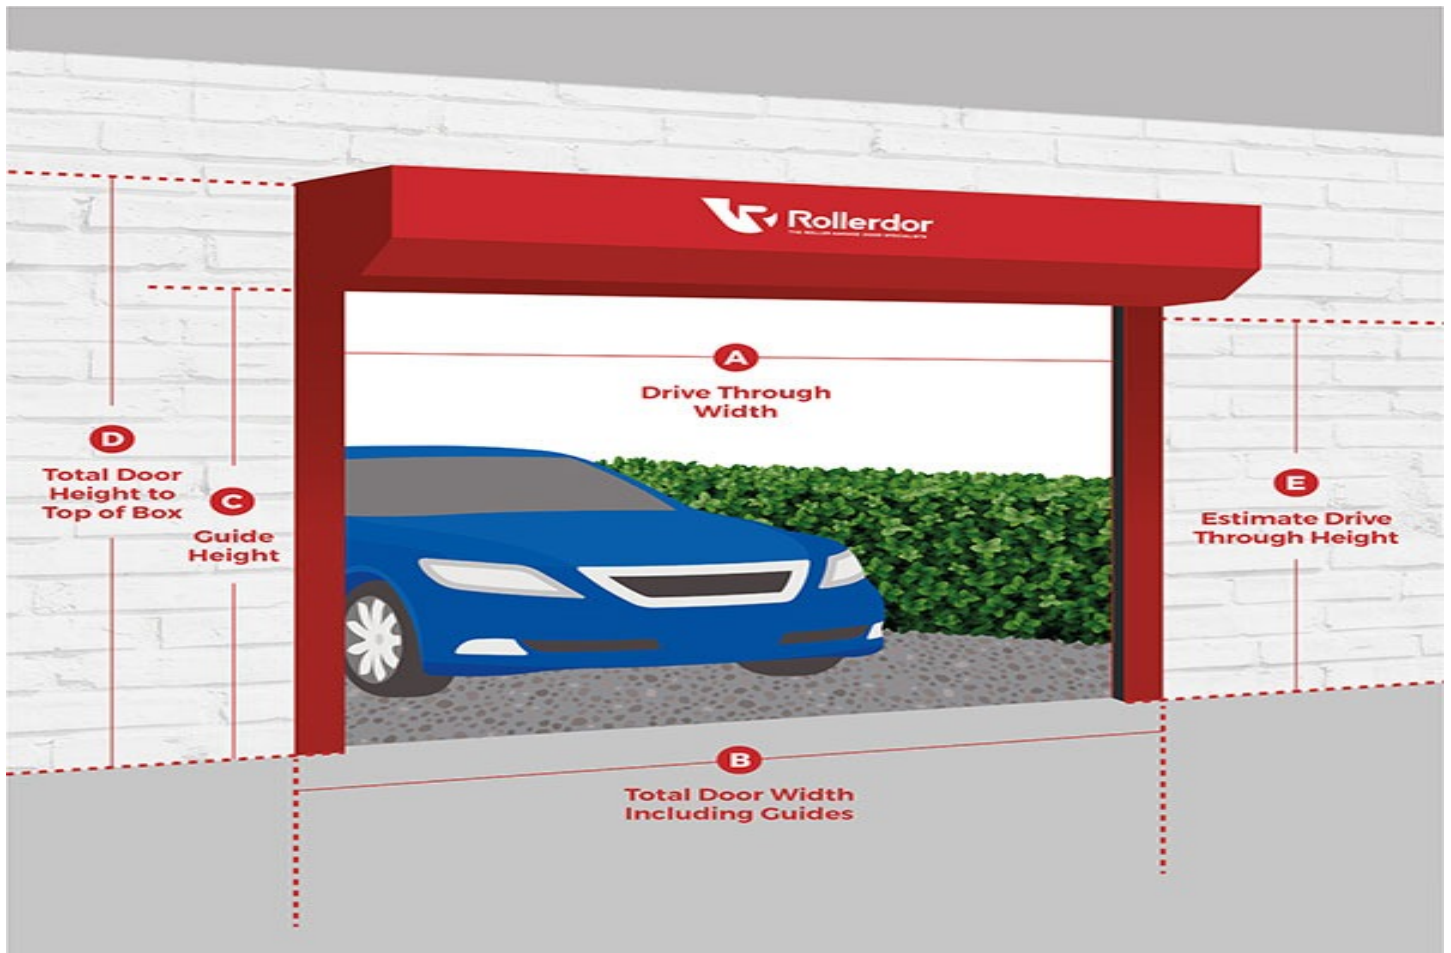

Customer REF: ORD20220128082959

Order details:

Name	Quantity	Price
RD55 Replacement Slat	1	45.00
Rollerdor Components	1	36.54
3 X RD55BP Locking Strap for 55 Slat		
1 X Just Limit Wand		
1 X RDWS Internal Manual Winding Stem		
	Subtotal	£ 81.54
	VAT	£ 16.31
	Total	£ 97.85