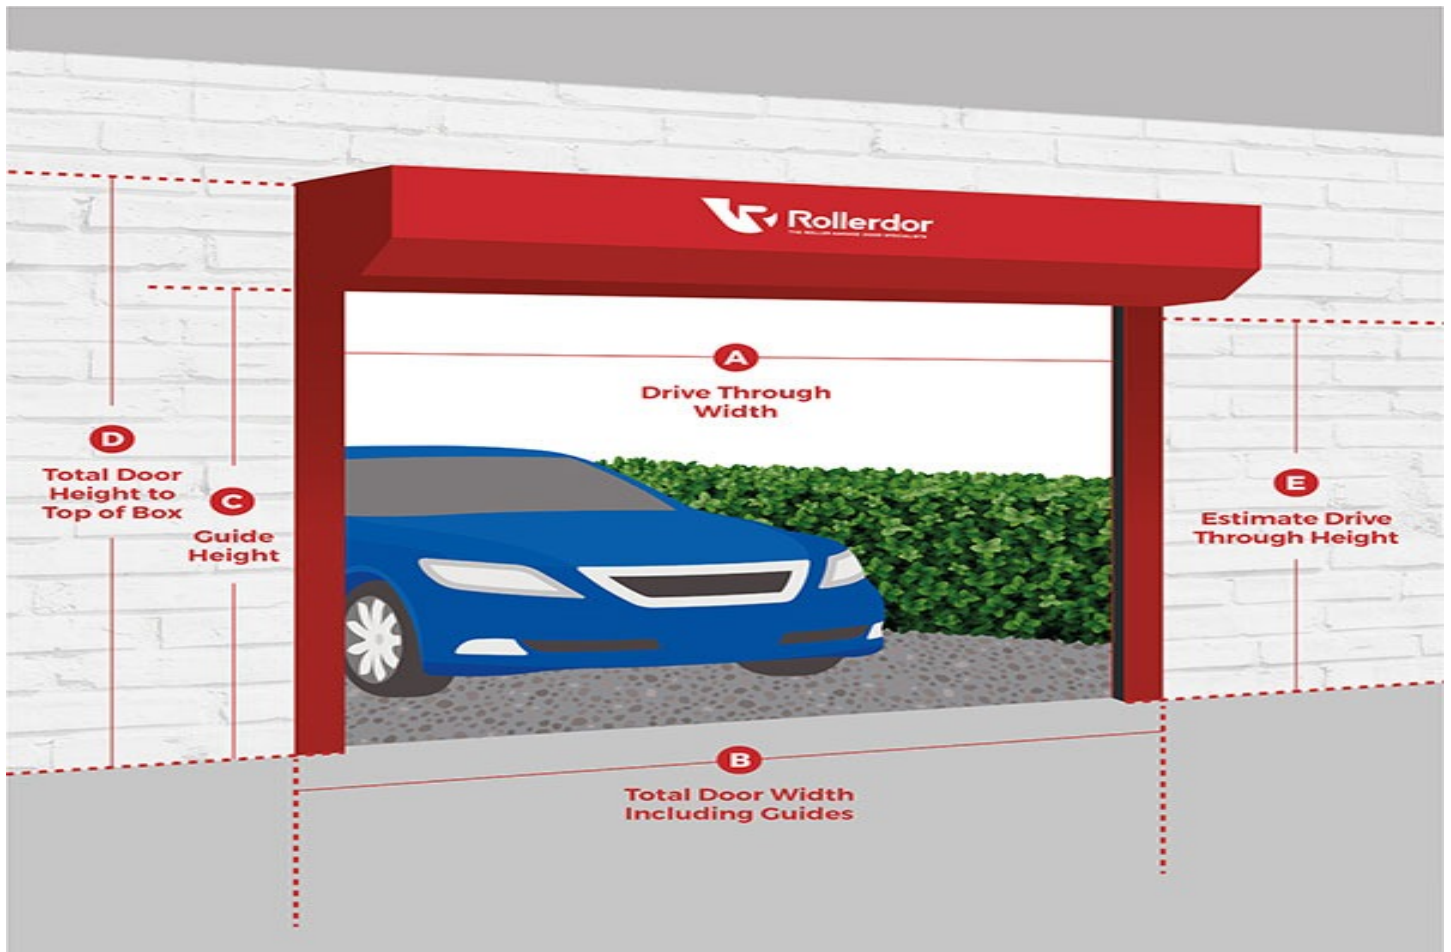

Hi Simon Jamieson,

Customer Ref: Tom Roberts

Thank you for purchasing your garage door from Tradedor, we've included the details of your order below.

If there is an issue with this order please call us on 01603 743215 or reply back to this email, with all correspondence please remember to include the following reference number 3841 and we will be happy to help.

Customer REF: Tom Roberts

Order details:

Name	Quantity	Price
Teckentrup Insulated Side Hinge Door	1	1,790.35
	Subtotal	£ 1,790.35
	VAT	£ 358.07
	Total	£ 2,148.42

Please be aware all finished door sizes work to a tolerance of up to +/- 6mm please take this into consideration when checking your dimensions