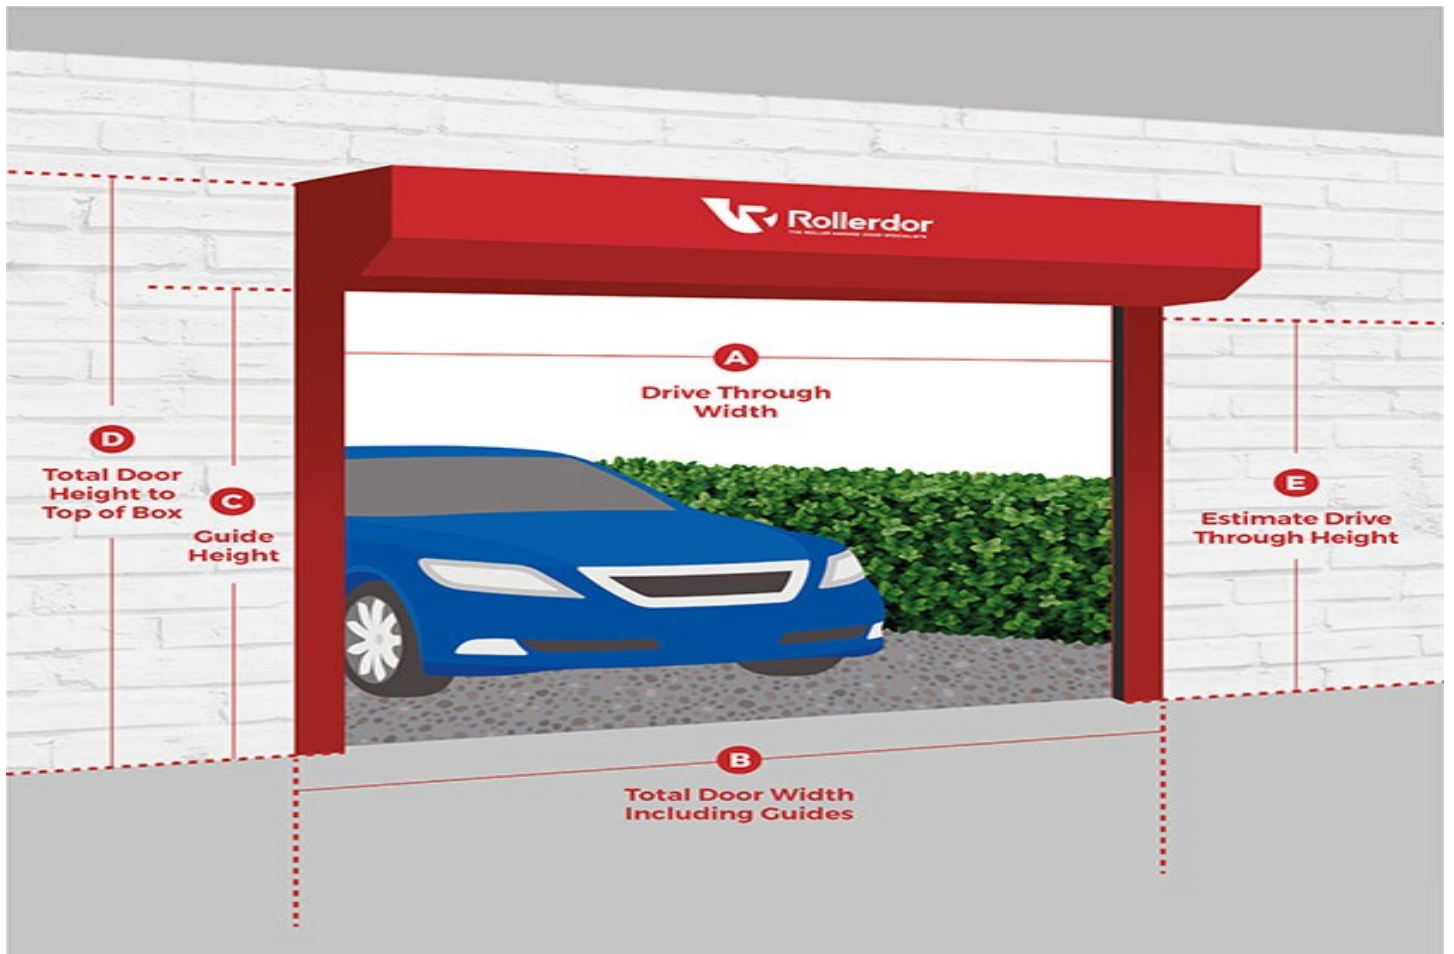

Hi G Brodie,

Ref: Roy safety brake ORD20240228220608

Thank you for purchasing your garage door from Tradedor, we've included the details of your order below.

If there is an issue with this order please call us on 01603 743215 or reply back to this email, with all correspondence please remember to include the following reference number 4099 and we will be happy to help.

Customer REF: Roy safety brake ORD20240228220608

Order details:

Name	Quantity	Price
Tradedor Components	1	67.29
1 X SB300LNRXL Safety Brake for doors upto 5m with 300 Header Plate		
	Subtotal	£ 67.29
	VAT	£ 13.46
	Total	£ 80.75

TD77 General Accessories Options: SB300LNRXL Safety Brake for doors upto 5m with 300

Header Plate

Customer Reference: Roy safety brake ORD20240228220608

Notes: Invoice to be credited upon return of faulty item