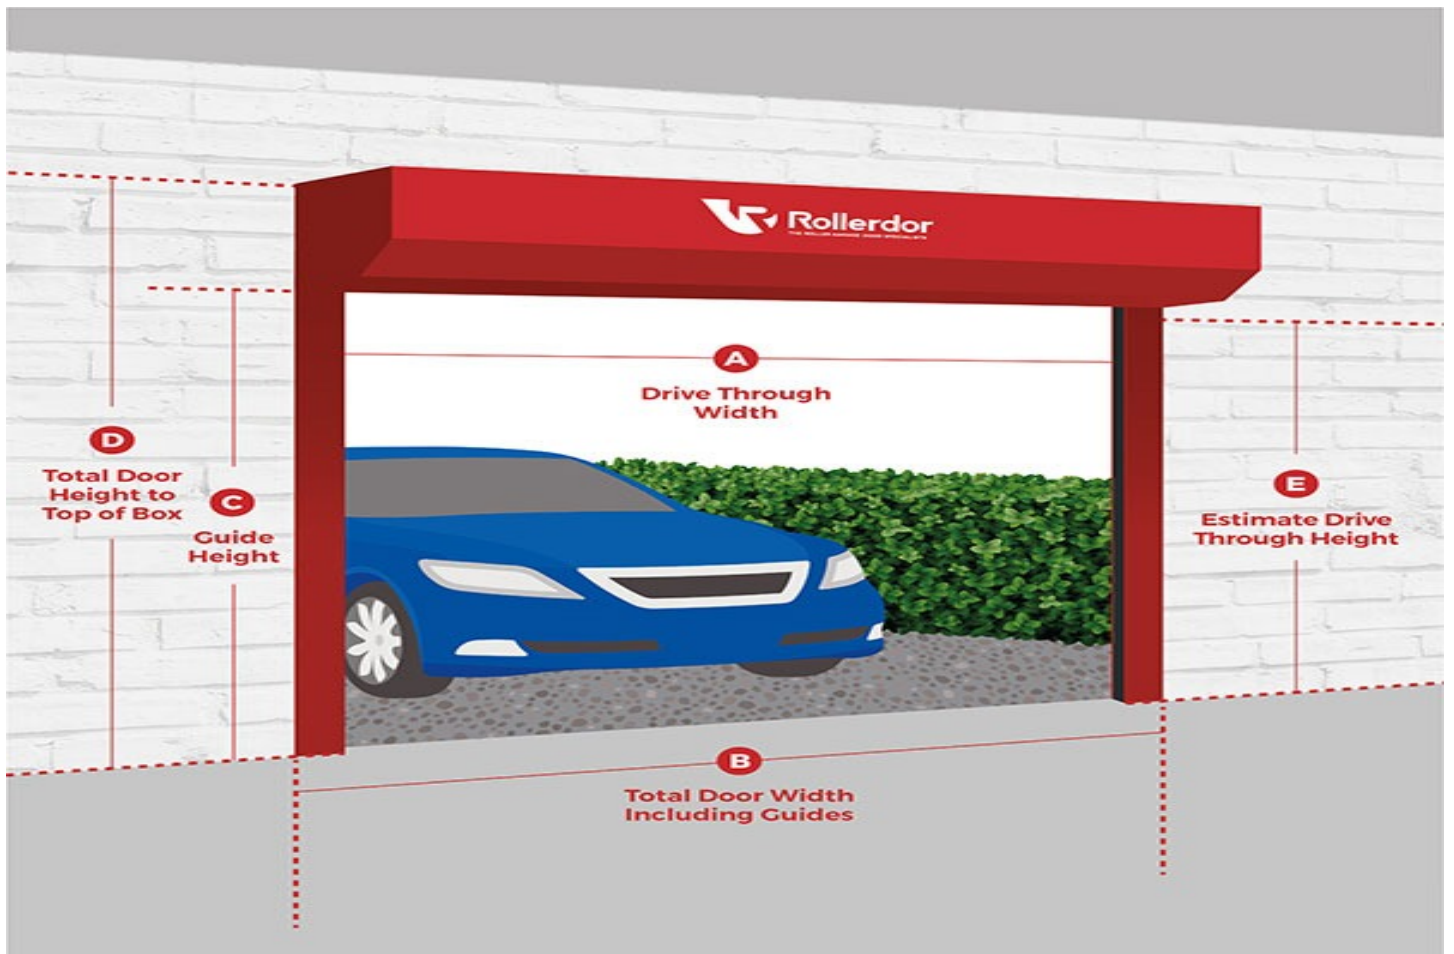

Customer REF: Control unit installation

Order details:

Name	Quantity	Price
Rollerdor Components	1	125.00
Subtotal		£ 125.00
VAT		£ 25.00
Total		£ 150.00

Please be aware all finished door sizes work to a tolerance of up to +/- 6mm please take this into consideration when checking your dimensions