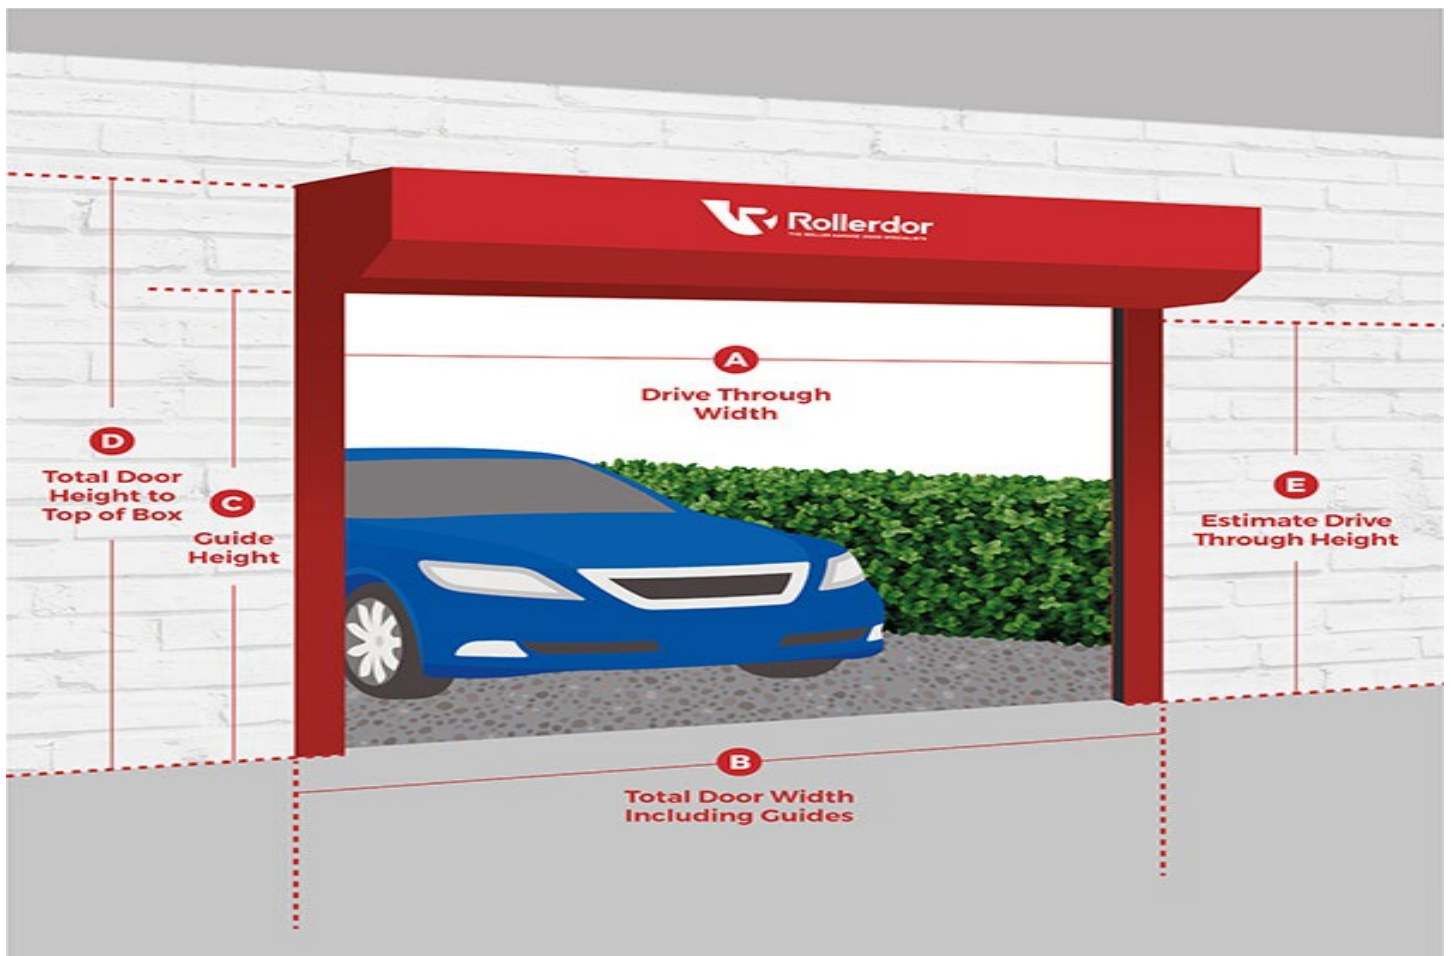

Customer REF: parts

Order details:

Name	Quantity	Price
Rollerdor Components	1	37.50
1 X Lock mechanism for RDEOAP External Manual Override Kit		
	Subtotal	£ 37.50
	VAT	£ 7.50
	Total	£ 45.00

Please be aware all finished door sizes work to a tolerance of up to +/- 6mm please take this into consideration when checking your dimensions

Rollerdor Components Specifications

Quantity: 1

Accessories: Overrides

Overrides Options: Lock mechanism for RDEOAP External Manual Override Kit

Customer Reference: parts

Notes: plate and lock required to post