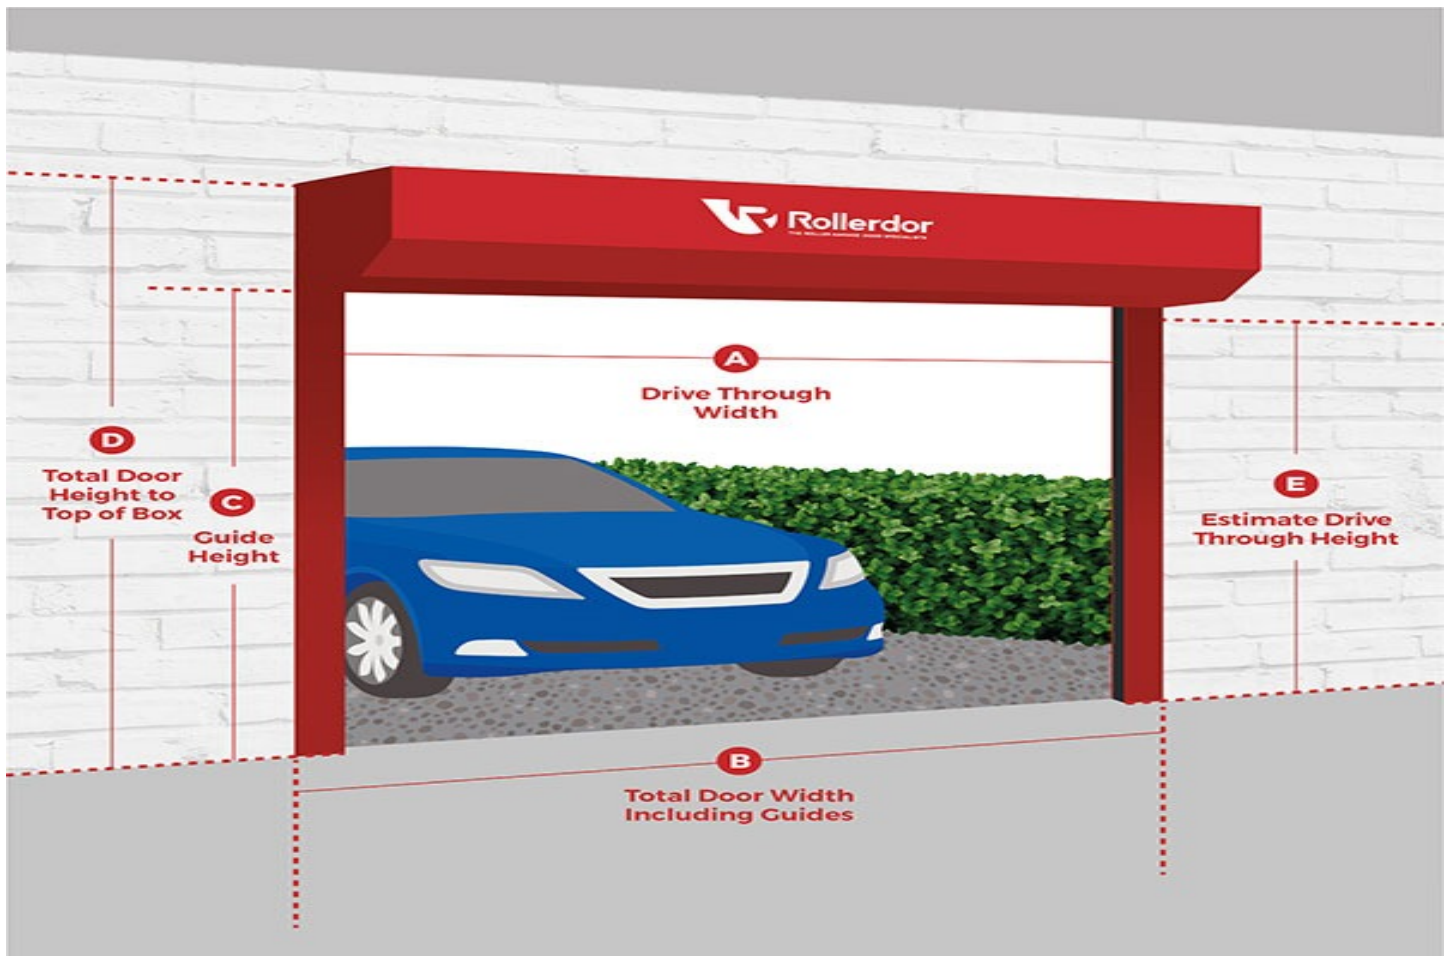

Hi David Griffiths,

Customer Ref:Julie

Thank you for purchasing your garage door from Tradedor, we've included the details of your order below.

If there is an issue with this order please call us on 01603 743215 or reply back to this email, with all correspondence please remember to include the following reference number 3855 and we will be happy to help.

Customer REF: Julie

Order details:

Name	Quantity	Price
Tradedor Components	1	130.00
1 X RD20X2SOM Rollixo Receiver Box		
	Subtotal	£ 130.00
	VAT	£ 26.00
	Total	£ 156.00

Please be aware all finished door sizes work to a tolerance of up to +/- 6mm please take this into consideration when checking your dimensions