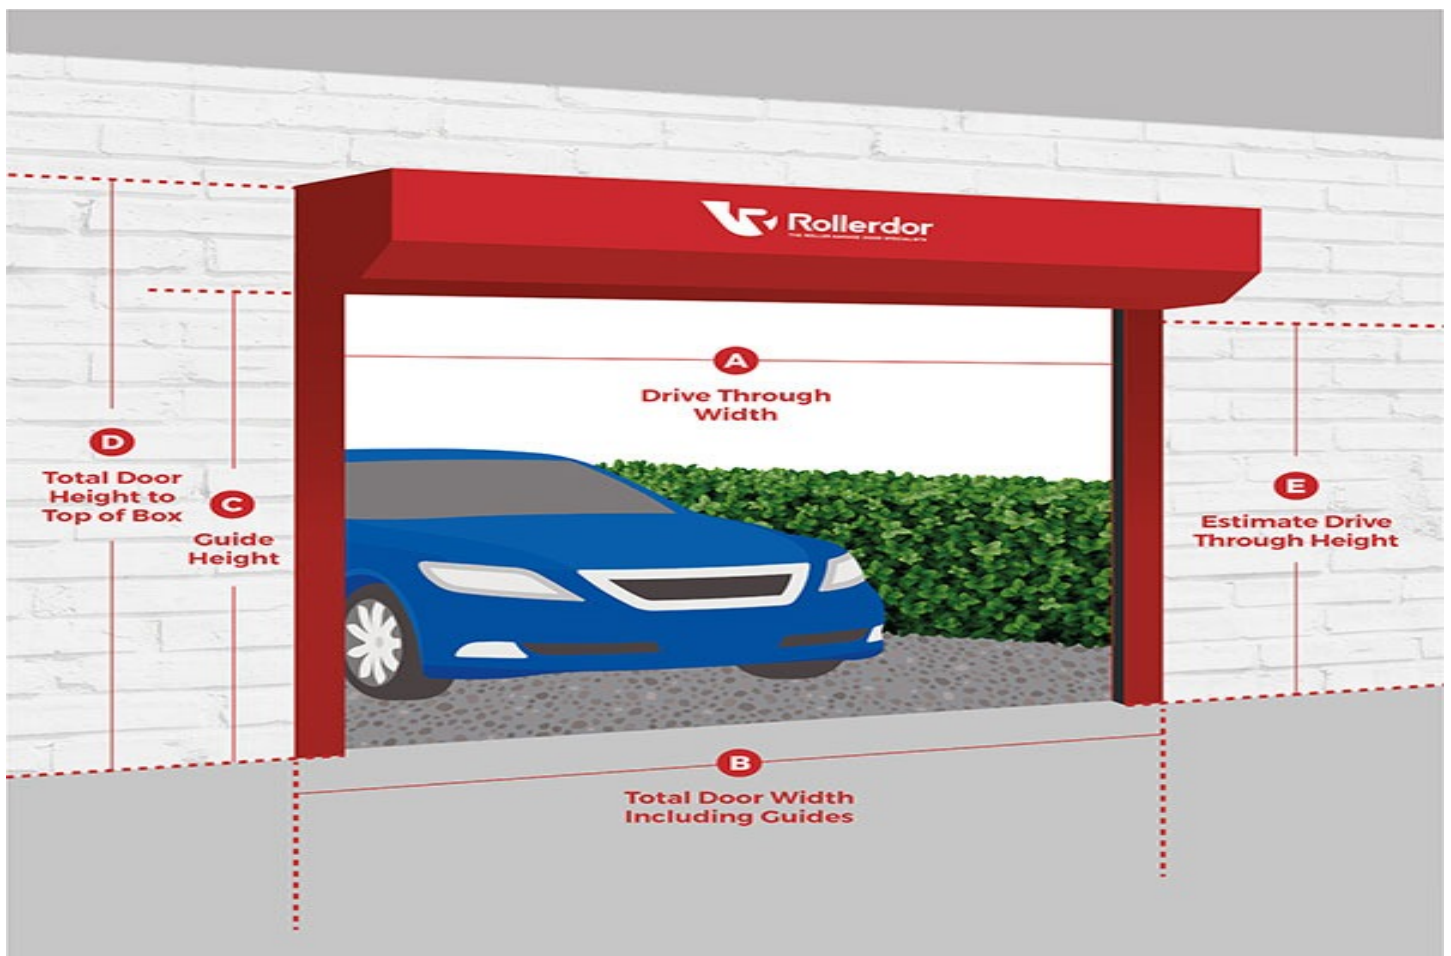

Hi Baz Norton,

Customer Ref:PO05171 1 of 2

Thank you for purchasing your garage door from Tradedor, we've included the details of your order below.

If there is an issue with this order please call us on 01603 743215 or reply back to this email, with all correspondence please remember to include the following reference number 1841 and we will be happy to help.

Customer REF: PO05171 1 of 2

Order details:

Name	Quantity	Price
Novoferm Up and Over Door	1	605.64
Novoferm Up and Over Door	1	605.64
	Subtotal	£ 1,211.28
	VAT	£ 242.26
	Total	£ 1,453.54

Please be aware all finished door sizes work to a tolerance of up to +/- 6mm please take this into consideration when checking your dimensions