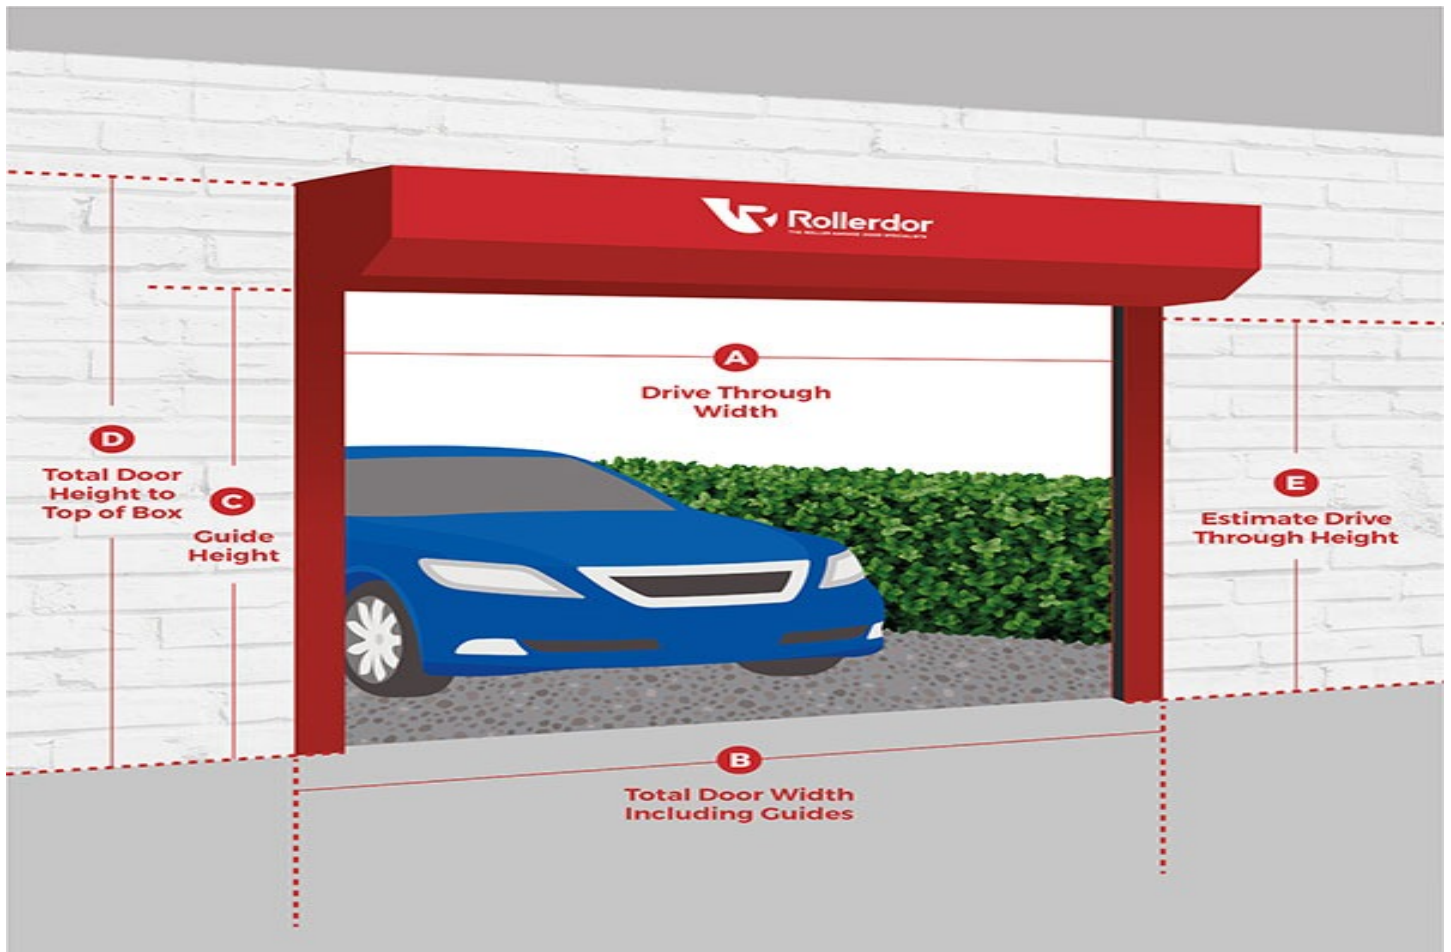

Hi Christian Kirby 2,

Customer Ref: Stock261125/5

Thank you for purchasing your garage door from Tradedor, we've included the details of your order below.

If there is an issue with this order please call us on 01603 743215 or reply back to this email, with all correspondence please remember to include the following reference number 3642 and we will be happy to help.

Customer REF: Stock261125/5

Order details:

Name	Quantity	Price
Garador Special Net Price Up and Overs	1	415.00
Payment Terms: Payment 30 Days	Subtotal	£ 1,895.00
	VAT	£ 379.00
	Total	£ 2,274.00

Please be aware all finished door sizes work to a tolerance of up to +/- 6mm please take this into consideration when checking your dimensions