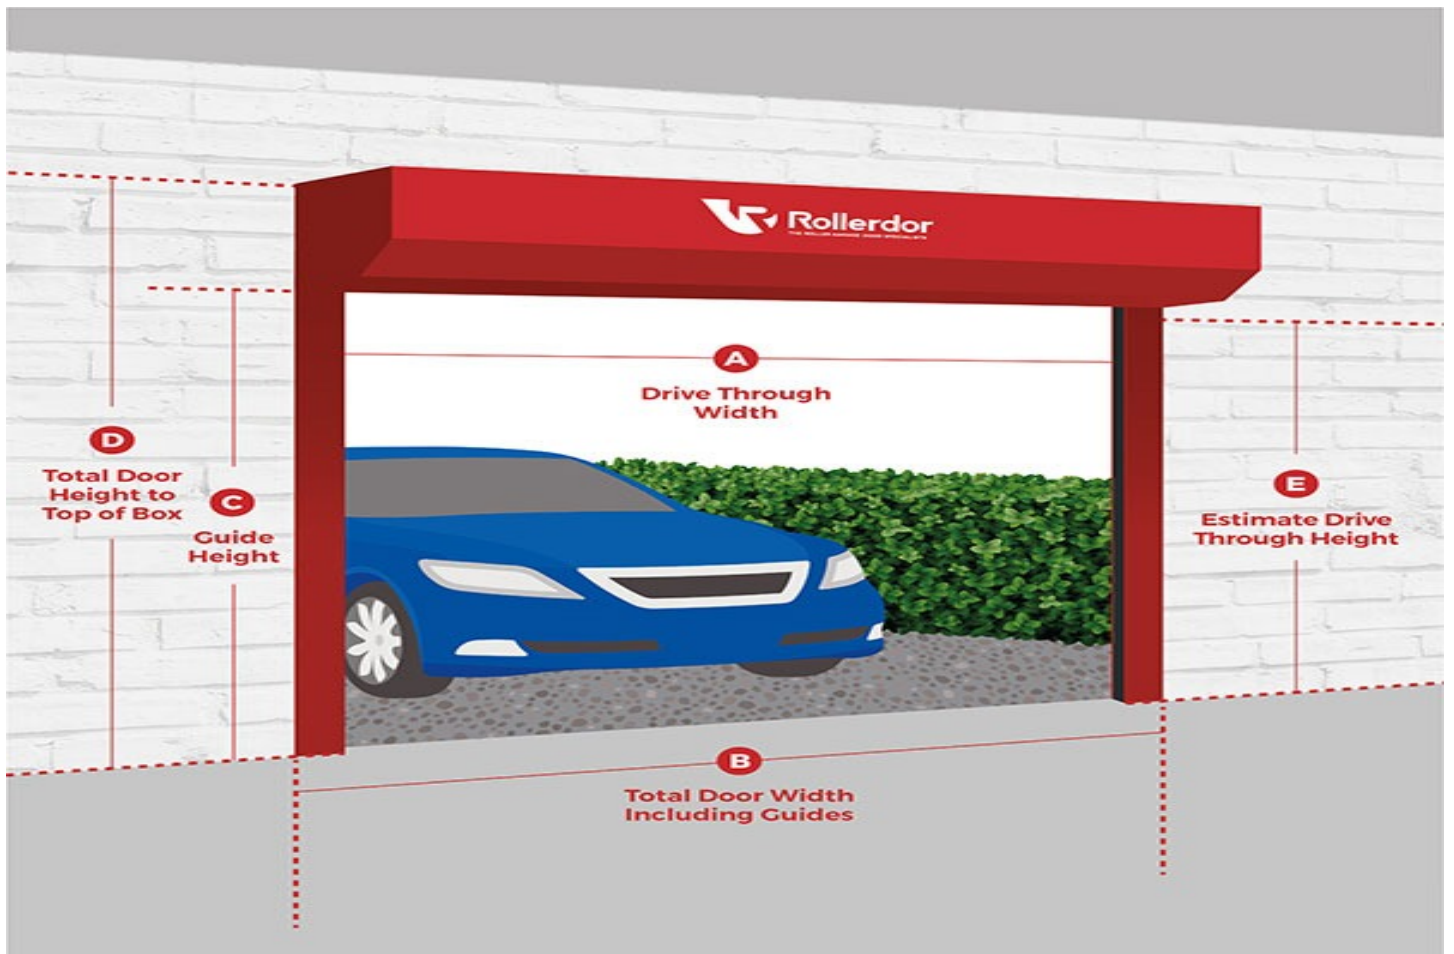

Customer REF: Stock

Order details:

Name	Quantity	Price
Tradedor Components	1	45.00
1 X RD20XSESOM Somfy XSE Base Rail Unit		
	Subtotal	£ 45.00
	VAT	£ 9.00
	Total	£ 54.00

Please be aware all finished door sizes work to a tolerance of up to +/- 6mm please take this into consideration when checking your dimensions

Tradedor Components Specifications

Quantity: 1

Accessories: Safety Edge Accessories

Safety Edge Accessories Options: RD20XSESOM Somfy XSE Base Rail Unit

Customer Reference: Stock

Terms & Conditions