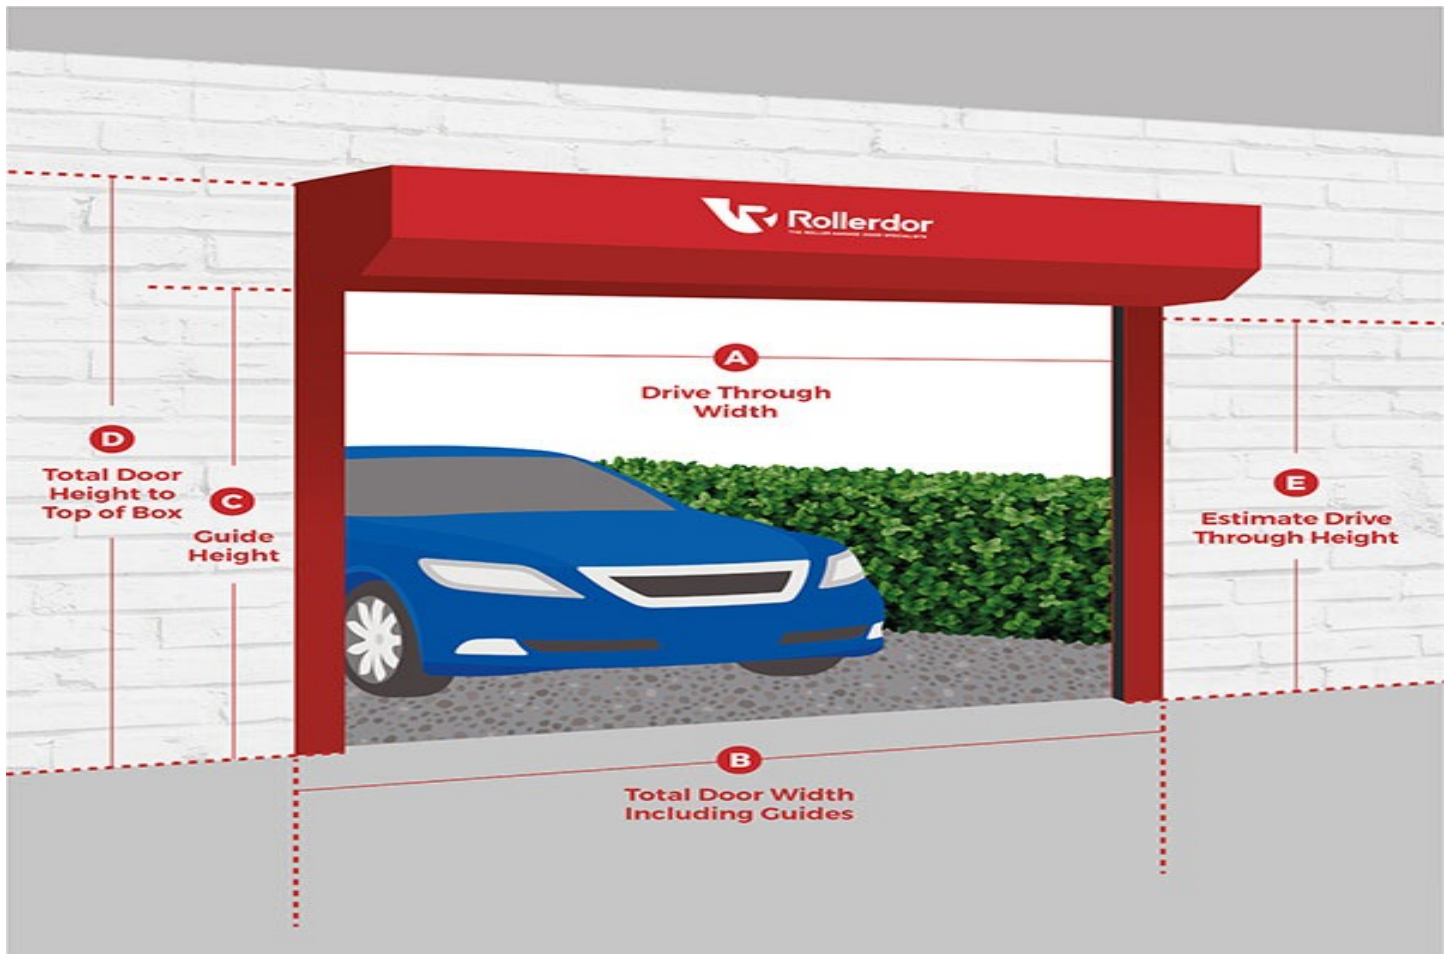

Customer REF: Simon Herbert

Order details:

Name	Quantity	Price
Rollerdor Components	1	187.50
1 X RD20X2ANSA_ST ANSA Single Door Full Kit Standard Height 1930mm plus Doors up to 3500mm wide		
	Subtotal	£ 187.50
	VAT	£ 37.50
	Total	£ 225.00

Please be aware all finished door sizes work to a tolerance of up to +/- 6mm please take this into consideration when checking your dimensions

Rollerdor Components Specifications

Quantity: 1

Accessories: Safety Edge Full Kits

Safety Edge Full Kits Options: RD20X2ANSA_ST ANSA Single Door Full Kit Standard Height

1930mm plus Doors up to 3500mm wide

Customer Reference: Simon Herbert

Terms & Conditions