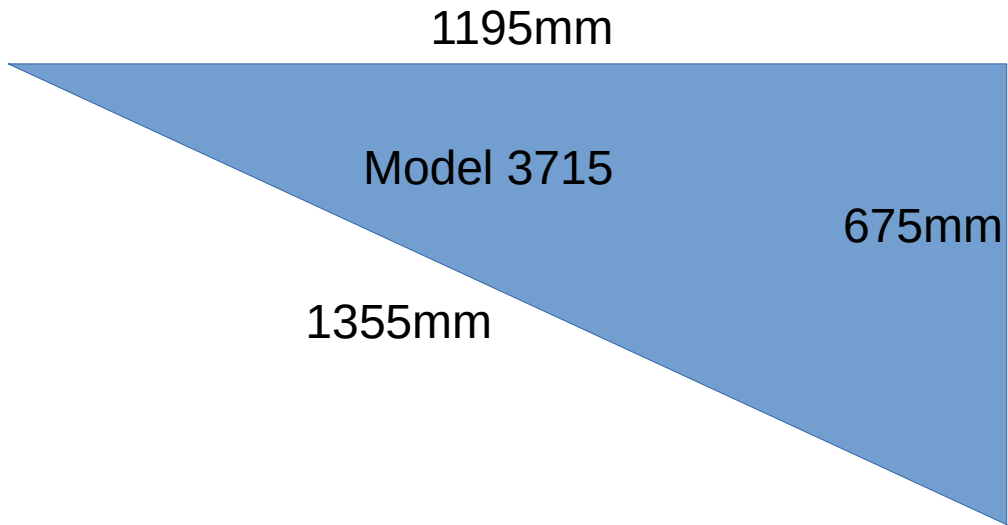

Order TS0643/Stacey
All Sizes Recess

1 x 1000 x 1490 Model 1101 RH Cord Lock.

All in 9445 Fixé 25 Elan Duo Tone RD,

CW Hardware