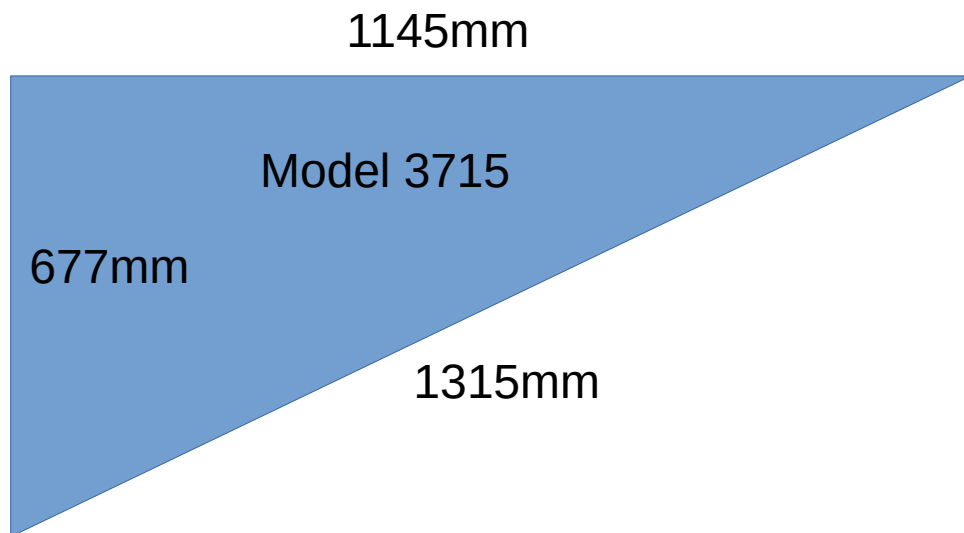

Order TS0643/Stacey
All Sizes Recess

1 x 1000 x 1490 Model 1101 RH Cord Lock.

All in 9445 Fixé 25 Elan Duo Tone RD,

CW Hardware