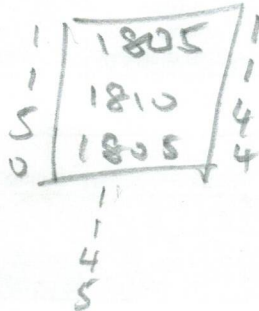

2 AULDIN CLUSE

LOUNGE

~~2110~~ x 148.5 D 5" ABOVE
 2110 (6" PAST) 2190 (Full) tight to RAD

F BED

2115 x 1480
 2175

B Bed

1450 x 1470
 2185

RAD to top
 of sill
 is 2"

B BED

BLOC
 WILL NEED STRIPS

or Ducte.

F BED

(430) - check colour.

Velux GGL ^U008. Manual (4580)
 St Johns call. Silver frames B/O.