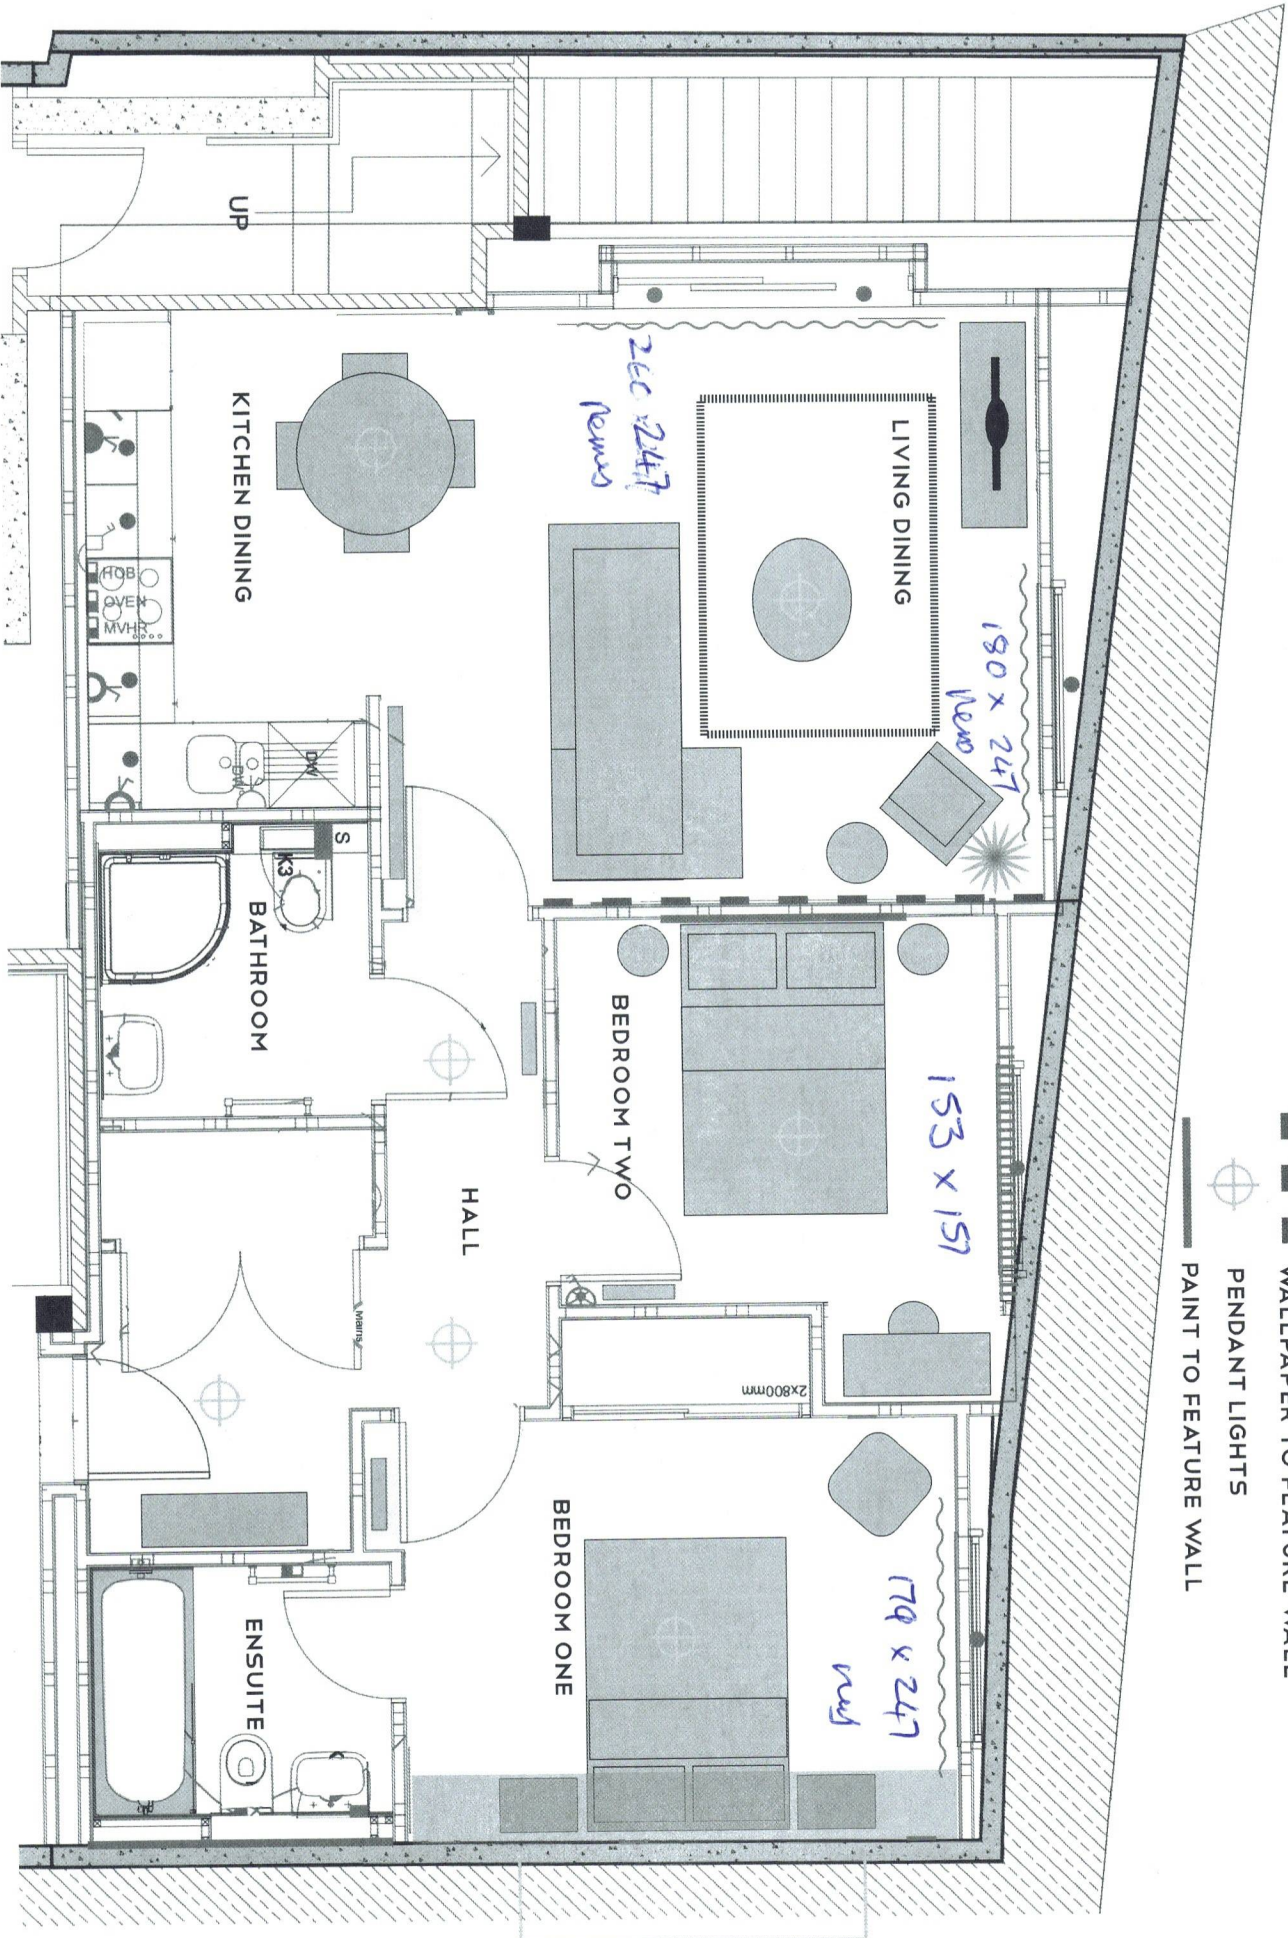

A B O D E

Interiors By Abode Limited, The Pavilion, Abbey Park, CV8 2LY
T: 01926 699590 | orders@abode.design | www.abode.design

CONTRACTOR REPORT Dandara Sales & Marketing Suite 22-24 Victoria Street Douglas Isle of Man IM1 2LE

AB3633 07 March 2025

Ref	Qty	Description For Client	Details For Office	Details For Contractor	Codes
WINDOW FABRICS	1	WINDOW TREATMENT	WINDOW 1 FULL LENGTH WAVE HEADED CURTAINS ON CEILING FIX TRACK		LOUNGE
6-2	~~11.2~~	CURTAIN FABRIC	RUSTIC IVORY 300CM		LOUNGE
4-4	1	WINDOW TREATMENT	WINDOW 2 FULL LENGTH WAVE HEADED CURTAINS ON CEILING FIX TRACK		LOUNGE
133	11.2	CURTAIN FABRIC	RUSTIC IVORY 300CM		LOUNGE
	1 X	WINDOW TREATMENT	WINDOW 1 FULL LENGTH WAVE HEADED CURTAINS ON CEILING FIX TRACK		BED1
	11.2	CURTAIN FABRIC	COMFY SILK 140CM		BED1
	1 X	WINDOW TREATMENT	WINDOW 1 ROMAN BLIND TO FIT OUTSIDE RECESS		BED2
	3.9	ROMAN FABRIC	COMFY DEW 140CM		BED2

- ROMAN BLIND
- CURTAINS
- FURNITURE
- WALLPAPER TO FEATURE WALL
- PENDANT LIGHTS
- PAINT TO FEATURE WALL