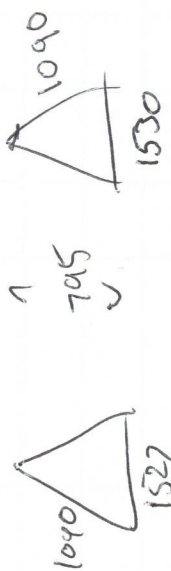

900'S (200)

Staff Name Chris

Work Diary

2.2.5.14

Order No TS10559

Surveyors

Customer Ref

Date 16-08-2024

Time 11:00

Contact Address
Mr & Mrs. Toni Bird, 88 King Edward Road, Onchan, IM3 2AU, 0031642129133,
tonjbird@icloud.com

Notes : measure up 30x windows for silhouettes, some powerview, and some apex windows for Duettes.

silks, ladies wool 6385 @ 2200
onlin, Dulle cream 6380 @ 2800

Room	Qty	Width	FW R B	Drop	R HH	Product Description	Size	Price Code	HW Col	Cont./Fixings	Special Instructions
Master Bed	1	1130	R	1605		power Duettes. 60 meshed					
	1	1130	R								
all side	1	1240	R	2140							
Down	1	820x875	R	2025		Recess curtains - Dulle 60	820				
Down	1	440x980	R	1440		silhouette	910				
Down	1	1530	R	1365		protected no Duettes					
Down	1	1570	R	1355							
Top floor suns room	1	1310	R	1400							
	1	1533	R	1355							
	1	1533	R	1355							
Landing	1	1525	R	1500		FW 1470					
Guest Bed 1	1	970	R	1580							
Guest Bed 2	1	980	R	2000		Dim Sil	925				SILK
Guest Bed 2	1	795	R	2010							
Guest Bed 2	1	2822	R	1598							737 "
Grand bed	1	1533	R	1757							
11 Grand	1	1525	R	1760							
11 Grand	1	1529	R	2195		Sil					
11 Grand	1	1113	R	1860							
11 Grand	1	1530	R	1968							
11 Grand	1	1535	R	1965							
Down	1	1150		2235		power 2200					
Down	1	1245				SILK 30mm					
Down	1	1176									
Side	1	1746	R	1970							