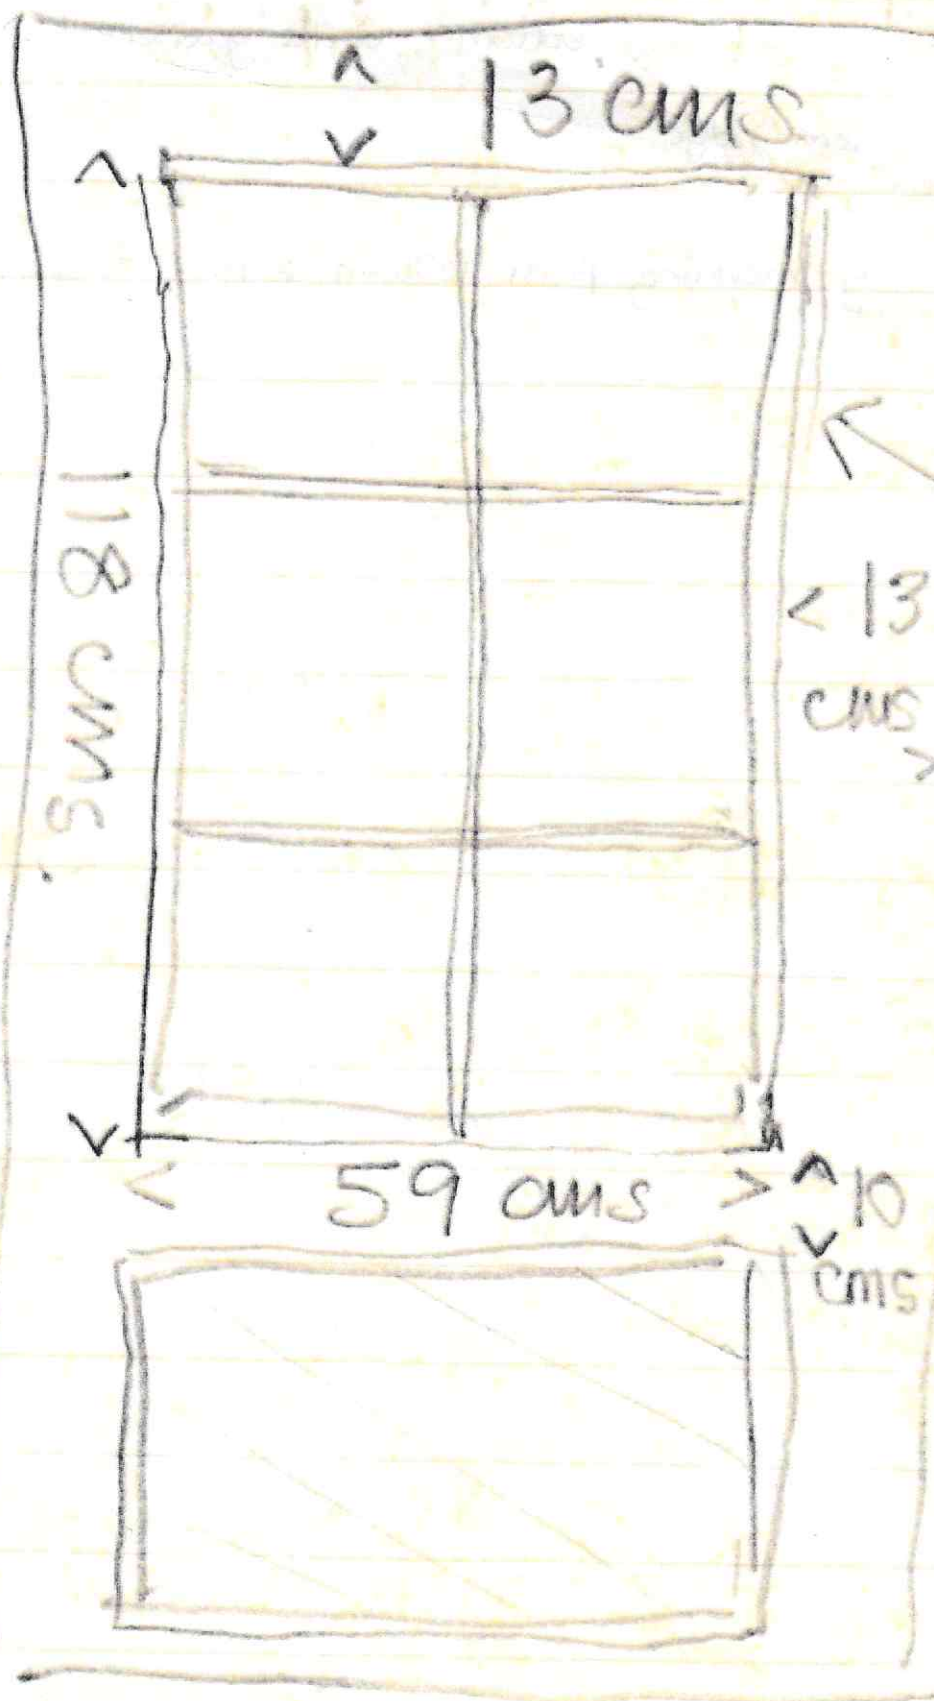

Utility Room Door

raise & beading around window

59 cms to edge of beading