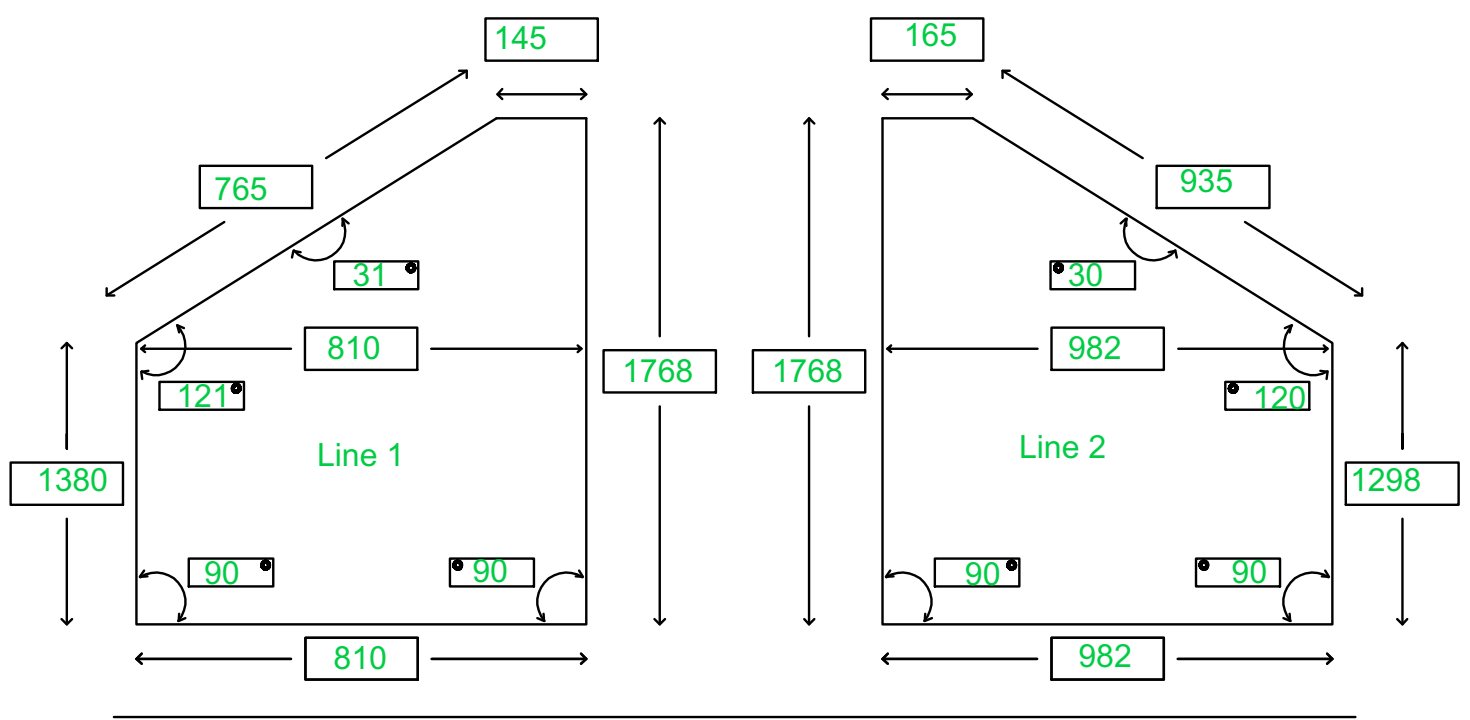

Measuring Guide for Gable Windows - ALL blank squares must be filled in!

AO40 - with flat top

AO40