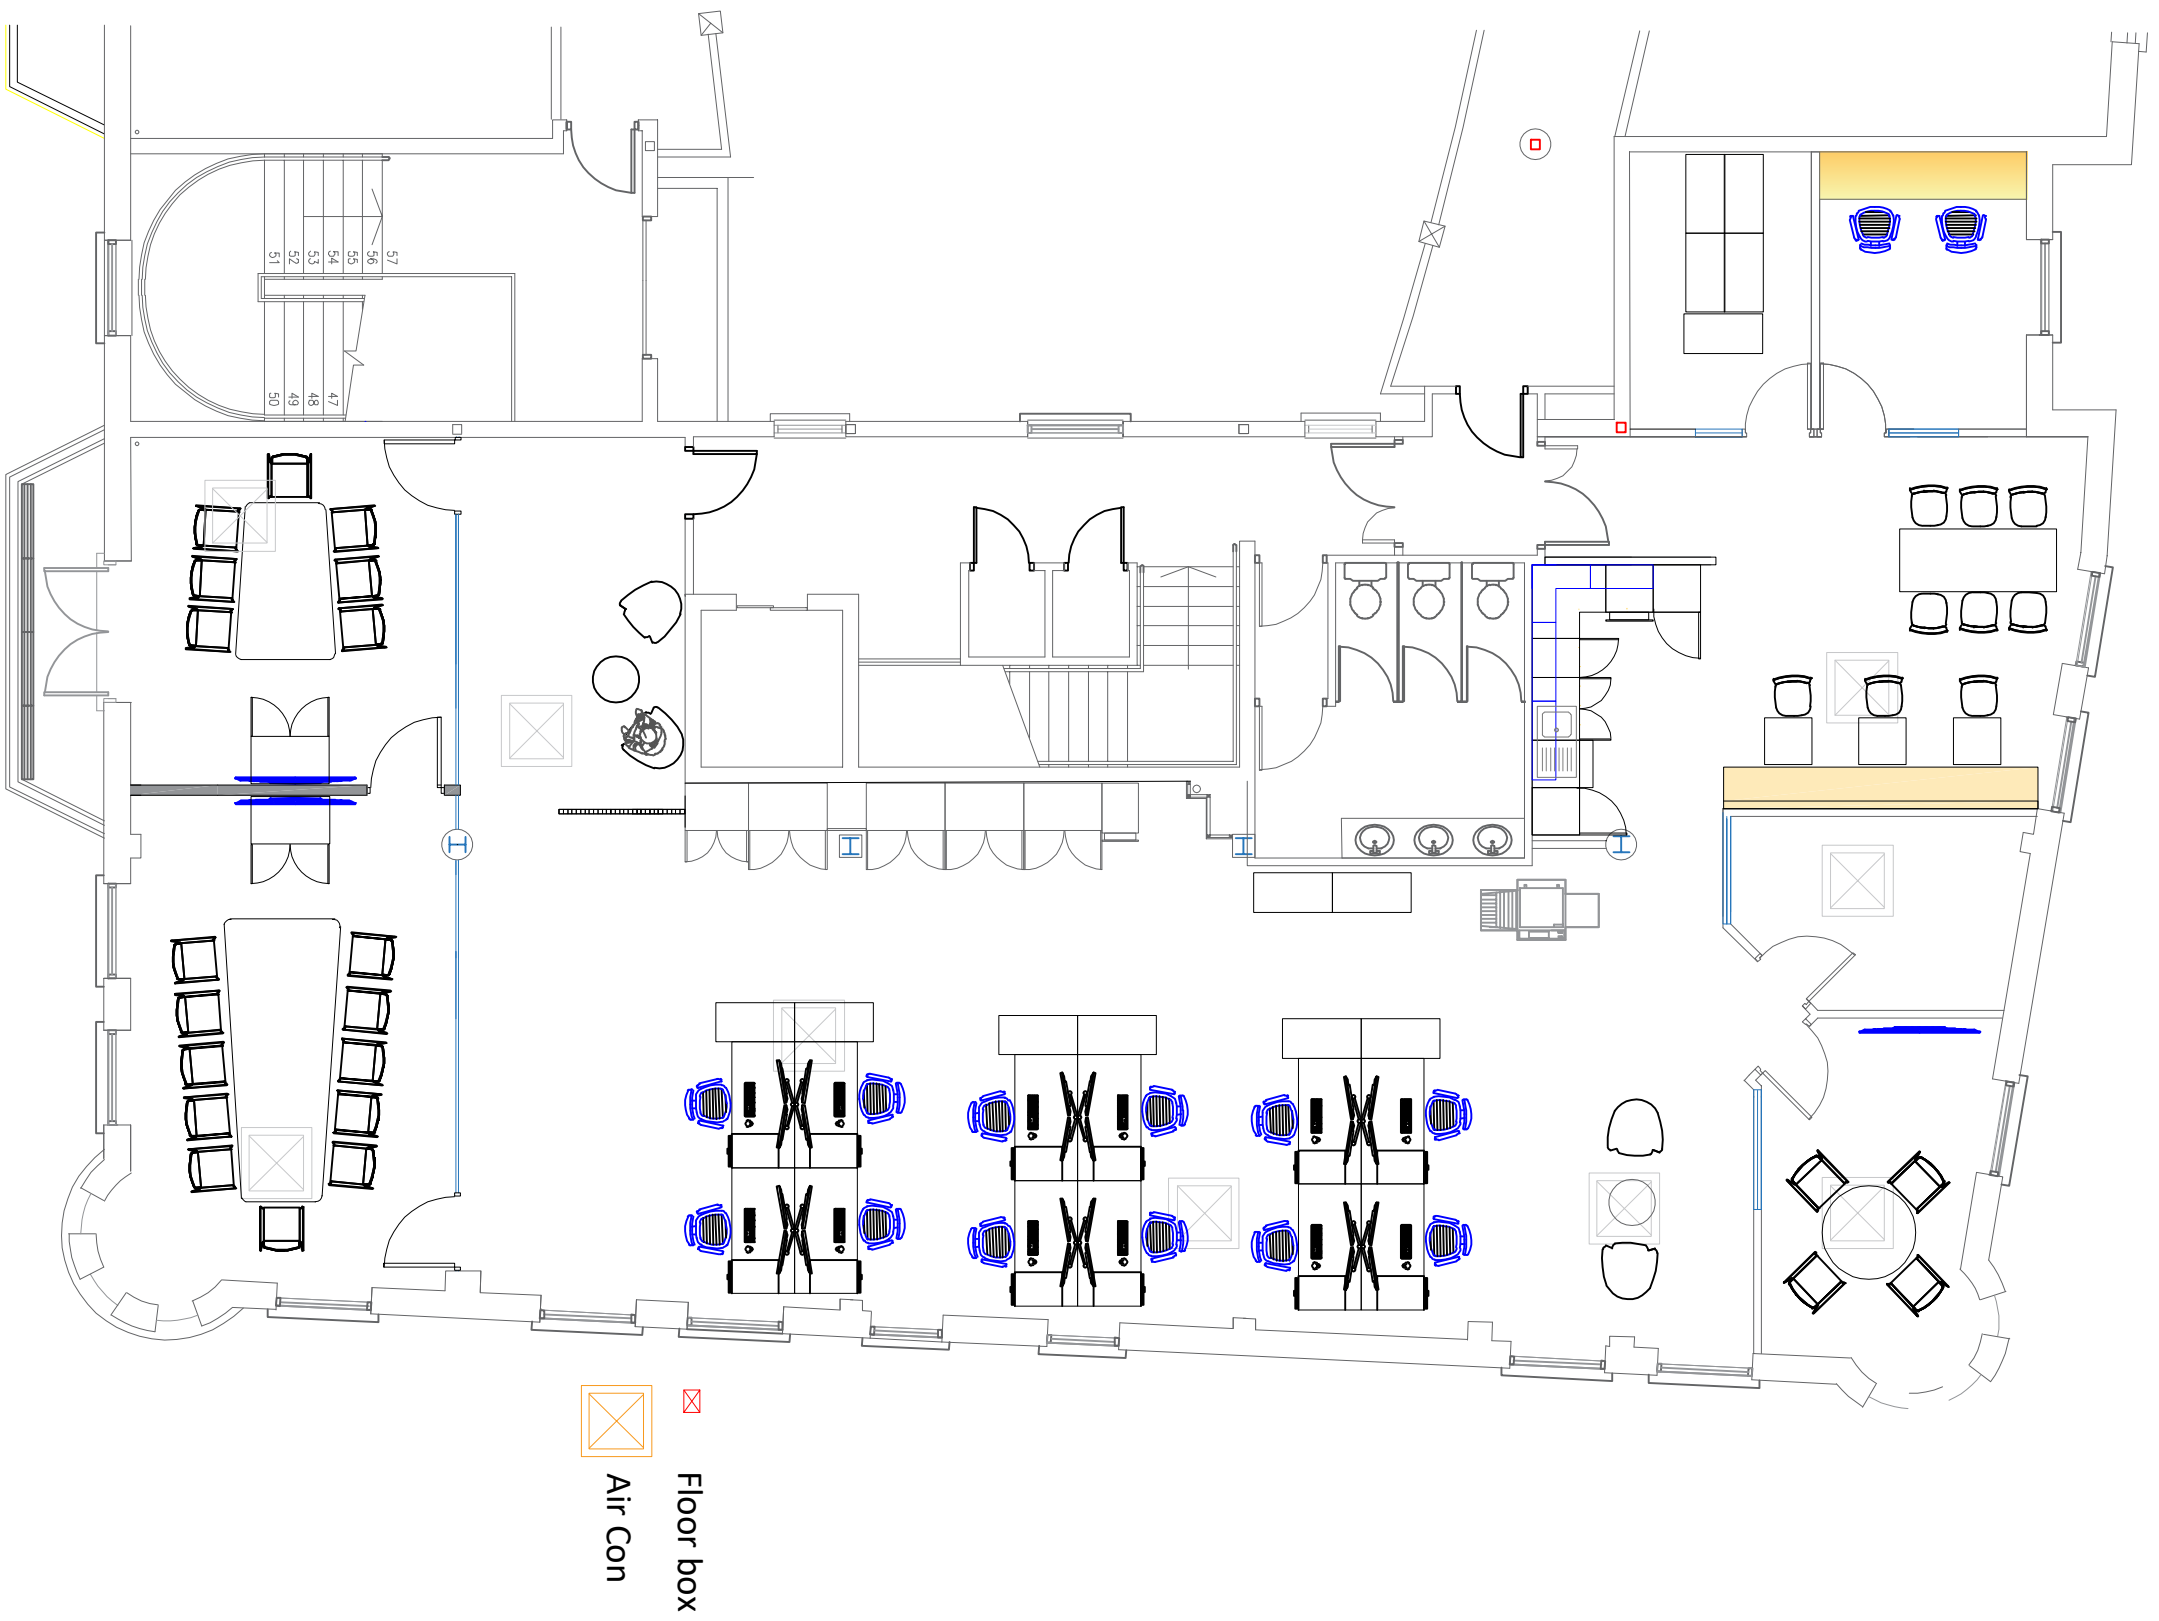

THIS DRAWING REMAINS THE PROPERTY OF DESCOCN LTD AND MAY NOT BE COPIED OR REPRODUCED WITHOUT THEIR WRITTEN PERMISSION

descocn
Working with Space

DESIGN HOUSE, TROMODE,
ISLE OF MAN, IM4 4RG
TEL: (01624) 616939, FAX: (01624) 611177

TITLE
**WILLIS
TOWER HOUSE
PROPOSED**

* DO NOT SCALE FROM THIS DRAWING

DRAWN BY: TRW

DATE	CHECKED
301122	301122

SCALE	PAPER
1:1	A3

DWG NO	DESC1322	AMENDMENT
		270723