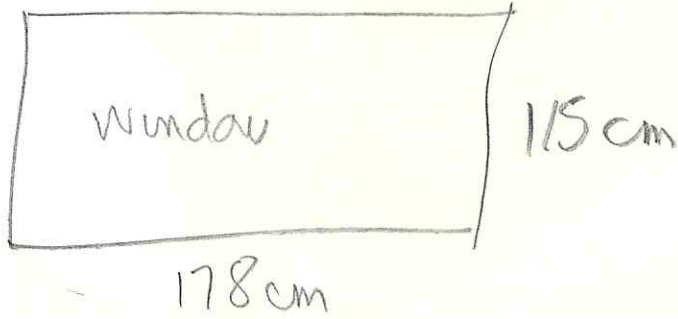

TS 8863 Watterson

existing curtains