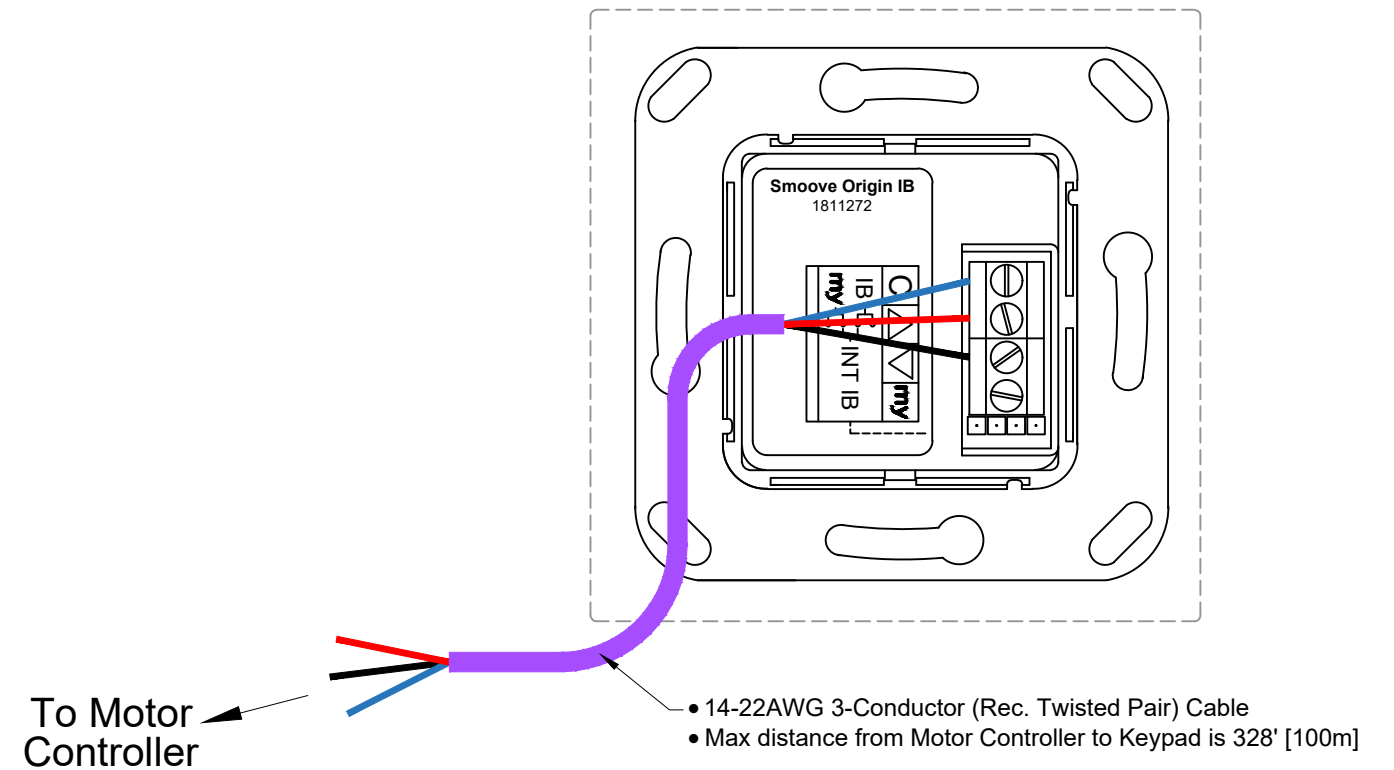

Smoove Origin IB Control
 #1811272 - Pure Shine

Decorative Frames Sold Separately

- #9015023 - Black
- #9015025 - Silver Matte
- #9015026 - Amber Bamboo
- #9015027 - Light Bamboo
- #9015236 - Cherry
- #9015237 - Walnut
- #9015238 - Double Pure

Dwg Title:	Smoove Origin IB Keypad to Motor Controller Wire Detail
Dwg No.:	SO-WIRING-01

Project name:	Technical Library
Client:	Somfy Systems
Address:	121 Herrod Boulevard Dayton, NJ 08810