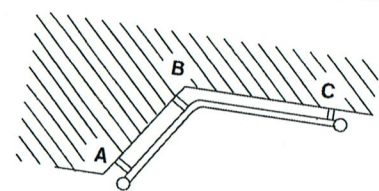

SPLAYED 4 BEND BAY

LENGTHS REQUIRED
 Dimensions in MM or INCHES (Please tick)

AB EF
 (Not less than 300mm) BC BE
 CD DE AF
 (Not less than 300mm)

SPLAYED 6 BEND BAY

LENGTHS REQUIRED
 Dimensions in MM or INCHES (Please tick)

AB GH
 (Not less than 300mm) BC (Not less than 300mm) CD
 DE EF (Not less than 300mm) CF
 (Not less than 300mm) FH FG
 (Not less than 300mm) BG

SINGLE BEND BAY

CENTRE BRACKET
 Please mark position of
 centre bracket or join with
 an 'X' on diagram right