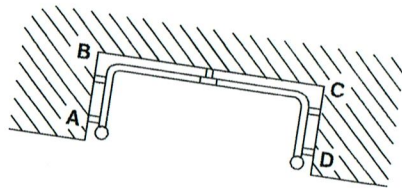

SPLAYED 4 BEND BAY

LENGTHS REQUIRED
 Dimensions in MM or INCHES (Please tick)

AB EF
 (Not less than 300mm) BC BE
 CD DE AF
 (Not less than 300mm)

SPLAYED 6 BEND BAY

LENGTHS REQUIRED
 Dimensions in MM or INCHES (Please tick)

AB GH
 (Not less than 300mm) BC (Not less than 300mm) CD
 DE EF (Not less than 300mm) CF
 (Not less than 300mm) FH FG
 (Not less than 300mm) BG

SINGLE BEND BAY

CENTRE BRACKET
 Please mark position of
 centre bracket or join with
 an 'X' on diagram right