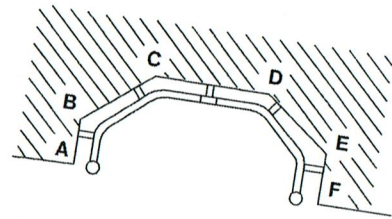

SPLAYED 4 BEND BAY

LENGTHS REQUIRED
 Dimensions in MM or INCHES (Please tick)

AB EF
 (Not less than 300mm) BC BE
 CD DE AF
 (Not less than 300mm)

SPLAYED 6 BEND BAY

LENGTHS REQUIRED
 Dimensions in MM or INCHES (Please tick)

AB GH
 (Not less than 300mm) BC (Not less than 300mm) CD
 DE EF (Not less than 300mm) CF
 (Not less than 300mm) FH FG
 (Not less than 300mm) BG

SINGLE BEND BAY

CENTRE BRACKET
 Please mark position of
 centre bracket or join with
 an 'X' on diagram right