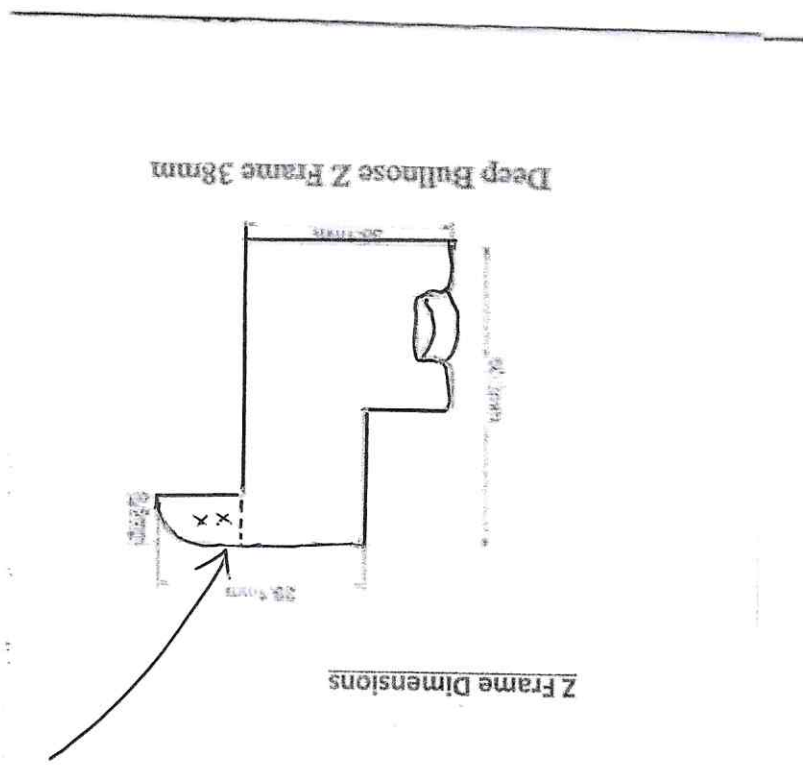

PLEASE CUT OFF LIP.
ON RH SIDE. RAIL

SHUTTER NO 1

Deep Bullnose Z Frame 38mm

Z Frame Dimensions

PLEASE CUT OFF
LIP.
ON LHSIDE RAIL.
OFF SHUTTER NO 4