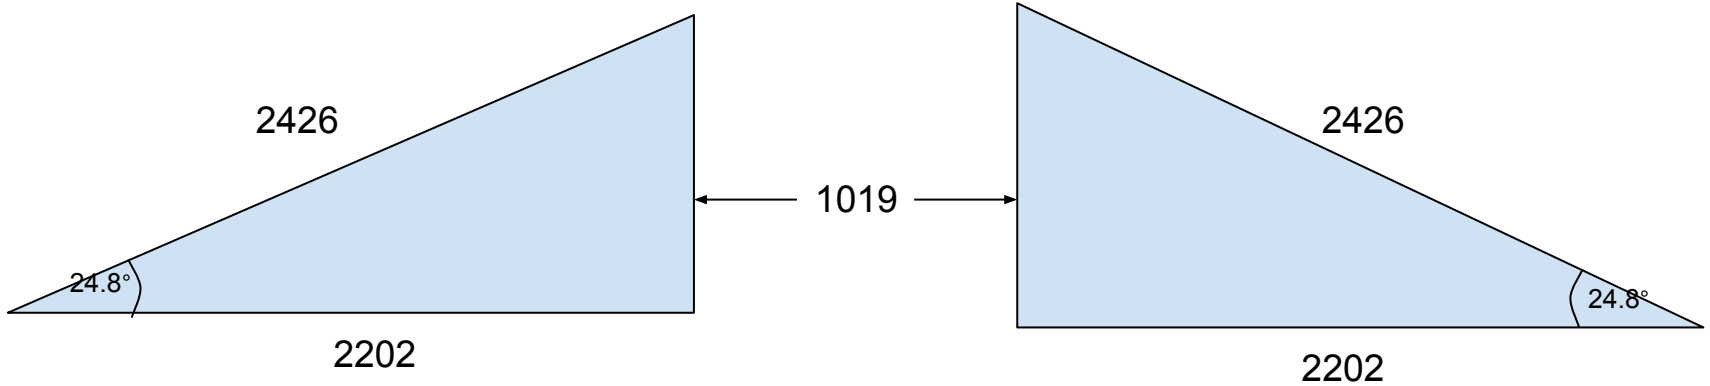

Talbot & Son - TS11828

AE70 24v Tiger Motor - 32mm Elan DuoTone RD/Elephant 4532 - White Rails- Mitred tops

AE40 230v Sonesse WT - 64mm Elan DuoTone/Elephant 4532 - Anthracite Rails - Mitred tops - HD240 Mounting Profile in Anthracite