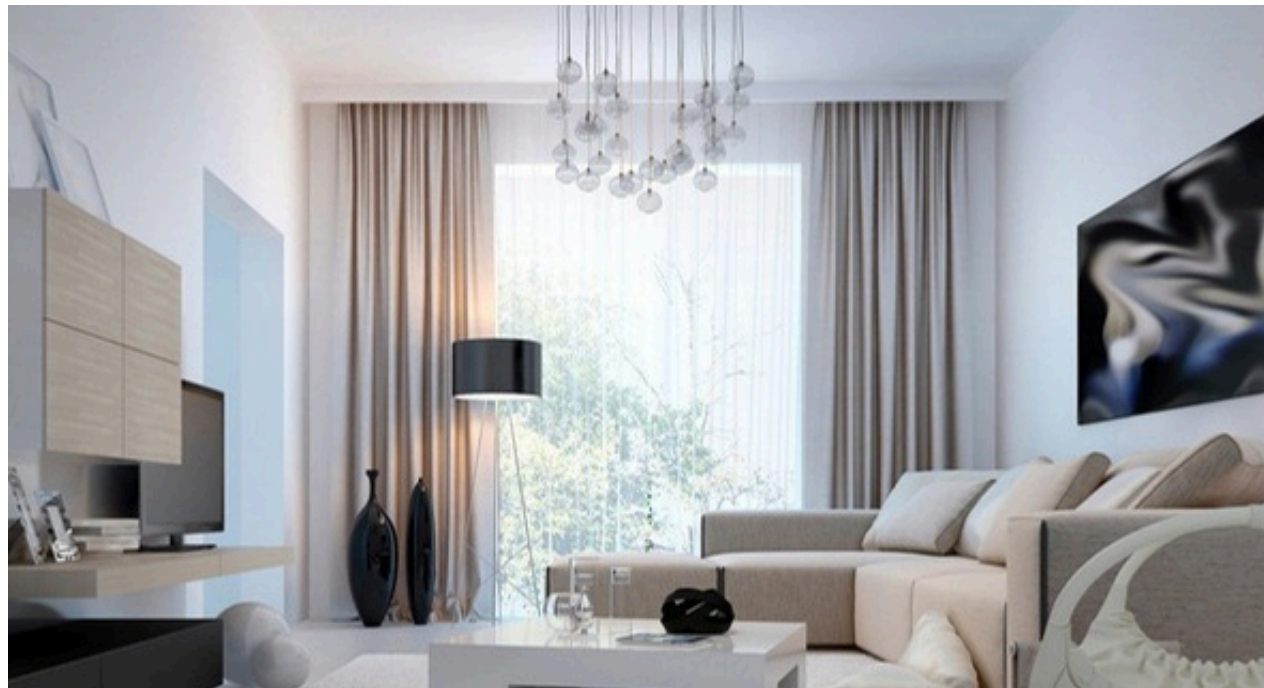

EVAGLIDE MOTORISED TRACK