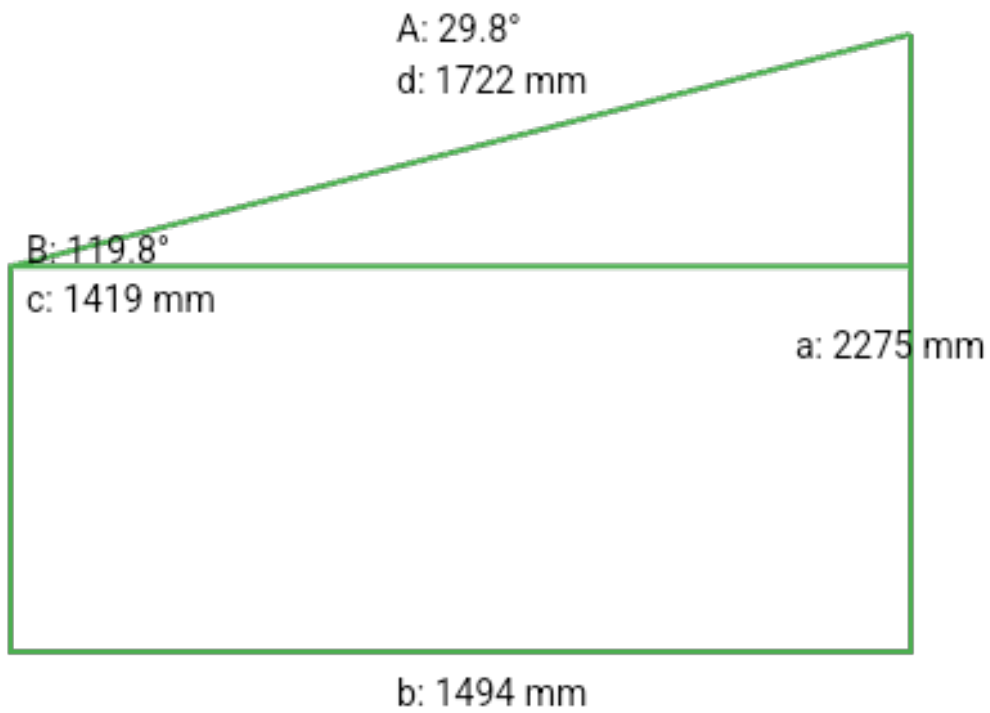

Order Number - TS12085

Window Reference - Left

Extra Rail Required - No

Order Number - TS12085

Window Reference - Right

Extra Rail Required - No