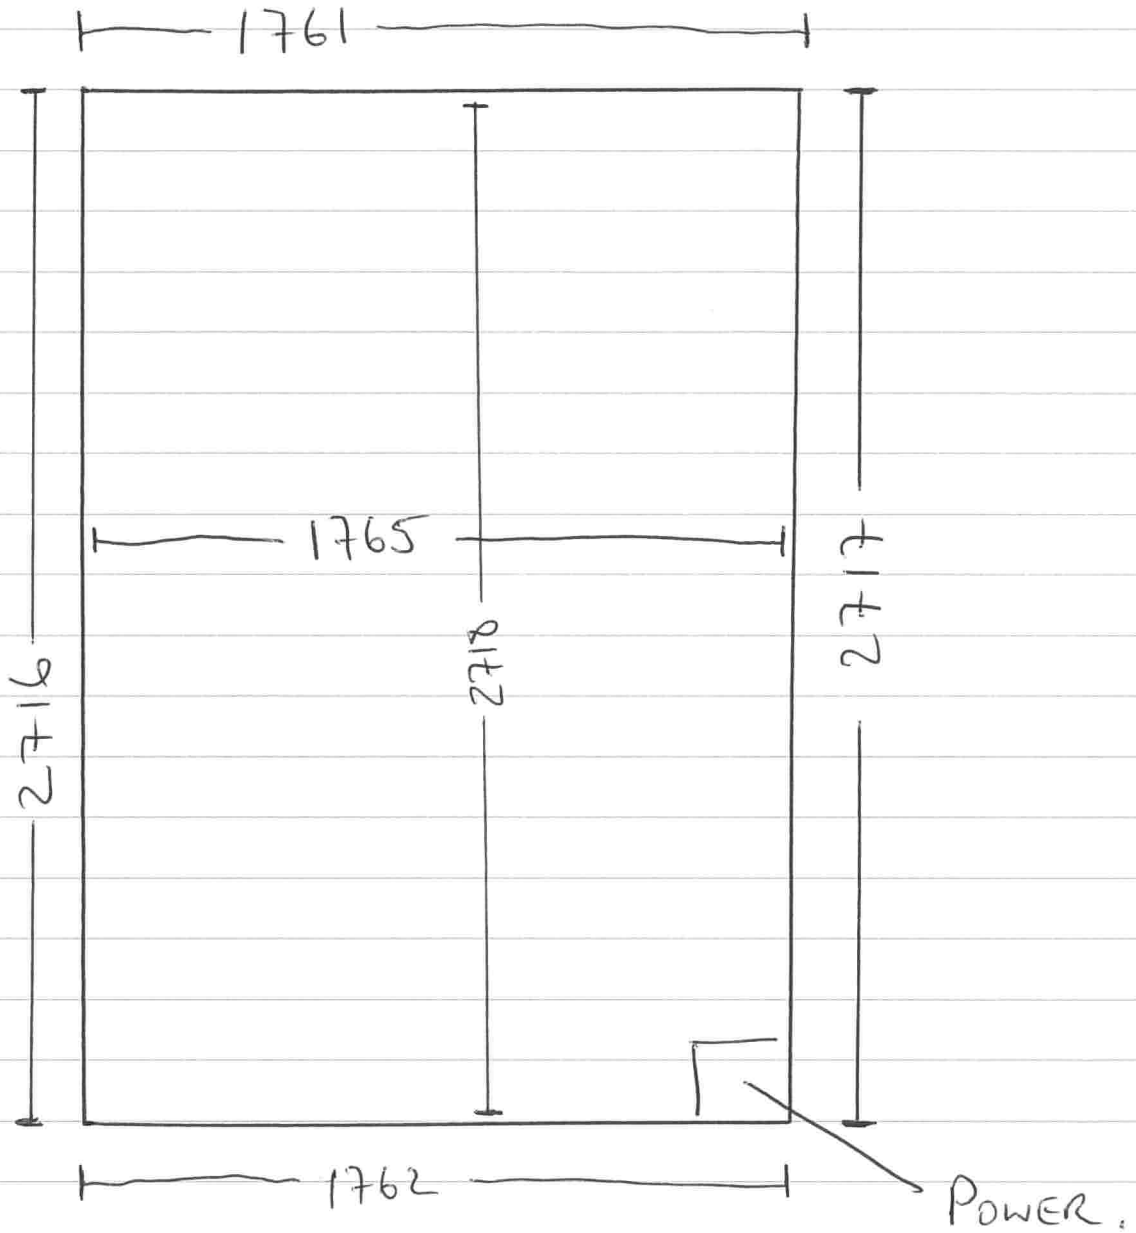

LAFFERTY RAIN 5680

Looking up from inside room.

KURULOCK RL

SPECTRUM 1050 BEIGE