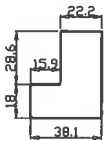

Louvre Quantity(叶片数量): 36

Louvre Size(叶片尺寸): 462.9mm

Rail Size(上下板尺寸): 489.9mm

Aluminium pipe (铝管): 1055mm

Spacer parallel (垫板) : 940.4mm

左扇先打开

Order No(订单号):DG556-SCO SB 8292 ROBERTS

Item(序号): 1

Room(房间号): LH front bed

Louvre Size(叶片类型): 89mm

Large BullNose Z Frame

Large BullNose Z Frame

NOTES:

Shutter Color: Super White 001(覆盖色)

Hinges Color: White(白色)

Qty(数量): 1

Material(材质): Highgrove PVC

Configuration(窗扇结构): LD-R ,IN, 3Side

Tilt rod type(拉杆类型): Hidden Tilt (隐藏拉杆)

Louvre Quantity(叶片数量): 20

Louvre Size(叶片尺寸): 445.3mm

Rail Size(上下板尺寸): 472.3mm

Aluminium pipe (铝管): 915.6mm