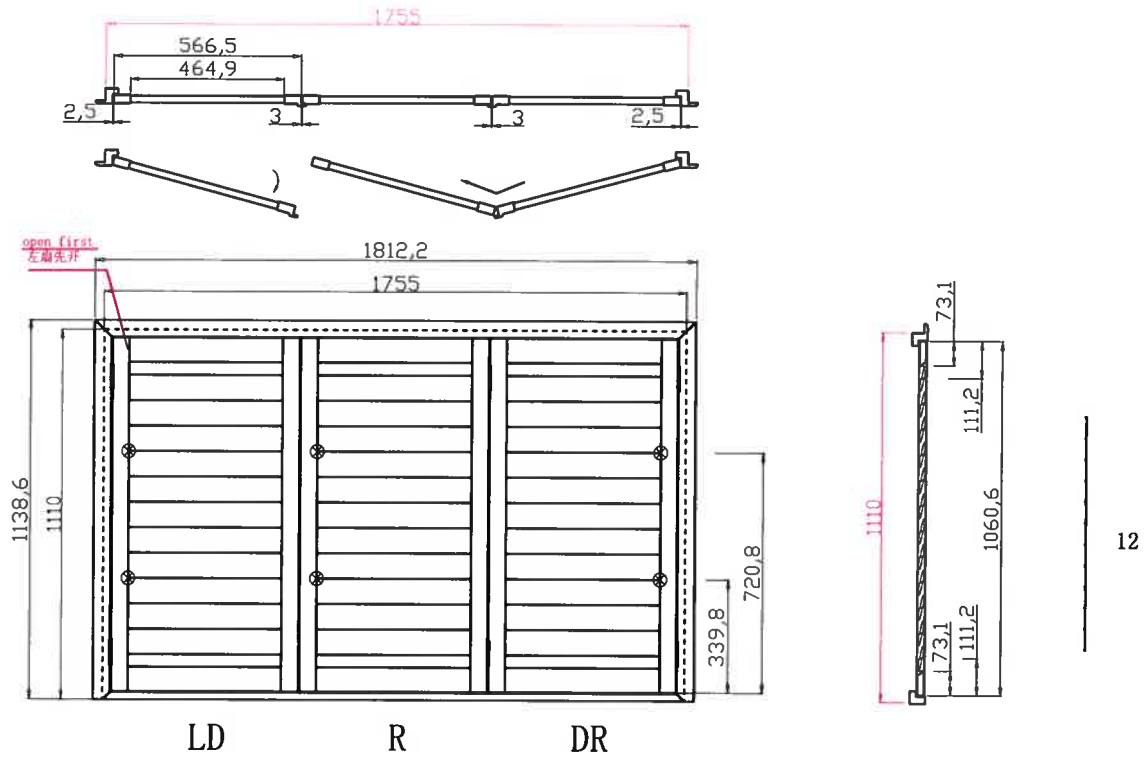

TOTAL PRICE £ 1590

DEPOSIT £ ~~795~~ 800

BALANCE £ 790⁷⁹⁰

PRICE ACCEPTANCE Customer's Signature

Janie Roberts

CASH CHEQUE CARD

£800 cash
 D&A
 8/4/26

ORDER BALANCE TO BE PAID FOR AT FITTING CONFIRMATION

Louvre Quantity(叶片数量): 36

Louvre Size(叶片尺寸): 462.9mm

Rail Size(上下板尺寸): 489.9mm

Aluminium pipe (铝管): 1055mm

Spacer parallel (垫板) : 940.4mm

左扇先打开

Order No(订单号):DG556-SCO SB 8292 ROBERTS

Item(序号): 1