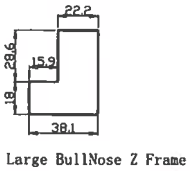

Material(材质): Highgrove PVC

Configuration(窗扇结构): LD-R ,IN, 3Side

Tilt rod type(拉杆类型): Hidden Tilt (隐藏拉杆)

Louvre Quantity(叶片数量): 20

Louvre Size(叶片尺寸): 445.3mm

Rail Size(上下板尺寸): 472.3mm

Aluminium pipe (铝管): 915.6mm

Spacer parallel (垫板) : 788mm

左扇先打开

Order No(订单号):DG556-SCO SB 8292 ROBERTS

Item(序号): 2

Room(房间号): Middle front bed

Louvre Size(叶片类型): 89mm

Astrigal Stile 50.8mm, Large BullNose Z Frame PVC

12

Large BullNose Z Frame

Large BullNose Z Frame

NOTES:

Shutter Color: Super White 001(覆盖色)

Hinges Color: White(白色)

Qty(数量): 1

Material(材质): Highgrove PVC

Configuration(窗扇结构): LDL-DR ,IN, 3Side Astrigal Stile 50.8mm, Large BullNose Z Frame PVC

Tilt rod type(拉杆类型): Hidden Tilt (隐藏拉杆)

Louvre Quantity(叶片数量): 36

Louvre Size(叶片尺寸): 466.2mm

Rail Size(上下板尺寸): 493.2mm

Aluminium pipe (铝管): 1095.6mm

Spacer parallel (垫板): 940.4mm

右扇先打开

Order No(订单号):DG556-SCO SB 8292 ROBERTS