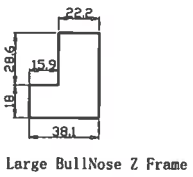

TOTAL PRICE £ 1590

DEPOSIT £ ~~795~~ 800

BALANCE £ 790⁷⁹⁰

PRICE ACCEPTANCE Customer's Signature

Janie Roberts

CASH CHEQUE CARD

£800 cash
 D&A
 8/4/26

ORDER BALANCE TO BE PAID FOR AT FITTING CONFIRMATION

NOTES:

Shutter Color: Super White 001(覆盖色)

Hinges Color: White(白色)

Qty(数量): 1

Material(材质): Highgrove PVC

Configuration(窗扇结构): LD-RDR ,IN, 3Side Astrigal Stile 50.8mm, Large BullNose Z Frame PVC

Tilt rod type(拉杆类型): Hidden Tilt (隐藏拉杆)

Louvre Quantity(叶片数量): 36

Louvre Size(叶片尺寸): 462.9mm

Rail Size(上下板尺寸): 489.9mm

Aluminium pipe (铝管): 1055mm

Spacer parallel (垫板) : 940.4mm

左扇先打开

Order No(订单号):DG556-SCO SB 8292 ROBERTS

Item(序号): 1