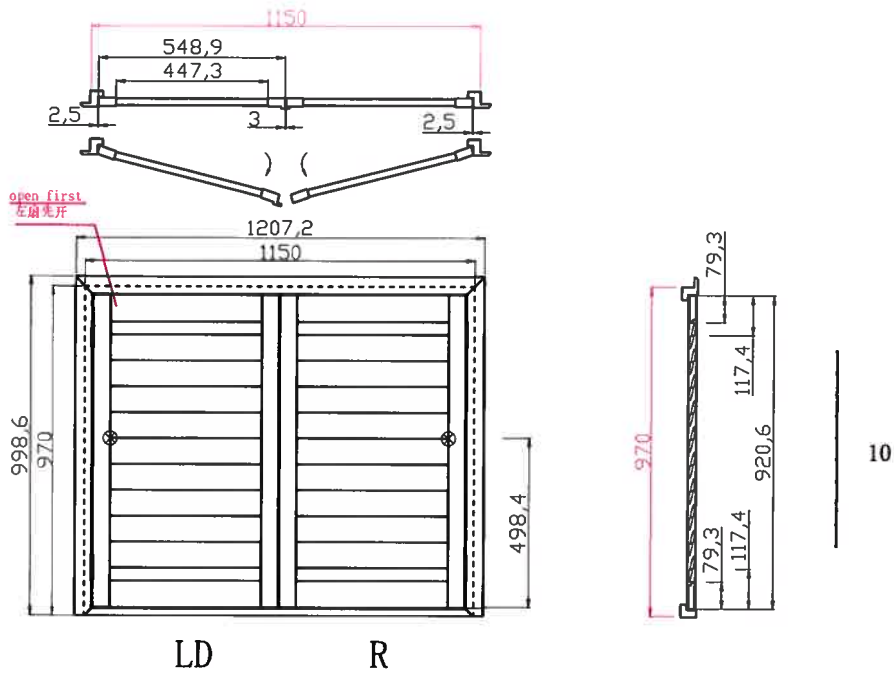

NOTES:

Shutter Color: Super White 001(覆盖色)

Hinges Color: White(白色)

Qty(数量): 1

Material(材质): Highgrove PVC

Configuration(窗扇结构): LD-R ,IN, 3Side

Tilt rod type(拉杆类型): Hidden Tilt (隐藏拉杆)

Louvre Quantity(叶片数量): 20

Louvre Size(叶片尺寸): 445.3mm

Rail Size(上下板尺寸): 472.3mm

Aluminium pipe (铝管): 915.6mm

Spacer parallel (垫板) : 788mm

左扇先打开

Order No(订单号):DG556-SCO SB 8292 ROBERTS

Item(序号): 2

Room(房间号): Middle front bed

Louvre Size(叶片类型): 89mm

Astrigal Stile 50.8mm, Large BullNose Z Frame PVC