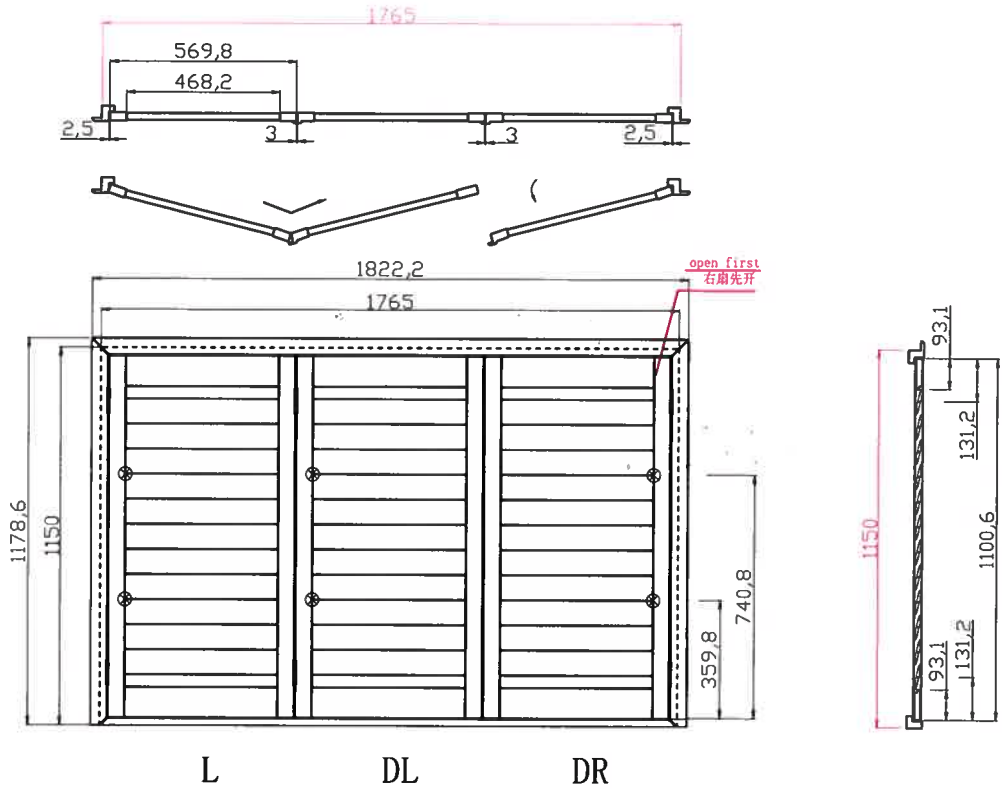

12

NOTES:

Shutter Color: Super White 001(覆盖色)

Hinges Color: White(白色)

Qty(数量): 1

Material(材质): Highgrove PVC

Configuration(窗扇结构): LDL-DR ,IN, 3Side Astrigal Stile 50.8mm, Large BullNose Z Frame PVC

Tilt rod type(拉杆类型): Hidden Tilt (隐藏拉杆)

Louvre Quantity(叶片数量): 36

Louvre Size(叶片尺寸): 466.2mm

Rail Size(上下板尺寸): 493.2mm

Aluminium pipe (铝管): 1095.6mm

Spacer parallel (垫板): 940.4mm

右扇先打开

Order No(订单号):DG556-SCO SB 8292 ROBERTS

Item(序号): 3

Room(房间号): RH front bed

Louvre Size(叶片类型): 89mm