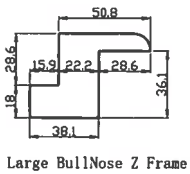

Material(材质): Highgrove PVC

Configuration(窗扇结构): LD-R ,IN, 3Side

Tilt rod type(拉杆类型): Hidden Tilt (隐藏拉杆)

Louvre Quantity(叶片数量): 20

Louvre Size(叶片尺寸): 445.3mm

Rail Size(上下板尺寸): 472.3mm

Aluminium pipe (铝管): 915.6mm

Spacer parallel (垫板) : 788mm

左扇先打开

Order No(订单号):DG556-SCO SB 8292 ROBERTS

Item(序号): 2

Room(房间号): Middle front bed

Louvre Size(叶片类型): 89mm

Astrigal Stile 50.8mm, Large BullNose Z Frame PVC

12

Large BullNose Z Frame

Large BullNose Z Frame

NOTES:

Shutter Color: Super White 001(覆盖色)

Hinges Color: White(白色)

Qty(数量): 1

Material(材质): Highgrove PVC

Configuration(窗扇结构): LDL-DR ,IN, 3Side Astrigal Stile 50.8mm, Large BullNose Z Frame PVC

Tilt rod type(拉杆类型): Hidden Tilt (隐藏拉杆)

Louvre Quantity(叶片数量): 36

Louvre Size(叶片尺寸): 466.2mm

Rail Size(上下板尺寸): 493.2mm

Aluminium pipe (铝管): 1095.6mm

Spacer parallel (垫板): 940.4mm

右扇先打开

Order No(订单号):DG556-SCO SB 8292 ROBERTS