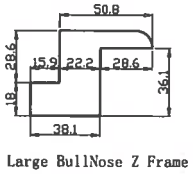

TOTAL PRICE £ 1590

DEPOSIT £ ~~795~~ 800

BALANCE £ 790⁷⁹⁰

PRICE ACCEPTANCE Customer's Signature

Janie Roberts

CASH CHEQUE CARD

£800 cash
 D&A
 8/4/26

ORDER BALANCE TO BE PAID FOR AT FITTING CONFIRMATION

Louvre Quantity(叶片数量): 36

Louvre Size(叶片尺寸): 462.9mm

Rail Size(上下板尺寸): 489.9mm

Aluminium pipe (铝管): 1055mm

Spacer parallel (垫板) : 940.4mm

左扇先打开

Order No(订单号):DG556-SCO SB 8292 ROBERTS

Item(序号): 1