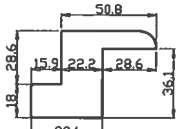

Large BullNose Z Frame