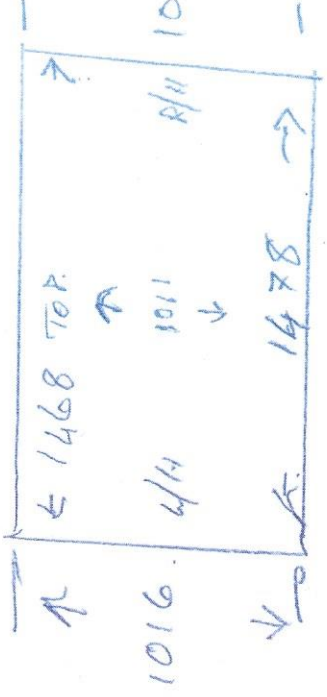

OFFICE R/H

35 X 20  
WOODEN STRIP

1068

TO CEILING  
CEILING RUNS  
@ AN ANGLE.

WINDOW FACING WINDOW.

1809

1075

CARRIFORTH

MEETING ROOM WINDOW

1468

1011

1020

1037

Office R/H = 1468 x 1042

MEETING ROOM = 1468 x 1011

w/strip = 1809 x 1075

203

203

260

£466

666