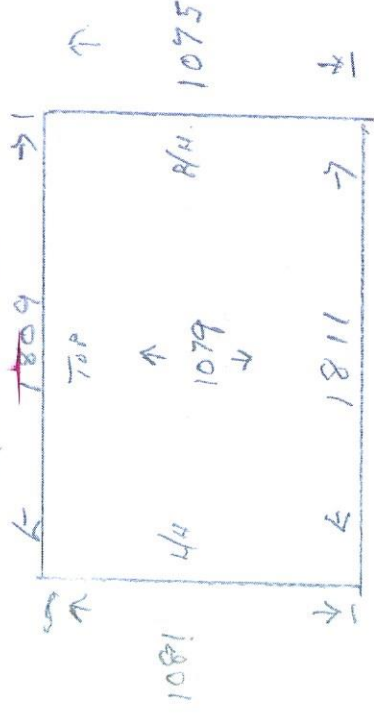

OFFICE R/H

35 X 20  
WOODEN STRIP

1068

TO CEILING  
CEILING RUNS  
@ AN ANGLE.

WINDOW FACING WINDOW.

1809

1075

CARRIFORTH

MEETING ROOM WINDOW

1468

1011

1020

1037

Office R/H = 1468 x 1042

MEETING ROOM = 1468 x 1011

w/strip = 1809 x 1075