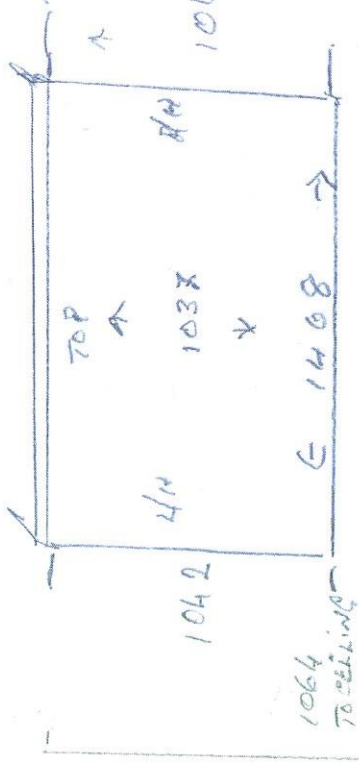

OFFICE R/H

35 X 20  
WOODEN STRIP

1068

TO CEILING  
CEILING RUNS  
@ AN ANGLE.

WINDOW FACING WINDOW.

1809

1075

CARRIFORTH

MEETING ROOM WINDOW

1468

1011

1020

1037

Office R/H = 1468 x 1042

MEETING ROOM = 1468 x 1011

w/strip = 1809 x 1075

203

203

260

£466

666