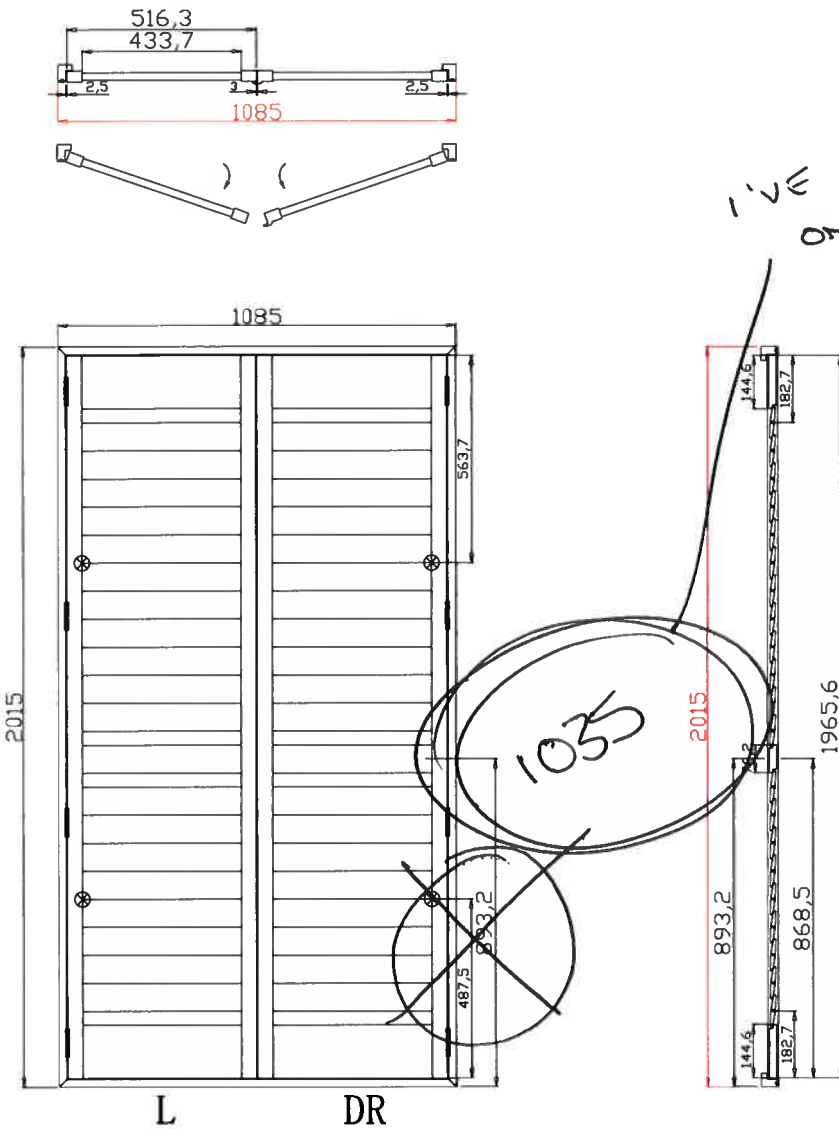

Tilt rod type(拉杆类型): Easy tilt rod(齿条拉杆)

Louvre Quantity(叶片数量): 28

Louvre Size(叶片尺寸): 404.5mm

Rail Size(上下板尺寸): 456.2mm

Order No(订单号):RAIN 5063 BRANDON

Item(序号): 2

Room(房间号):BAY C

Louvre Size(叶片类型): 89mm

Configuration(窗扇结构): R,IN, 4Side, 41.3mm Butt, 46mm Vintage L

Tilt rod type(拉杆类型): Easy tilt rod(齿条拉杆)

Louvre Quantity(叶片数量): 14

Louvre Size(叶片尺寸): 526.3mm

Rail Size(上下板尺寸): 578mm

Order No(订单号):RAIN 5063 BRANDON

Item(序号): 3

Room(房间号):BAY R

Louvre Size(叶片类型): 89mm

VL-46.5

I'VE CHANGED THIS ON MATRIX PLEASE LET D & G KNOW

12

9

NOTES:

Louvre Quantity(叶片数量): 42

Louvre Size(叶片尺寸): 432mm

Rail Size(上下板尺寸): 483.7mm

Order No(订单号):RAIN 5063 BRANDON

Item(序号): 4

Room(房间号):BED

Louvre Size(叶片类型): 89mm