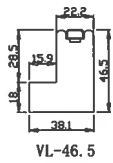

Tilt rod type(拉杆类型): Easy tilt rod(齿条拉杆)

Louvre Quantity(叶片数量): 28

Louvre Size(叶片尺寸): 404.5mm

Rail Size(上下板尺寸): 456.2mm

Order No(订单号):RAIN 5063 BRANDON

Item(序号): 2

Room(房间号):BAY C

Louvre Size(叶片类型): 89mm

Configuration(窗扇结构): R,IN, 4Side, 41.3mm Butt, 46mm Vintage L

Tilt rod type(拉杆类型): Easy tilt rod(齿条拉杆)

Louvre Quantity(叶片数量): 14

Louvre Size(叶片尺寸): 526.3mm

Rail Size(上下板尺寸): 578mm

Order No(订单号):RAIN 5063 BRANDON

Item(序号): 3

Room(房间号):BAY R

Louvre Size(叶片类型): 89mm

VL-46.5

I'VE CHANGED THIS ON MATRIX PLEASE LET D & G KNOW

12

9

NOTES: