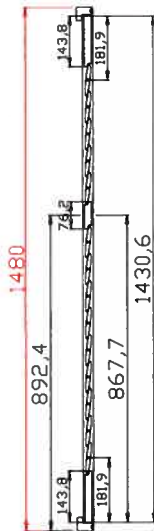

Room	Width	Drop	Slat Size	Colour	Control LH or RH	Fitting Height	Price
BAY L	670	1680	89mm	VINTAGE L 46mm LINEN WHITE.	L	MIDRAIL 2900mm	405
↓ C	1030	↓	↓	PEARL HINGES. 4 SIDED	LR	↓	636
↓ R	660	↓	↓	EASY TILT.	R	↓	405
BED	1085	2015	↓	↓	LR	1035mm	890
							£ 2336

Tilt rod type(拉杆类型): Easy tilt rod(齿条拉杆)

Louvre Quantity(叶片数量): 28

Louvre Size(叶片尺寸): 404.5mm

Rail Size(上下板尺寸): 456.2mm

Order No(订单号):RAIN 5063 BRANDON

Item(序号): 2

Room(房间号):BAY C

Louvre Size(叶片类型): 89mm

Configuration(窗扇结构): R,IN, 4Side, 41.3mm Butt, 46mm Vintage L

Tilt rod type(拉杆类型): Easy tilt rod(齿条拉杆)

Louvre Quantity(叶片数量): 14

Louvre Size(叶片尺寸): 526.3mm

Rail Size(上下板尺寸): 578mm

Order No(订单号):RAIN 5063 BRANDON

Item(序号): 3

Room(房间号):BAY R

Louvre Size(叶片类型): 89mm

VL-46.5

I'VE CHANGED THIS ON MATRIX PLEASE LET D & G KNOW

12

9

NOTES: