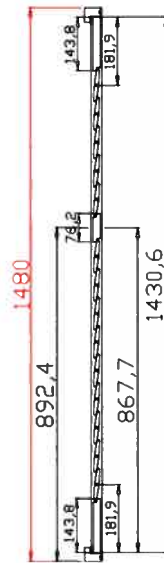

Room	Width	Drop	Slat Size	Colour	Control LH or RH	Fitting Height	Price
BAY L	670	1680	89mm	VINTAGE L 46mm LINEN WHITE.	L	MIDRAIL 2900mm	405
↓ C	1030	↓	↓	PEARL HINGES. 4 SIDED	LR	↓	636
↓ R	660	↓	↓	EASY TILT.	R	↓	405
BED	1085	2015	↓	↓	LR	1035mm	890
							£ 2336

Tilt rod type(拉杆类型): Easy tilt rod(齿条拉杆)

Louvre Quantity(叶片数量): 14

Louvre Size(叶片尺寸): 536.3mm

Rail Size(上下板尺寸): 588mm

Order No(订单号):RAIN 5063 BRANDON

Item(序号): 1

Room(房间号):BAY L

Louvre Size(叶片类型): 89mm

Tilt rod type(拉杆类型): Easy tilt rod(齿条拉杆)

Louvre Quantity(叶片数量): 28

Louvre Size(叶片尺寸): 404.5mm

Rail Size(上下板尺寸): 456.2mm

Order No(订单号):RAIN 5063 BRANDON

Item(序号): 2

Room(房间号):BAY C

Louvre Size(叶片类型): 89mm

Item(序号): 3

Room(房间号):BAY R

Louvre Size(叶片类型): 89mm

VL-46.5

I'VE CHANGED THIS ON MATRIX PLEASE LET D & G KNOW

12

9

NOTES: