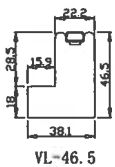

Configuration(窗扇结构): R,IN, 4Side, 41.3mm Butt, 46mm Vintage L

Tilt rod type(拉杆类型): Easy tilt rod(齿条拉杆)

Louvre Quantity(叶片数量): 14

Louvre Size(叶片尺寸): 526.3mm

Rail Size(上下板尺寸): 578mm

Order No(订单号):RAIN 5063 BRANDON

Item(序号): 3

Room(房间号):BAY R

Louvre Size(叶片类型): 89mm

VL-46.5

I'VE CHANGED THIS ON MATRIX PLEASE LET D & G KNOW

12

9

NOTES:

Louvre Quantity(叶片数量): 42

Louvre Size(叶片尺寸): 432mm

Rail Size(上下板尺寸): 483.7mm

Order No(订单号):RAIN 5063 BRANDON

Item(序号): 4

Room(房间号):BED

Louvre Size(叶片类型): 89mm