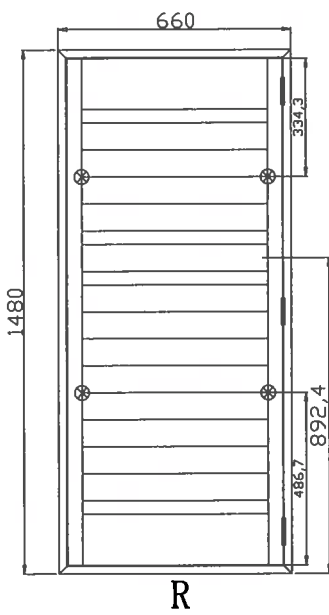

Tilt rod type(拉杆类型): Easy tilt rod(齿条拉杆)

Louvre Quantity(叶片数量): 14

Louvre Size(叶片尺寸): 536.3mm

Rail Size(上下板尺寸): 588mm

Order No(订单号):RAIN 5063 BRANDON

Item(序号): 1

Room(房间号):BAY L

Louvre Size(叶片类型): 89mm

Tilt rod type(拉杆类型): Easy tilt rod(齿条拉杆)

Louvre Quantity(叶片数量): 28

Louvre Size(叶片尺寸): 404.5mm

Rail Size(上下板尺寸): 456.2mm

Order No(订单号):RAIN 5063 BRANDON

Item(序号): 2

Room(房间号):BAY C

Louvre Size(叶片类型): 89mm

Configuration(窗扇结构): R,IN, 4Side, 41.3mm Butt, 46mm Vintage L

Tilt rod type(拉杆类型): Easy tilt rod(齿条拉杆)

Louvre Quantity(叶片数量): 14

Louvre Size(叶片尺寸): 526.3mm

Rail Size(上下板尺寸): 578mm

Order No(订单号):RAIN 5063 BRANDON

Item(序号): 3

Room(房间号):BAY R

Louvre Size(叶片类型): 89mm

VL-46.5

I'VE CHANGED THIS ON MATRIX PLEASE LET D & G KNOW

12

9

NOTES: