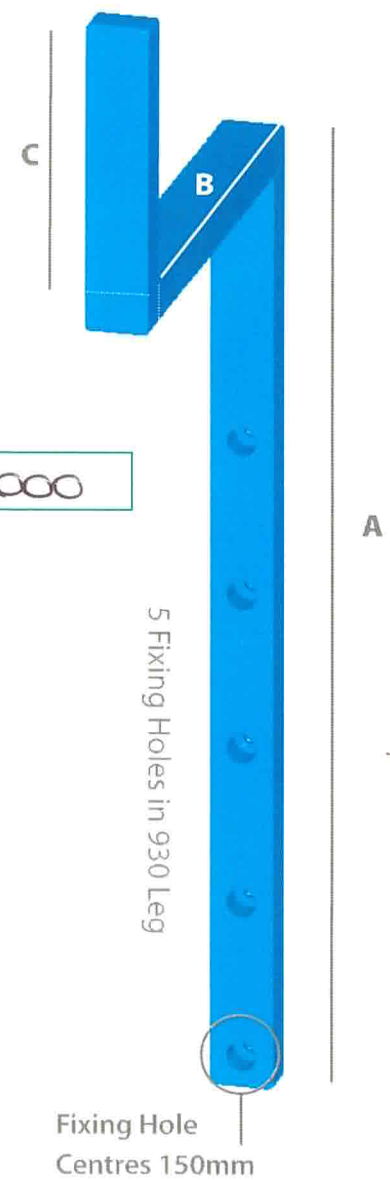

Note: The prices quoted on the website are for standard size brackets in 60 x 40 section

Unless specified our default bracket manufacture is in Mild Steel

TEL: 01794 367 286