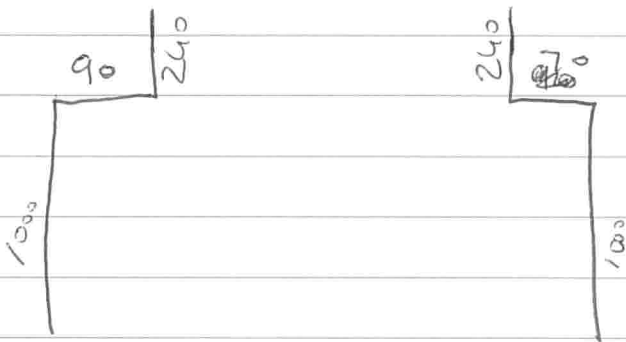

CHOCOS

990 markku+

FM, 3000

3900 x 2000

CURTAIN BRACKETS

5m CABLE

SACKS INSIDE SHOP.

CARPETS - Black
RUBIC - Black.

VIBRA Box

Specialists in Awnings Brackets & Fixings

Gutter Bracket

Customer Name & Tel N° **RAINBOW BLINDS** /01698 351888

Customer Ref (If known) **6670 / RAY CREWAL**

Date of Order

Colour **CONCEPT BLACK 50915**

Number required **2**

Awning Manufacturer **MARKILUX**

Model Number or Name **990**

Size of Awning Length **3900** Projection **2000**

Building Substrate **METAL**
Brick, concrete block etc.

Dimensions;

A: STANDARD **930mm**

B: Please provide the required dimension in mm. **90mm / 70mm**

C: Standard 250mm
if different required enter in mm. **240 mm**

Material Section:
Max Stand Off per section.
Max 'B' for 60 x 40mm is 600mm
Max 'B' for 60 x 60mm is 800mm
Max 'B' for 80 x 80mm is 1000mm