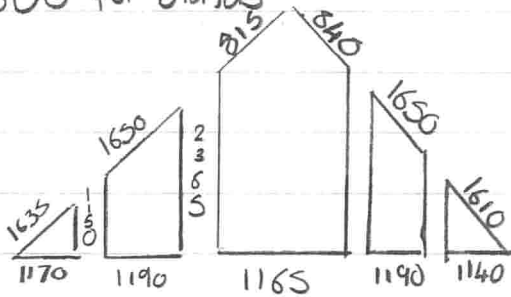

OPTION 1

£ 2600 for blinds

Motorised add-ons

LW25 B83 x 3 = £ 684

Power 1x2.5 DC RTS x 1 = £210

Setuo 1 Pure RTS x 1 = £ 39.90

OPTION 2

£ 2600 for blinds

LW25 B44 x 5 = £ 1020

Power 1x2.5 DC RTS x 1 = £210

Setuo 1 Pure RTS x 1 = £39.90

Prices based on shadow B/O (Eclipse D)

VELUX

GGL Rk08

4 windows 1025 BLACK OUT