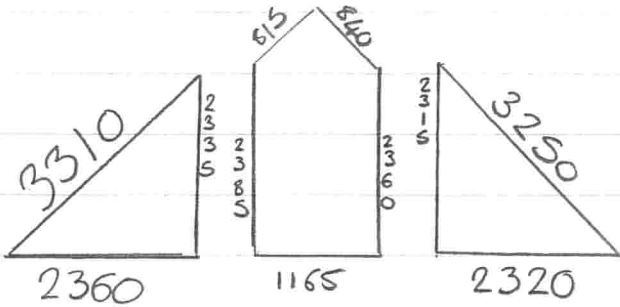

OPTION 1

£ 2600 for blinds

Motorised add-ons

LW25 B83 x 3 = £ 684

Power 1x2.5 DC RTS x 1 = £210

Setuo 1 Pure RTS x 1 = £ 39.90