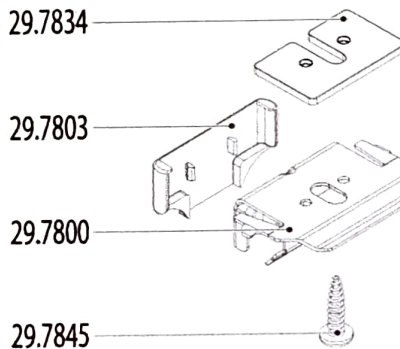

20mm Pleated Standard Rail

Standard Rail 297100

14mm

22mm

Shuttle Rail 297152

20mm

22mm

Fixing Rail 297153

12.5mm

18mm

Standard Rail Bracket 297800

23mm

17mm

29.7834

29.7803

29.7800

29.7845

16mm

25mm

Fixing Rail Bracket 297802

9mm

18mm

13mm (16mm with 297824 face fix adapter)

20mm (25mm with 297824 face fix adapter)