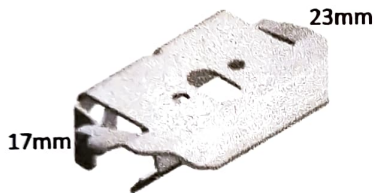

20mm Pleated Standard Rail

Standard Rail 297100

14mm

22mm

Shuttle Rail 297152

20mm

22mm

Fixing Rail 297153

12.5mm

18mm

Standard Rail Bracket 297800

23mm

17mm

29.7834

29.7803

29.7800