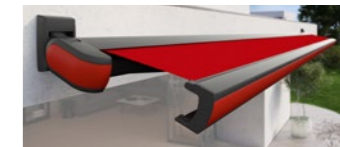

Traffic red RAL 3020 | 5204 | 31003