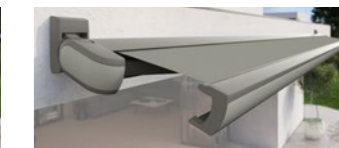

Pearl mouse grey RAL 7048 | 5229 | 31487

Agate grey RAL 7038 | 5215 | 31592

7609588 - 06/2020 - We reserve the right to make technical modifications without giving prior notice. Colours may differ slightly from those depicted in both hue and finish.

© RAL Bonn 2020