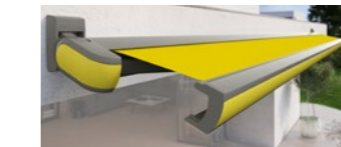

Our special architecture edition (Styling panel colour | Awning frame colour | Cover pattern)

Sulphur yellow RAL 1016 | 5215 | 32471