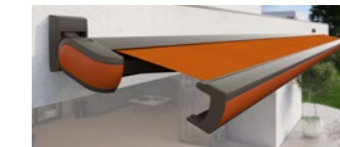

Red orange RAL 2001 | 5229 | 30912