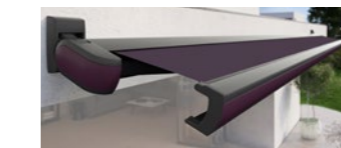

Purple violet RAL 4007 | 5204 | 31054