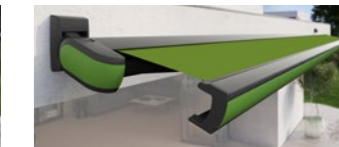

Traffic red RAL 3020 | 5204 | 31003

Yellow green RAL 6018 | 5204 | 32506