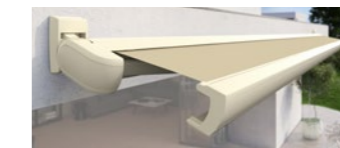

Purple violet RAL 4007 | 5204 | 31054

Pearl white RAL 1013 | 5233 | 30937