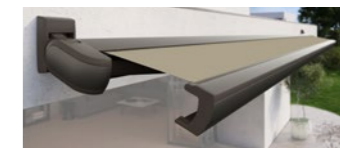

Pearl mouse grey RAL 7048 | 5229 | 31487