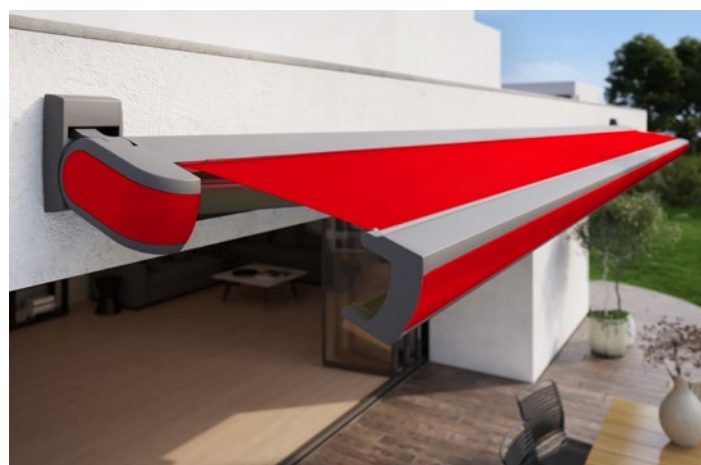

The awning with both elegant curves and clean lines.

**markilux MX-3**

The know-how and long-standing experience of the engineers, product and textile designers at markilux have been brought together in the creation of this solar protection system. A new awning that shows real character over its entire width: In the design of its innovative technology, its quality and in the unequalled choice of markilux fabric patterns and colours.

It cuts a good figure and offers perfect sizes as well. Ideal for giving you maximum pleasure and beautiful shade: up to 600 cm x 300 cm or 500 cm x 350 cm (awning width x projection).

**Safe and versatile**

Clever installation solutions for face, top or eaves fixture keep the awning securely in place and safe. The pitch can be varied between 5 and 35 degrees when face fixing the awning and between 5 and 70 degrees in the case of top or eaves fixture.