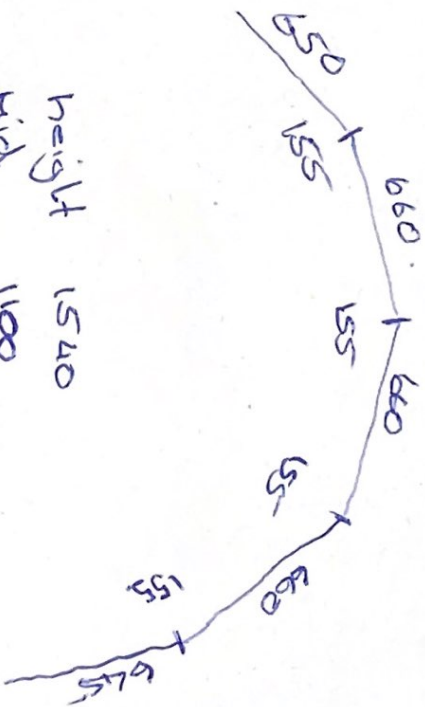

height 1610.
mid 1215
40mm handles

76mm houv.
Pore White,
Silent Tilt
MDF

48 x 35 mm Batten x 5

height 1540
mid 1100
40mm handles