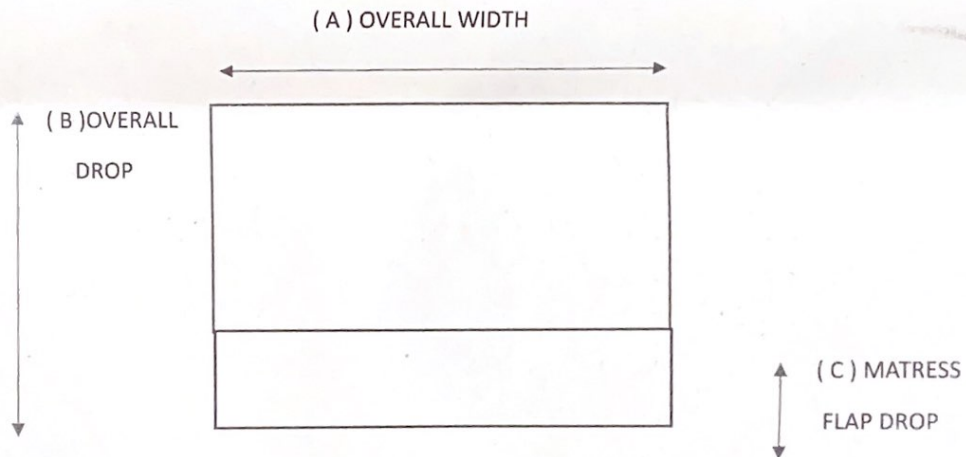

HEADBOARD ORDER FORM

CUSTOMER NAME

ORDER No

ROOM

flat TO Top

FABRIC

STYLE

PLAIN / VERTICAL FLUTES / HORIZONTAL FLUTES / SQUARES / BUTTONS /

(A) OVERALL WIDTH

1850

(B) OVERALL DROP

690

(C) DROP OF MATTRESS FLAP

300

FABRIC WITH JOINS ☐

FABRIC TURNED NO JOINS ☐

QUANTITY OF FABRIC