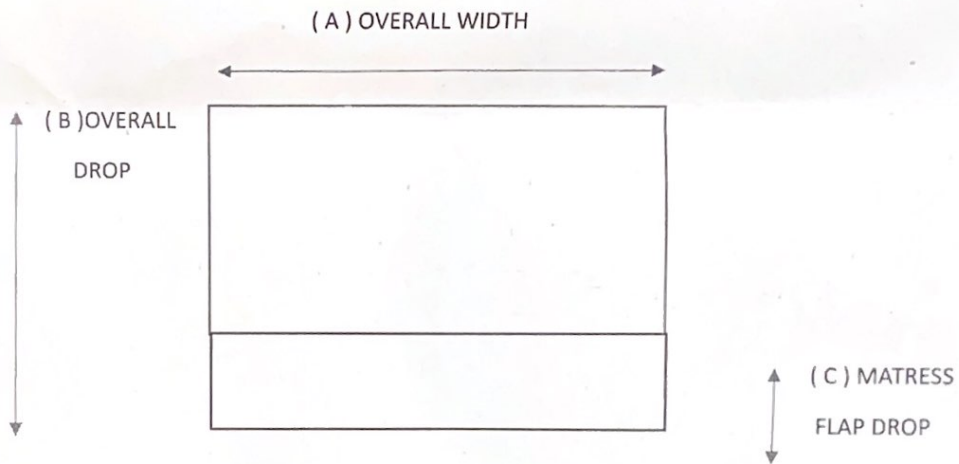

PLAIN / VERTICAL FLUTES / HORIZONTAL FLUTES / SQUARES / BUTTONS /

(A) OVERALL WIDTH

1550

(B) OVERALL DROP

790

(C) DROP OF MATTRESS FLAP

300

FABRIC WITH JOINS

FABRIC TURNED NO JOINS

QUANTITY OF FABRIC

VERTICAL FLUTES

HORIZONTAL FLUTES

SQUARES

BUTTONS

HEADBOARD ORDER FORM

CUSTOMER NAME T6 ORDER No