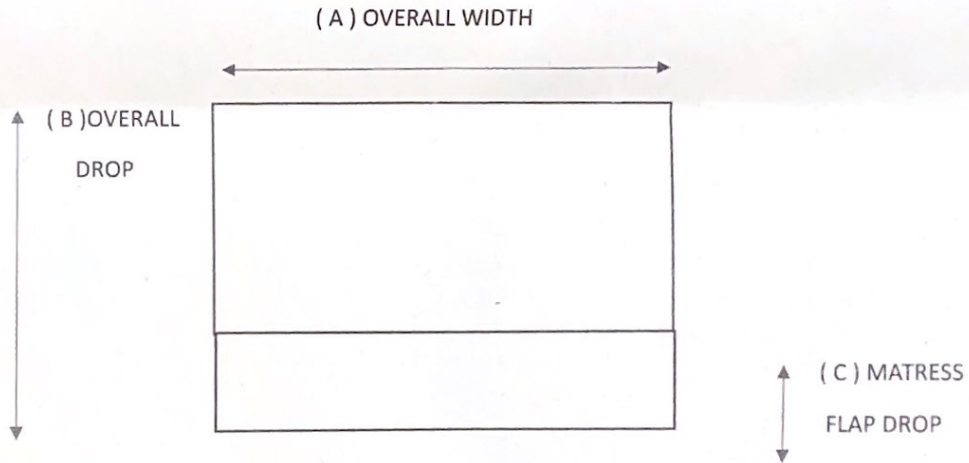

PLAIN / VERTICAL FLUTES / HORIZONTAL FLUTES / SQUARES / BUTTONS /

(A) OVERALL WIDTH

1550

(B) OVERALL DROP

?

flat wall

(C) DROP OF MATTRESS FLAP

300

FABRIC WITH JOINS

FABRIC TURNED NO JOINS

QUANTITY OF FABRIC

VERTICAL FLUTES

HORIZONTAL FLUTES

SQUARES

BUTTONS

HEADBOARD ORDER FORM