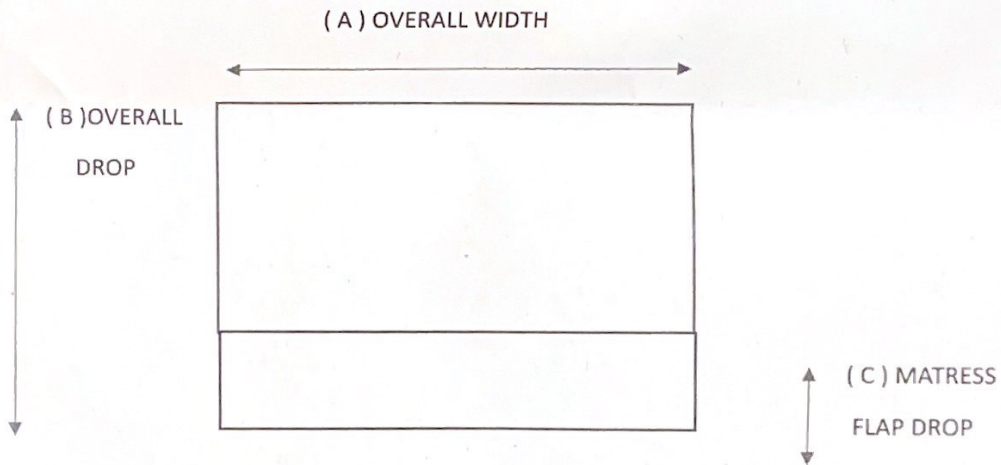

HEADBOARD ORDER FORM

CUSTOMER NAME

76

ORDER No

ROOM

flat ~~76~~

1st floor front

FABRIC

STYLE

PLAIN / VERTICAL FLUTES / HORIZONTAL FLUTES / SQUARES / BUTTONS /

(A) OVERALL WIDTH

1850

(B) OVERALL DROP

20

(C) DROP OF MATTRESS FLAP

300

FABRIC WITH JOINS

☐

FABRIC TURNED NO JOINS

☐

QUANTITY OF FABRIC