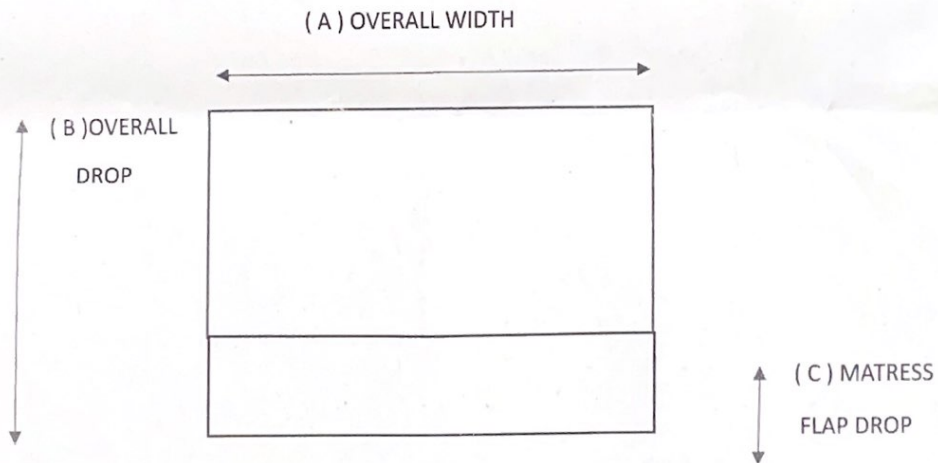

(A) OVERALL WIDTH

1850

(B) OVERALL DROP

620

(C) DROP OF MATTRESS FLAP

300

FABRIC WITH JOINS

FABRIC TURNED NO JOINS