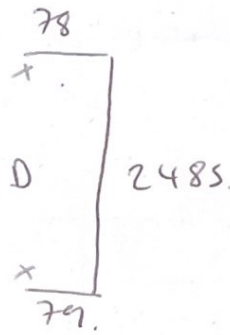

Main living room

Harvey Jones.

WALLSIES

A } 50mm free for glaze pit, square globe finish. corded
B }

C } 30mm free for glaze pit, Lolo finish, corded.
D }

Entrance hallway

Existing track

Z 632/01

Zinc Halston moonbeam.

228 x 215

Dining

2 of reg. dual cord.
pair of curtains.
= 524

rear

L

455 x 920

R

460 x 920

(rolls?)
+bc

Harvey Jones.

All curtains intended.

Triple. please