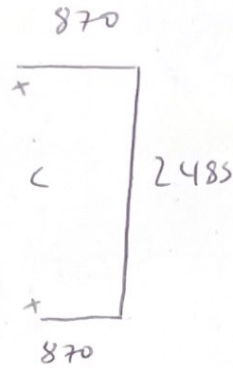

Main living room

Harvey Jones.

WALLSIES

A } 50mm free for glaze pit, square globe finish. corded
B }

C } 30mm free for glaze pit, Lolo finish, corded.
D }

Entrance hallway

Existing track

Z 632/01

Zinc Halston moonbeam.

228 x 215

Dining

2 of reg. dual cord.
pair of curtains.
= 524

rear

L

455 x 920

R

460 x 920

(rolls?)
+bc

Harvey Jones.

All curtains intended.

Triple. please