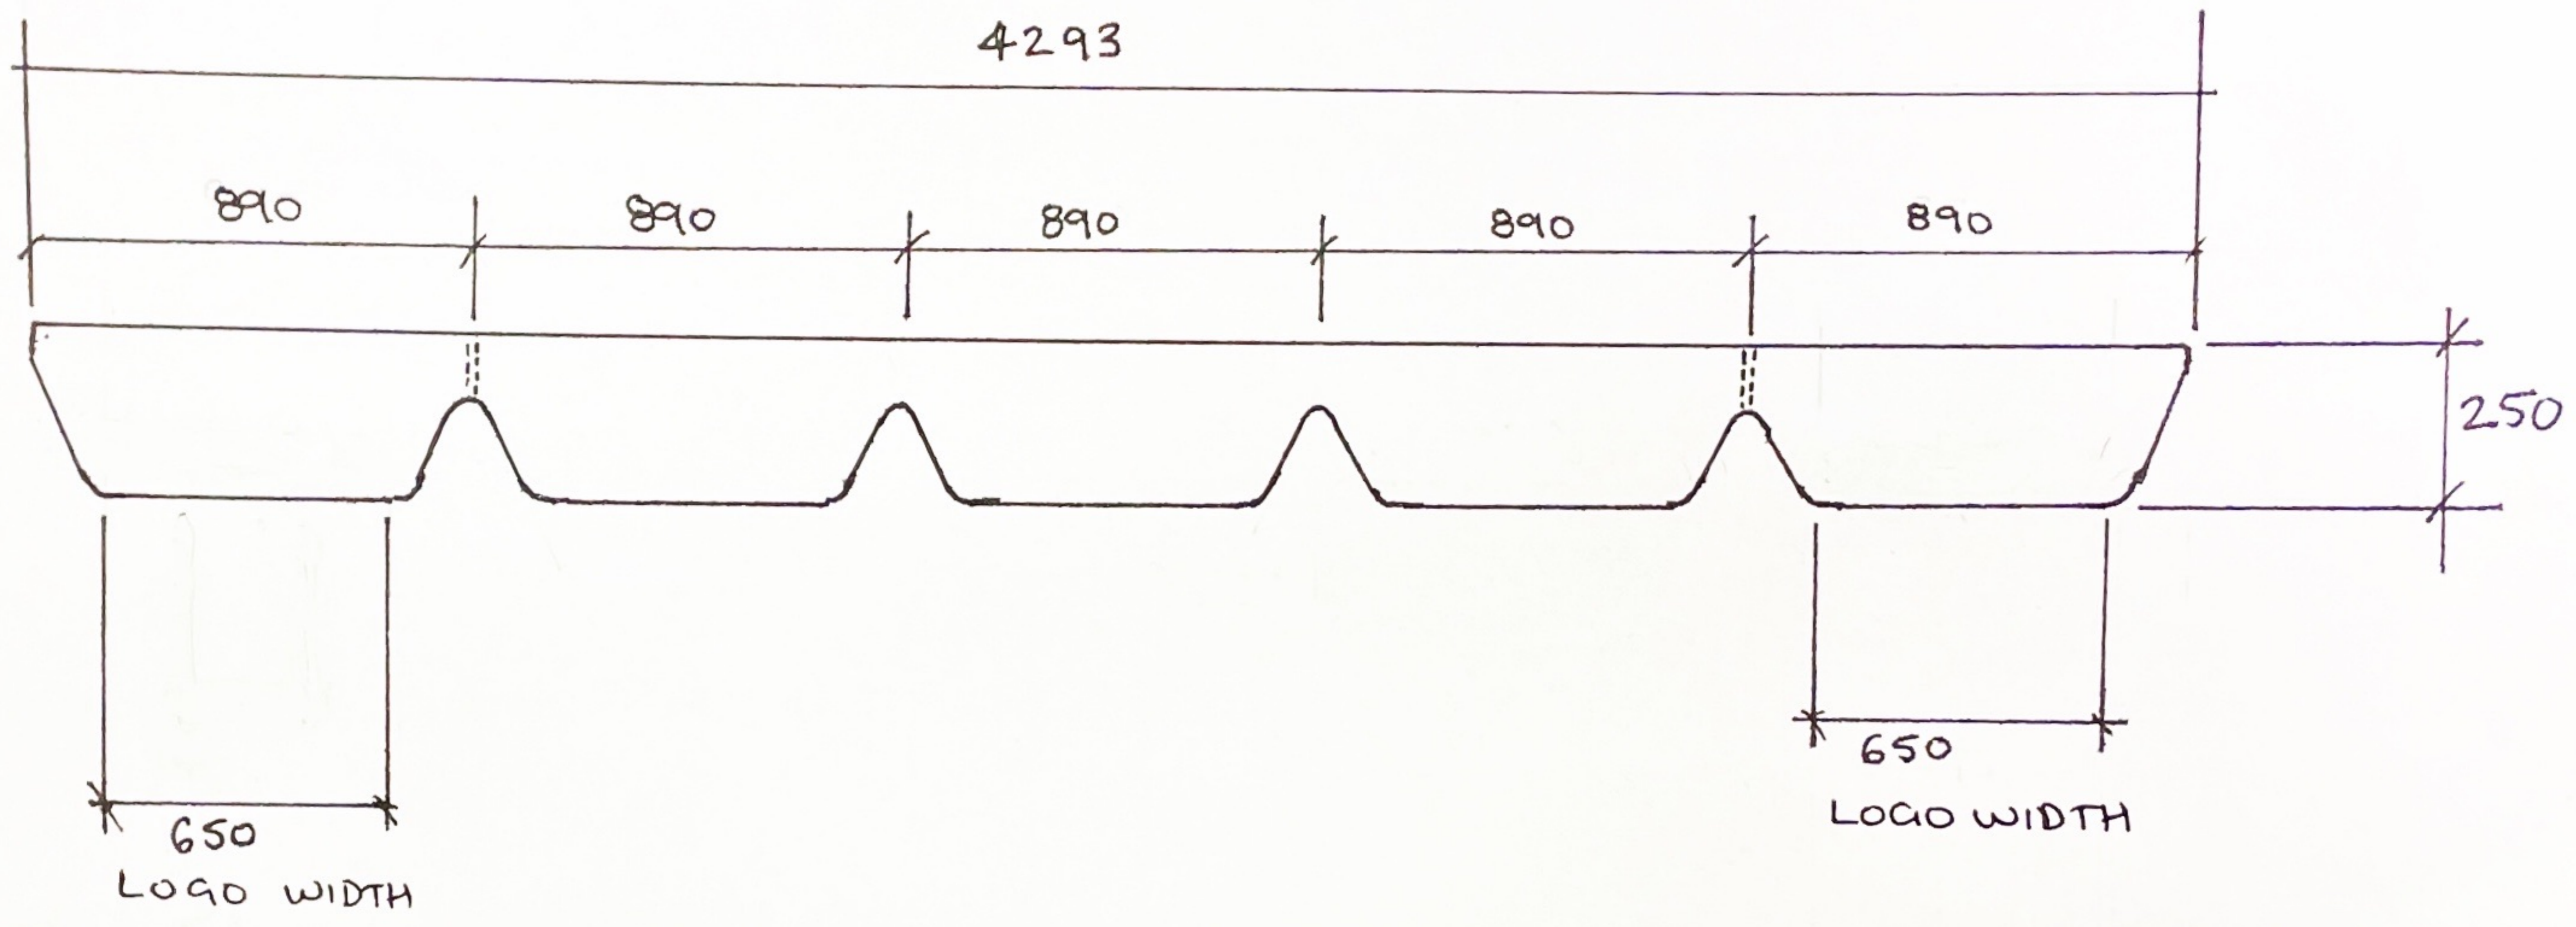

19/09

DROP 250mm
excluding slot top

NOT TO SCALE