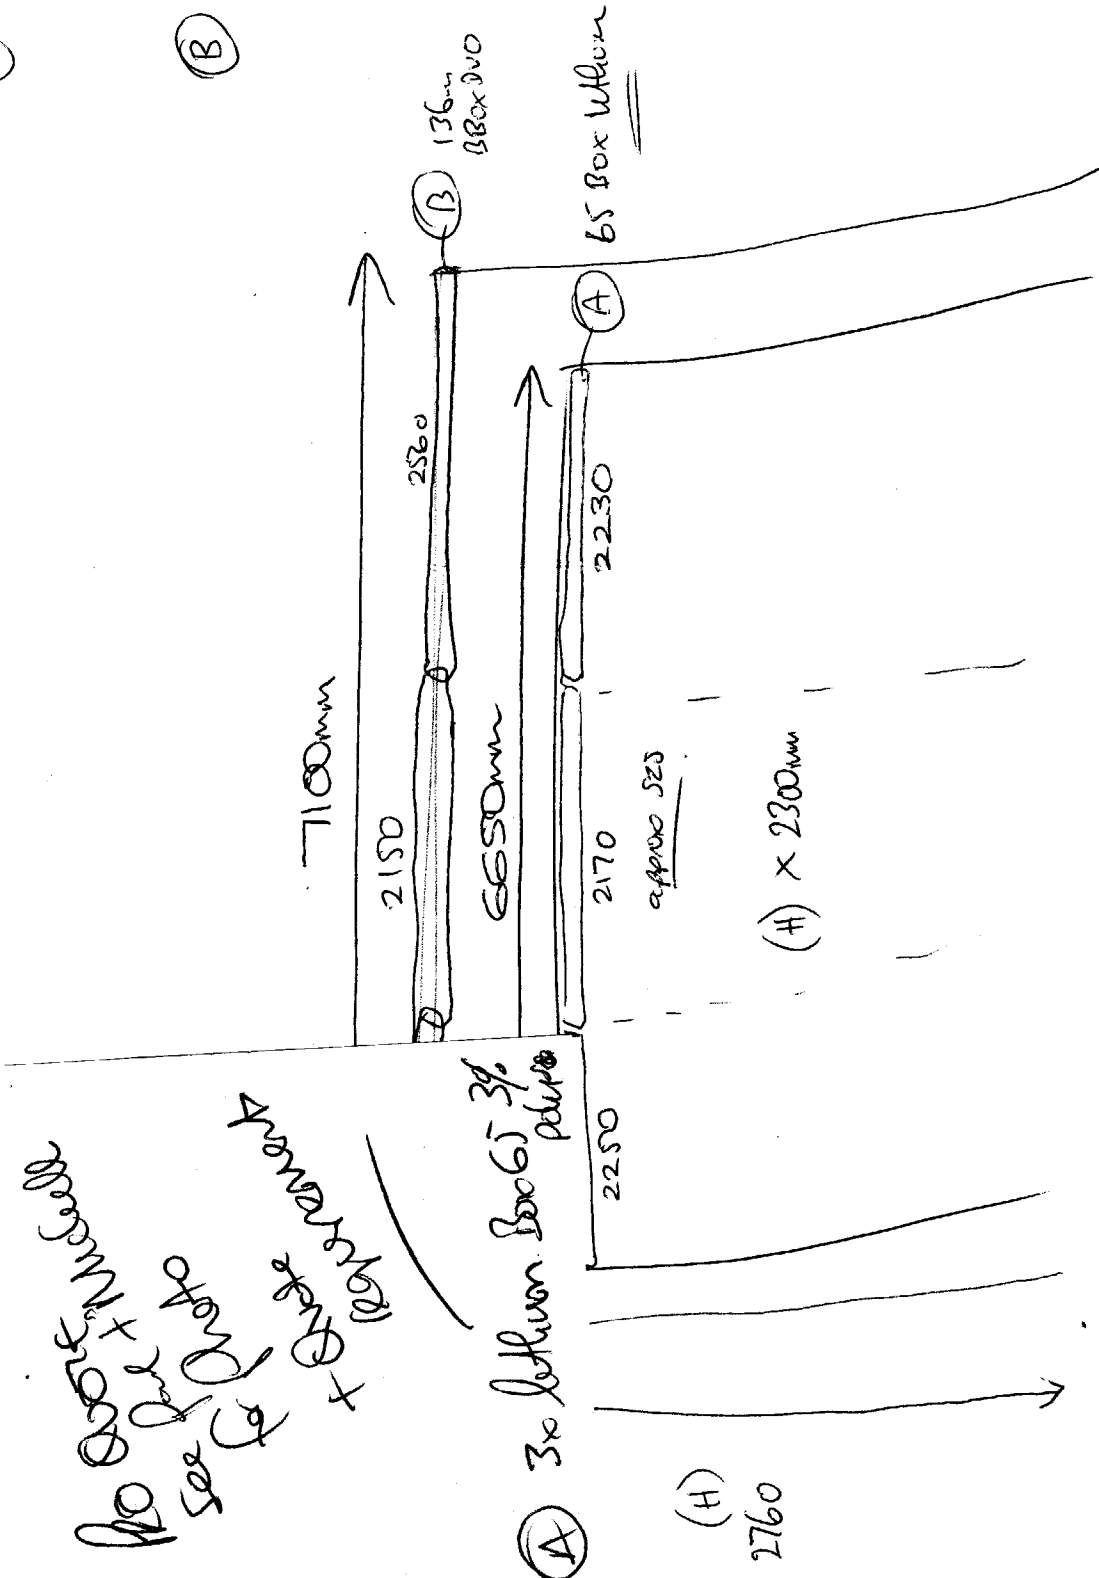

(A) 3x Box 65 lullum in (Black) film screen 3% Tbc.

(B) 3x Box 136 R15 motor in white - 2 fabrics 3% screen + provide

angela.l.cowan@hotmail.com