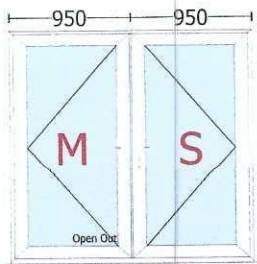

2 section Bay window - 2529mm w x 2000mm h - 1 off

Frame colour	White	Handles
Threshold	Standard threshold	Keyed alike
Door inner colour	White	Locking mechar
Cill	150mm cill	Cylinder
Cill colour	White	House number
Drainage	Concealed drainage	
Handle type	Lever/Lever	
Spindle	Standard	
Glazing: STIPPOLYTE 4mm Tough Clear / STIPPOLYTE 4mm Low E		

Item 1 of 6

£ 2295.00

Bevelled White Open out french door - 1900mm w x 2100mm h - 1 off

White double handles	No Threshold board
Restrictor not required	Replace existing door
150mm cill (White)	
Standard threshold	
Glazing: Clear 4mm Tough Low E	

Item 2 of 6

£ 995.00

Bevelled White Casement window - Lounge - 2400mm w x 1600mm h - 1 off

Item 3 of 6

White handle(s)
Standard hinges

Use existing windowboard
Replace existing window

150mm cill (White)

Glazing: Clear 4mm Low E