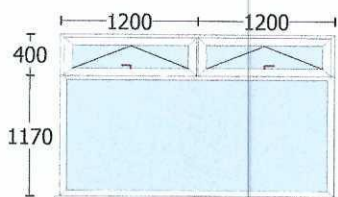

2 section Bay window - 2529mm w x 2000mm h - 1 off

Frame colour	White	Handles
Threshold	Standard threshold	Keyed alike
Door inner colour	White	Locking mechar
Cill	150mm cill	Cylinder
Cill colour	White	House number
Drainage	Concealed drainage	
Handle type	Lever/Lever	
Spindle	Standard	
Glazing: STIPPOLYTE 4mm Tough Clear / STIPPOLYTE 4mm Low E		

Item 1 of 6

£ 2295.00

Bevelled White Open out french door - 1900mm w x 2100mm h - 1 off

White double handles	No Threshold board
Restrictor not required	Replace existing door
150mm cill (White)	
Standard threshold	
Glazing: Clear 4mm Tough Low E	

Item 2 of 6

£ 995.00

Bevelled White Casement window - Lounge - 2400mm w x 1600mm h - 1 off

Item 3 of 6

White handle(s)
Standard hinges

Use existing windowboard
Replace existing window

150mm cill (White)

Glazing: Clear 4mm Low E