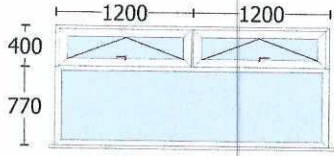

£ 655.00

Bevelled White Casement window - Landing - 1300mm w x 1000mm h - 1 off

Item 4 of 6

Use existing windowboard
Replace existing window

150mm cill (White)

Glazing: STIPPOLYTE 4mm Low E

£ 215.00

Bevelled White Casement window - Bedroom - 1300mm w x 1200mm h - 1 off

Item 5 of 6

White handle(s)
Standard hinges

Use existing windowboard
Replace existing window

150mm cill (White)

Glazing: Clear 4mm Low E

£ 415.00

Bevelled White Casement window - Bedroom - 2400mm w x 1200mm h - 1 off