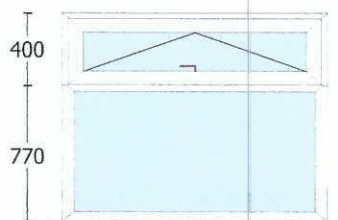

Item 2 of 6

£ 995.00

Bevelled White Casement window - Lounge - 2400mm w x 1600mm h - 1 off

Item 3 of 6

White handle(s)
Standard hinges

Use existing windowboard
Replace existing window

150mm cill (White)

Glazing: Clear 4mm Low E

£ 655.00

Bevelled White Casement window - Landing - 1300mm w x 1000mm h - 1 off

Item 4 of 6

Use existing windowboard
Replace existing window

150mm cill (White)

Glazing: STIPPOLYTE 4mm Low E

£ 215.00

Bevelled White Casement window - Bedroom - 1300mm w x 1200mm h - 1 off