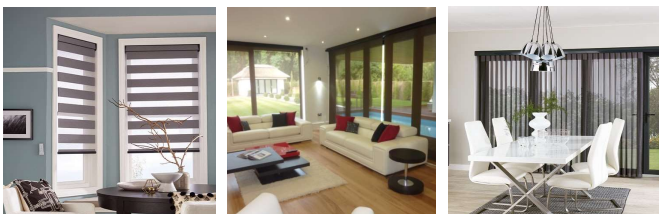

Quotation Ref - 83555

CUSTOMER NAME:
Mr & Mrs Thurston

HOME DESIGNER:

Customer Services
Mon - Fri 10am to 5pm
Telephone: 0151 525 0050
sales@perfectblinds.co.uk

MOBILE / TEL:
07415 048611

SHOWROOM ADVISOR:
Gill

ADDRESS:
10 Whinberry Drive
L32 9BA

QUOTE DATE:
13/06/2023

Page 1

DESCRIPTION

STYLE:

Perfect Fit Blinds

MATERIAL:

Walnut/Zennith White

FASCIA:

N/A

FURTHER INFORMATION:

Quotation includes Current Sale Discount,
Installation & VAT

PRICE SUMMARY

Prices include current promotion:

LOCATIONS	QTY	PRICE - £
1 Conservatory Left Walnut	1	£ 232
2	2	£ 324
3	1	£ 180
4	1	£ 180
5	1	£ 232
6	1	£ 232
7	1	£ 232

BLINDS TOTAL: £ 1,612.00

SURVEY & INSTALLATION: £ 0.00

TOTAL AMOUNT: £ 1,612.00

DEPOSIT REQUIRED £ 806.00

Prices are based on full project. Individual windows ordered separately may be subject to additional price changes.

Prices quoted are valid for 30 days from the date of stated on the quotation.

TO DISCUSS ANY FURTHER DETAILS OR PLACE YOUR ORDER,
PLEASE CALL 0151 525 0050.